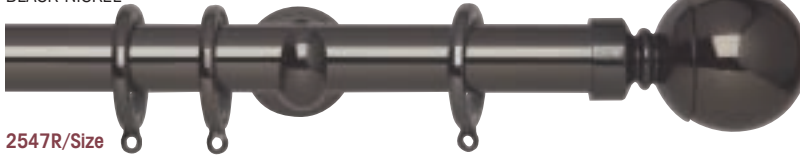

35mm NEO BALL

BLACK NICKEL

2547R/Size

1684R Holdback
Length: 163mm
Projection: 92mm
Quantity: 1 pack of 1

NEW

Specification: Metal Pole supplied with finials, brackets and lined rings. 240cm and 300cm poles come in two parts with a connector (supplied). 10 rings per metre.
Finial Length: 105mm Bracket Projection: 122mm
Bracket Backplate Diameter: 63mm
Packing: Jetran packed including all fittings and instructions.
Quantity: 1 pack of 1
Size (cm) 120 | 180 | 240 | 300 | 360

Cat No 2548R **Description** Rings with Nylon Inserts **Quantity** 1 pack of 6
See pages 304 to 305 for Additional Neo Accessories