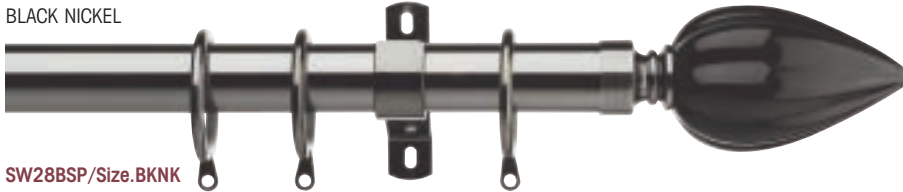

Quantity: 1 pack of 1
Size (cm) 120 | 180 | 240 | 300

Accessories:

Cat No	Description	Quantity
13023	Rings	1 pack of 10

NEW

28mm SOPHIA BLACK SPEAR

BLACK NICKEL

SW28BSP/Size.BKNK

Specification: Real ceramic finial in black. Poles set comes complete with lined rings and heavy duty brackets. Poles 240cm and above supplied in two parts. A joining sleeve is supplied (join concealed by center bracket supplied)
 Finial Length: 130mm
 Bracket Height: 90mm
 Bracket Projection: 110mm
 Backplate diameter: 20mm