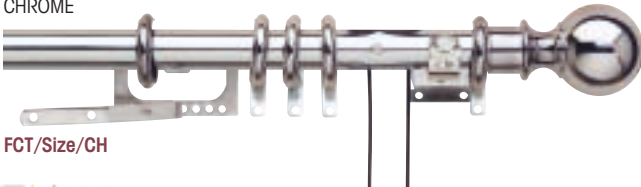

25mm FINALE

CHROME

FCT/Size/CH
integra

Cat No	Size (cm)	Ring Sliders
FCT00030/CH	76-120	8
FCT00048/CH	122-220	18
FCT00066/CH	170-300	26
FCT00083/CH	210-380	32

Specification: A pre-corded pole with chrome effect finish and attractive chrome effect finials and components. Finale is telescopic with decorative rosettes.
8 ring slides included.
Finial Length: 95mm
Extendable Bracket Projection 85-110mm
Bracket Height: 44mm
Packing: Clear Acetate

Quantity: 1 pack of 1
Accessories:
Cat No **Description** **Quantity**
FIA00006/CH Ring Slides Chrome 1 pack of 6