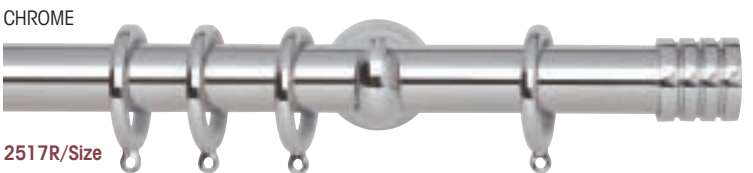

35mm NEO STUD

CHROME

2517R/Size

1666R Holdback
Length: 163mm
Projection: 92mm
Quantity: 1 pack of 1

NEW

Specification: Metal Pole supplied with finials, brackets and lined rings. 240cm and 300cm poles come in two parts with a connector (supplied). 10 rings per metre.
Finial Length: 34mm   Bracket Projection: 122mm
Bracket Backplate Diameter: 63mm

Packing: Jetran packed including all fittings and instructions.

Quantity: 1 pack of 1
Size (cm) 120 | 180 | 240 | 300 | 360

Cat No 2521R   **Description** Rings with Nylon Inserts   **Quantity** 1 pack of 6
See pages 304 to 305 for Additional Neo Accessories