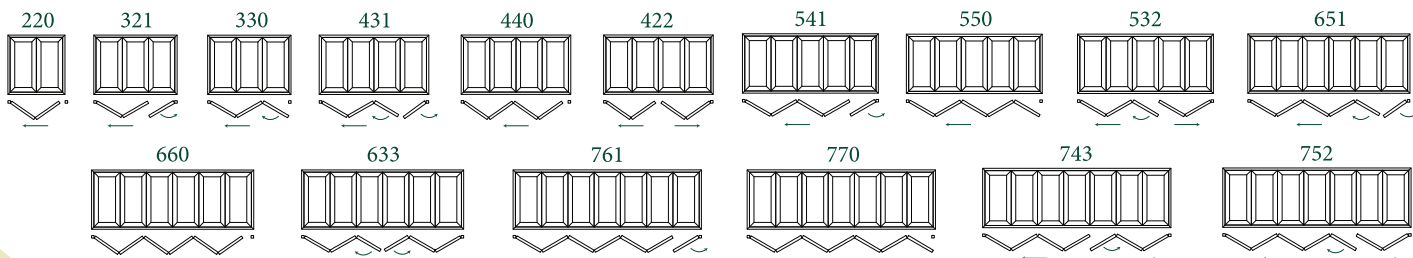

Enjoy the luxury of low-maintenance, contemporary living with our stunning bi-fold doors. The Liniar bi-fold range is available in a wide range of opening styles - including styles unique to Liniar - to suit all sizes of door openings. With the option of internal or external opening we are sure that there will be a door suitable to fit your needs.

The full set of opening configurations is outlined below: