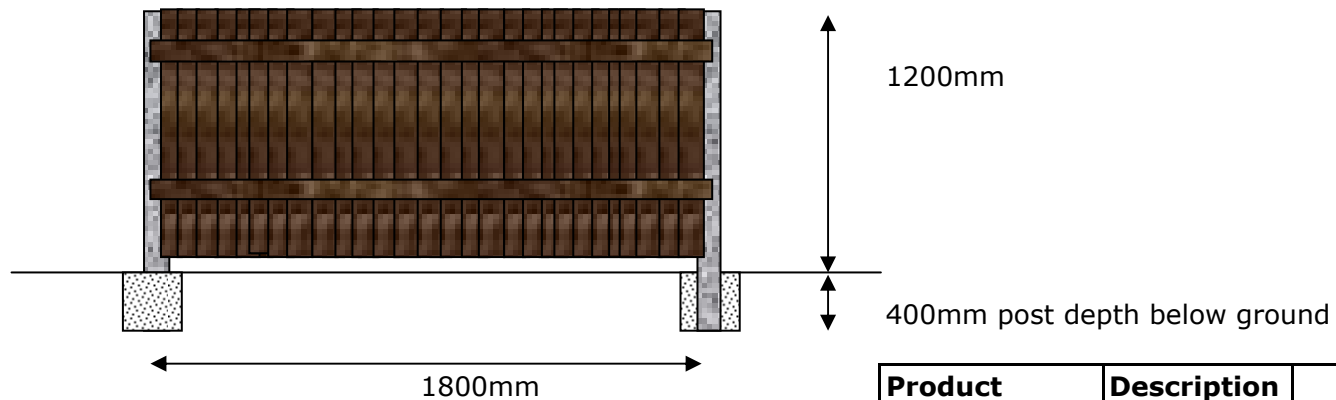

1800mm

600mm post depth below ground

Product	Description	Code
Horizontal Rails	3 No 1800 x 75 x 40mm	
Palings	16 No 1800 x 75 x 25mm	
Posts	2 No Concrete	

Portcullis 1200 Feather Edge Range

Product	Description	Code
Horizontal Rails	2 No 1800 x 75 x 40mm	
Feather Edge	24 No 1200 x 135x 15 to 9mm	
Posts	2 No Concrete	

Portcullis 1800 Feather Edge Range

Product	Description	Code
Horizontal Rails	3 No 1800 x 75 x 40mm	
Feather Board	24 No 1800 x 135x 15 to 9mm	
Posts	2 No Concrete	

Portcullis 900 Post & Rail Picket Range