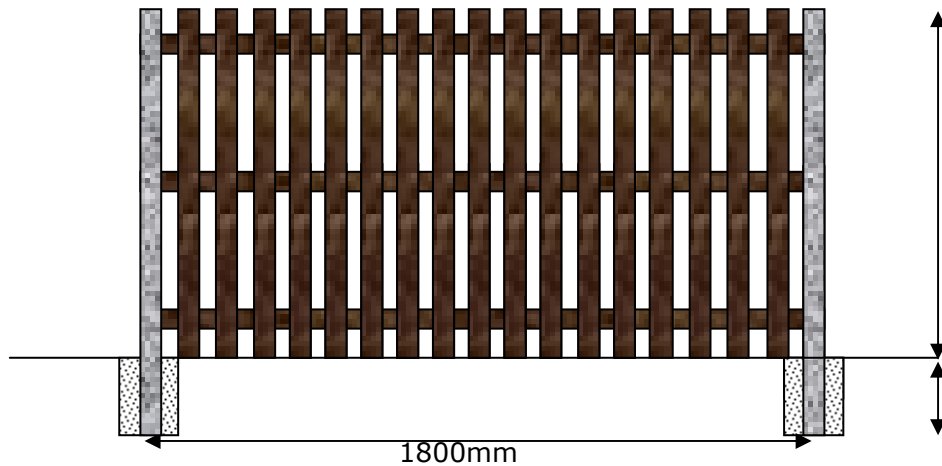

Portcullis 600 Lawn Rail Range

Product	Description	Code
Horizontal Rails	2 No 1800 x 109 x 40mm	10221
Posts	2 No 88 x 88 Posts	10205

Portcullis 900 Post & Rail Range

Product	Description	Code
Horizontal Rails	2 No 1800 x 75 x 40mm	10330
Palings	16 No 900 x 75 x 25mm	10327
Posts	2 No 88 x 88 Posts	10205

Portcullis 1200 Post & Rail Range

Product	Description	Code
Horizontal Rails	2 No 1800 x 75 x 40mm	
Palings	16 No 1200 x 75 x 25mm	
Posts	2 No Concrete	

Portcullis 1800 Post & Rail Range

N.B. Vertical Rails @ 40mm spaces

1800mm

600mm post depth below ground

Product	Description	Code
Horizontal Rails	3 No 1800 x 75 x 40mm	
Palings	16 No 1800 x 75 x 25mm	
Posts	2 No Concrete	

Portcullis 1200 Feather Edge Range

Product	Description	Code
Horizontal Rails	2 No 1800 x 75 x 40mm	
Feather Edge	24 No 1200 x 135x 15 to 9mm	
Posts	2 No Concrete	

Portcullis 1800 Feather Edge Range

Product	Description	Code
Horizontal Rails	3 No 1800 x 75 x 40mm	
Feather Board	24 No 1800 x 135x 15 to 9mm	
Posts	2 No Concrete	

Portcullis 900 Post & Rail Picket Range