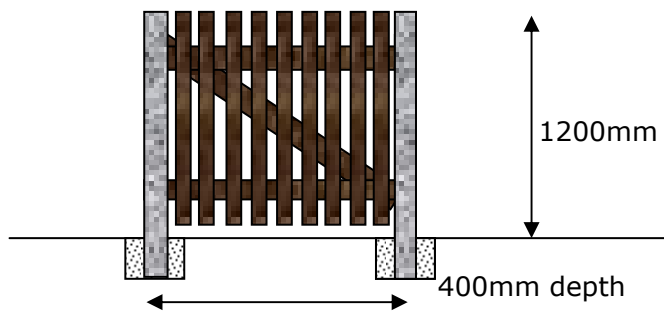

Up to a 1000mm

N.B. Vertical Rails @ 40mm spaces

Horizontal Rails	2 No 75 x 40mm	Code
Palings	9 No 75 x 25mm	
Diagonal Rail	1 No x 75 x 40mm	
Ironmongery	2 x T Hinges	
	Dead Bolt	
	Auto latch	
Posts	2 No Concrete