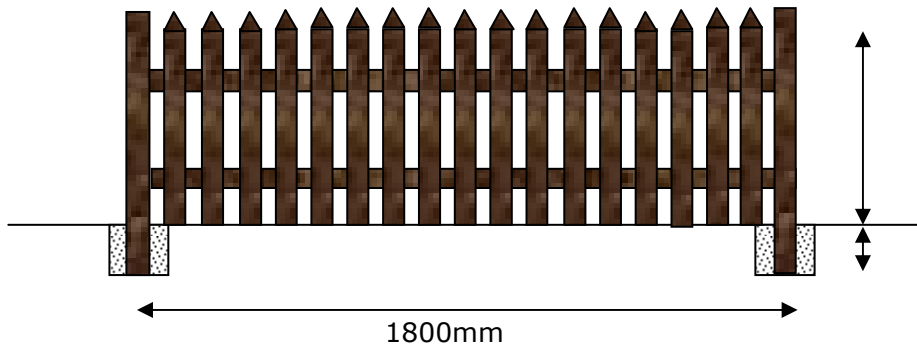

Portcullis 1800 Feather Edge Range

Product	Description	Code
Horizontal Rails	3 No 1800 x 75 x 40mm	
Feather Board	24 No 1800 x 135x 15 to 9mm	
Posts	2 No Concrete	

Portcullis 900 Post & Rail Picket Range

N.B. Vertical Rails @ 40mm spaces

900mm

300mm post depth below ground

Product	Description	Code
Horizontal Rails	2 No 1800 x 75 x 40mm	
Palings	16 No 1200 x 75 x 25mm	
Posts	2 No 88 x 88 Posts	

Portcullis 900 Gate Range