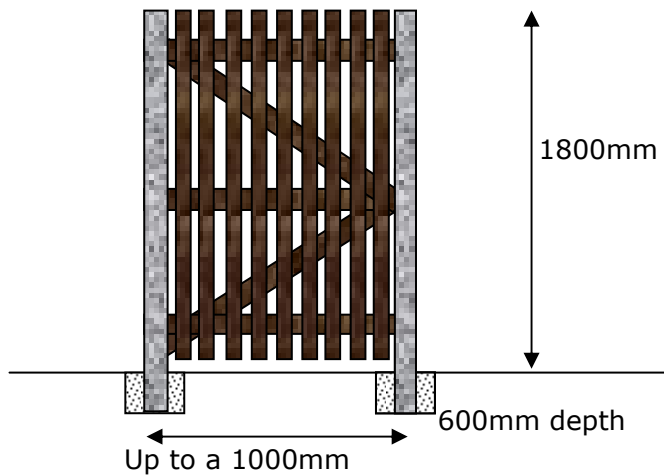

N.B. Vertical Rails @ 40mm spaces

Horizontal Rails		3 No 75 x 40mm	Code
Palings		9 No 75 x 25mm	
Diagonal Rail		2 No x 75 x 40mm	
Ironmongery		2 x T Hinges	
		Dead Bolt	
		Auto latch	
Posts		2 No Concrete