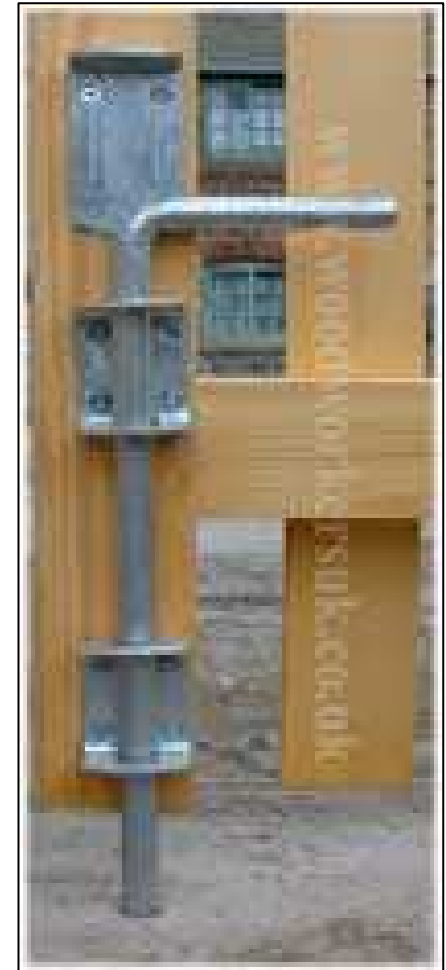

Portcullis Ironmongery Gate Range

Suffolk Latch
Heavy Pattern

Auto Latch
Heavy Pattern

Tower Bolt 152mm

T Hinge 450mm

Portcullis Ironmongery Bin Store Range

Hook and Band Hinge 610mm

Pad Bolt