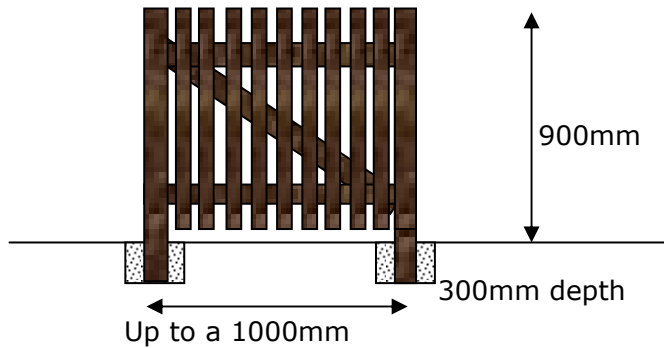

Horizontal Rails		2 No 75 x 40mm	Code
Palings		9 No 75 x 25mm	
Diagonal Rail		1 No x 75 x 40mm	
Ironmongery		2 x T Hinges	
		Dead Bolt	
		Auto latch	
Posts		2 No 88 x 88 Posts