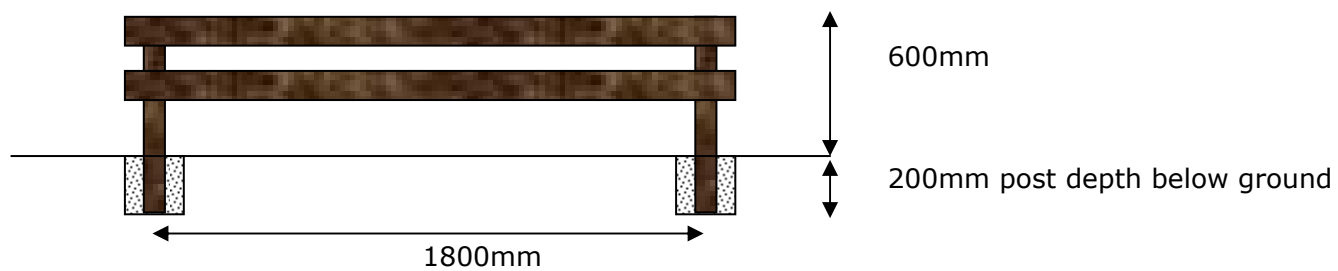

Portcullis 600 Lawn Rail Range

Product	Description	Code
Horizontal Rails	2 No 1800 x 109 x 40mm	10221
Posts	2 No 88 x 88 Posts	10205

Portcullis 900 Post & Rail Range

Product	Description	Code
Horizontal Rails	2 No 1800 x 75 x 40mm	10330
Palings	16 No 900 x 75 x 25mm	10327
Posts	2 No 88 x 88 Posts	10205