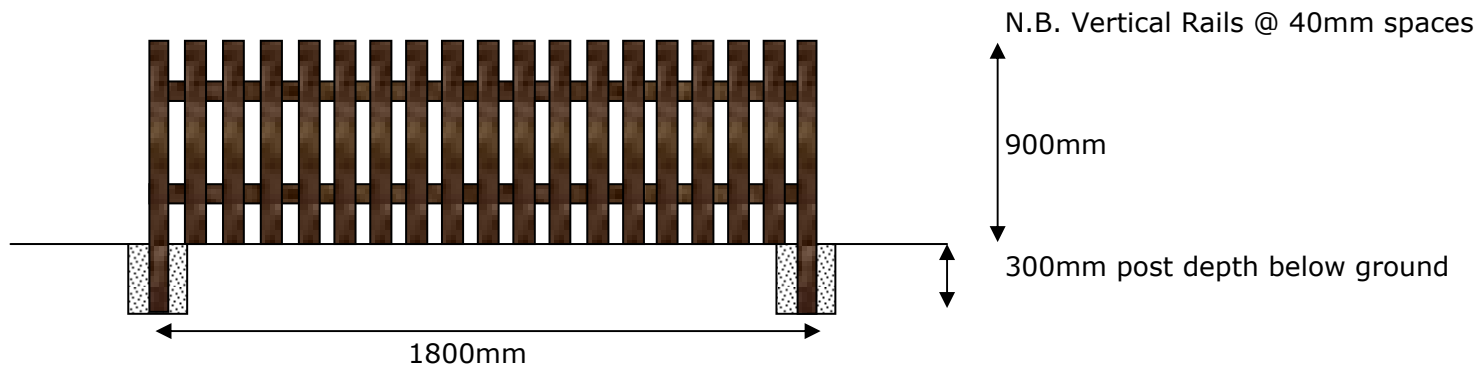

Portcullis 600 Lawn Rail Range

Product	Description	Code
Horizontal Rails	2 No 1800 x 109 x 40mm	10221
Posts	2 No 88 x 88 Posts	10205

Portcullis 900 Post & Rail Range

Product	Description	Code
Horizontal Rails	2 No 1800 x 75 x 40mm	10330
Palings	16 No 900 x 75 x 25mm	10327
Posts	2 No 88 x 88 Posts	10205

Portcullis 1200 Post & Rail Range

Product	Description	Code
Horizontal Rails	2 No 1800 x 75 x 40mm	
Palings	16 No 1200 x 75 x 25mm	
Posts	2 No Concrete	

Portcullis 1800 Post & Rail Range

N.B. Vertical Rails @ 40mm spaces