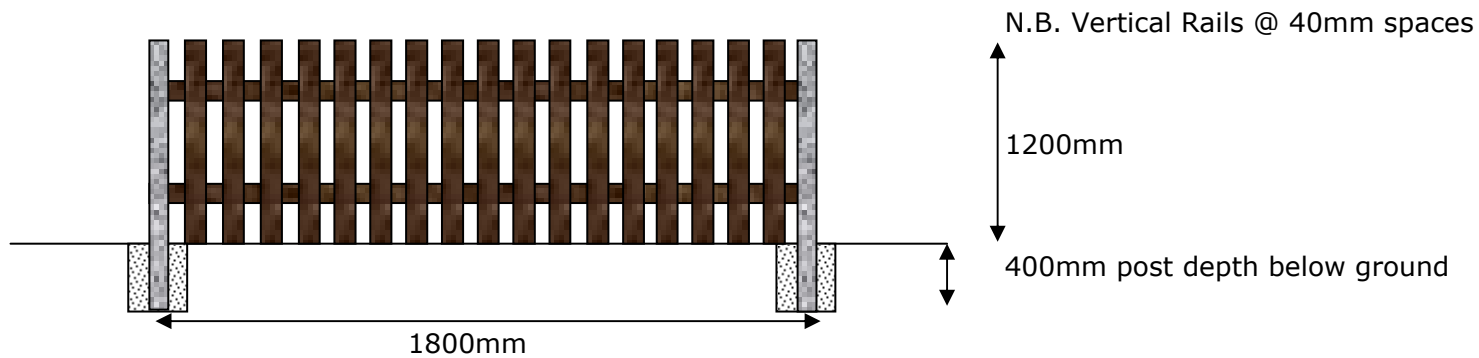

Portcullis 600 Lawn Rail Range

Product	Description	Code
Horizontal Rails	2 No 1800 x 109 x 40mm	10221
Posts	2 No 88 x 88 Posts	10205

Portcullis 900 Post & Rail Range

Product	Description	Code
Horizontal Rails	2 No 1800 x 75 x 40mm	10330
Palings	16 No 900 x 75 x 25mm	10327
Posts	2 No 88 x 88 Posts	10205

Portcullis 1200 Post & Rail Range

Product	Description	Code
Horizontal Rails	2 No 1800 x 75 x 40mm	
Palings	16 No 1200 x 75 x 25mm	
Posts	2 No Concrete	

Portcullis 1800 Post & Rail Range

N.B. Vertical Rails @ 40mm spaces

1800mm

600mm post depth below ground

Product	Description	Code
Horizontal Rails	3 No 1800 x 75 x 40mm	
Palings	16 No 1800 x 75 x 25mm	
Posts	2 No Concrete	

Portcullis 1200 Feather Edge Range

Product	Description	Code
Horizontal Rails	2 No 1800 x 75 x 40mm	
Feather Edge	24 No 1200 x 135x 15 to 9mm	
Posts	2 No Concrete	