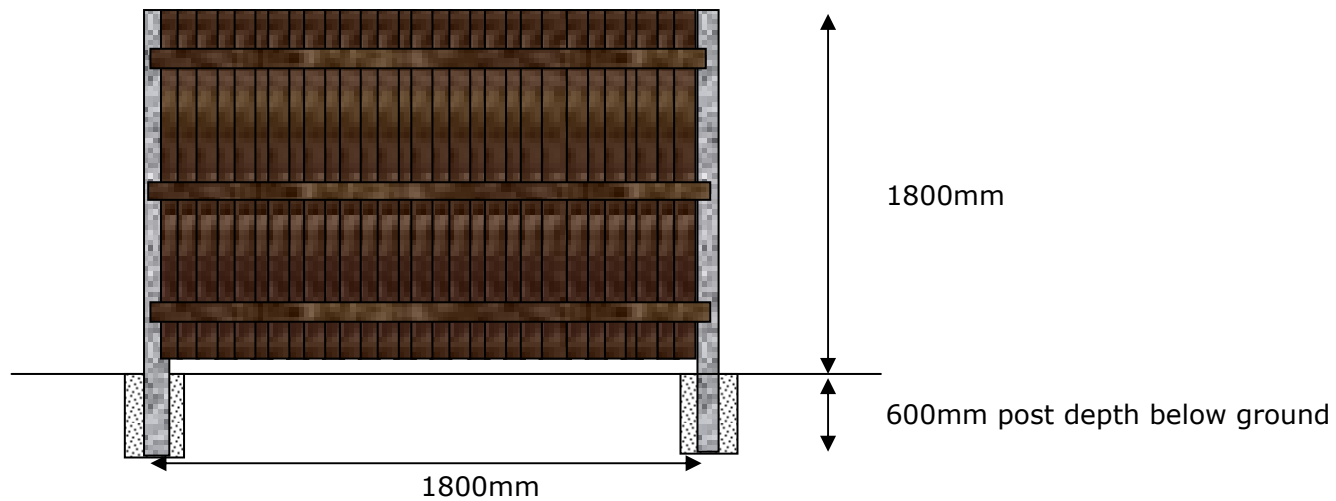

Portcullis 600 Lawn Rail Range

Product	Description	Code
Horizontal Rails	2 No 1800 x 109 x 40mm	10221
Posts	2 No 88 x 88 Posts	10205

Portcullis 900 Post & Rail Range

Product	Description	Code
Horizontal Rails	2 No 1800 x 75 x 40mm	10330
Palings	16 No 900 x 75 x 25mm	10327
Posts	2 No 88 x 88 Posts	10205

Portcullis 1200 Post & Rail Range

Product	Description	Code
Horizontal Rails	2 No 1800 x 75 x 40mm	
Palings	16 No 1200 x 75 x 25mm	
Posts	2 No Concrete	

Portcullis 1800 Post & Rail Range

N.B. Vertical Rails @ 40mm spaces

1800mm

600mm post depth below ground

Product	Description	Code
Horizontal Rails	3 No 1800 x 75 x 40mm	
Palings	16 No 1800 x 75 x 25mm	
Posts	2 No Concrete	

Portcullis 1200 Feather Edge Range

Product	Description	Code
Horizontal Rails	2 No 1800 x 75 x 40mm	
Feather Edge	24 No 1200 x 135x 15 to 9mm	
Posts	2 No Concrete	

Portcullis 1800 Feather Edge Range

Product	Description	Code
Horizontal Rails	3 No 1800 x 75 x 40mm	
Feather Board	24 No 1800 x 135x 15 to 9mm	
Posts	2 No Concrete	

Portcullis 900 Post & Rail Picket Range