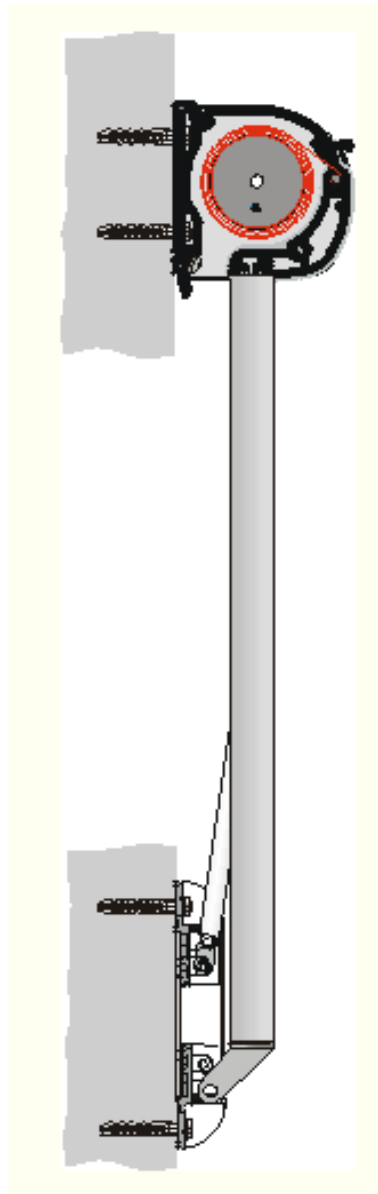

## Drop Arm (Cassette awning system)

The Drop arm awning is designed specially for balconies and small windows.

Compact cassette height of just 130mm.

High grade gas springs ensure good fabric tensioning in any extended position

Ideally suited even to side mounting.

Optimum protection of awning fabric when retracted.

Wall fitting

Ceiling fitting

## Drop Arm (Cassette awning system)

#### Width

Up to 500cm with 2 arms  
Up to 700cm with 3 arms (max.  
drop 150cm with motor drive)