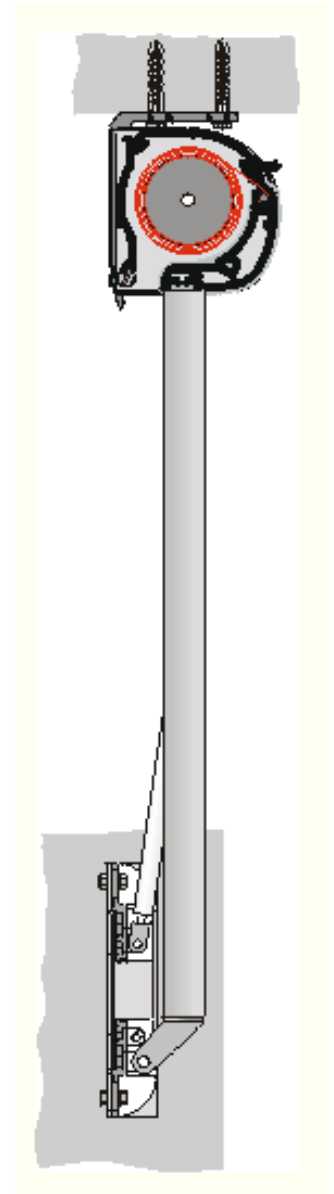

## Drop Arm (Cassette awning system)

The Drop arm awning is designed specially for balconies and small windows.

Compact cassette height of just 130mm.

High grade gas springs ensure good fabric tensioning in any extended position

Ideally suited even to side mounting.

Optimum protection of awning fabric when retracted.

Wall fitting

Ceiling fitting

## Drop Arm (Cassette awning system)

#### Width

Up to 500cm with 2 arms  
Up to 700cm with 3 arms (max.  
drop 150cm with motor drive)