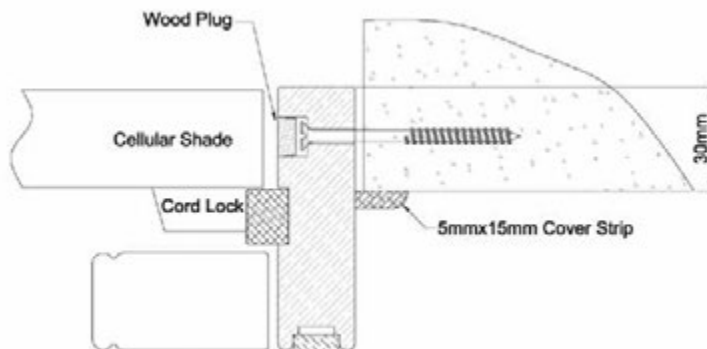

ROOM DARKENING SPECIFICATIONS

ROOM DARKENING SHUTTERS

ROOM DARKENING OPTION

1. Frame option*:

Light block for top & bottom

Light block for left & right

Vintage Hang Strip 76mm

*NOTE: When you order black-out blinds and the frame has a T post please note the defaulted specification below
 A. If there is no build out with T post, then the black out blind will be defaulted to one blind sitting behind the T post.
 B. If there is build out with T post then the black out blind will be split according to the T post.

2. Frame mounting:

Outside Mount

Inside Mount: will require a minimum depth clearance 30mm

ROOM DARKENING SHUTTERS

3. Number of frames

3 sided (top, left & right) and 4 sided

4. Available shutters

All rectangular shutters

5. Available cellular shade:

25mm corded cellular shade

* The bottom end of pull cord will be tied to the bottom rail end cap

6. Size limit:

	Min. Size	Max. Size
Width	216mm (8.5")	2438mm (96")
Height	254mm (10")	2438mm (96")