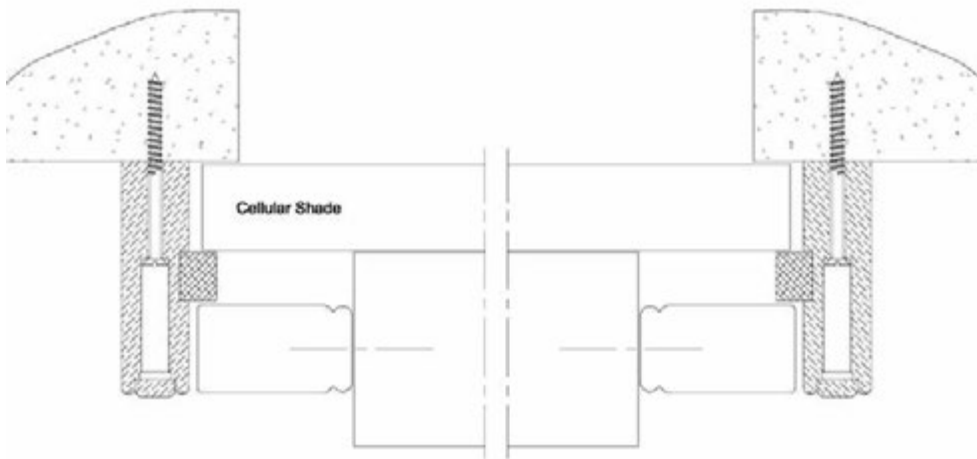

ROOM DARKENING SPECIFICATIONS

ROOM DARKENING SHUTTERS

ROOM DARKENING OPTION

1. Frame option*:

Light block for top & bottom

Light block for left & right

Vintage Hang Strip 76mm

*NOTE: When you order black-out blinds and the frame has a T post please note the defaulted specification below
 A. If there is no build out with T post, then the black out blind will be defaulted to one blind sitting behind the T post.
 B. If there is build out with T post then the black out blind will be split according to the T post.

2. Frame mounting:

Outside Mount

Inside Mount: will require a minimum depth clearance 30mm

ROOM DARKENING SHUTTERS

3. Number of frames

3 sided (top, left & right) and 4 sided

4. Available shutters

All rectangular shutters

5. Available cellular shade:

25mm corded cellular shade

* The bottom end of pull cord will be tied to the bottom rail end cap

6. Size limit:

	Min. Size	Max. Size
Width	216mm (8.5")	2438mm (96")
Height	254mm (10")	2438mm (96")