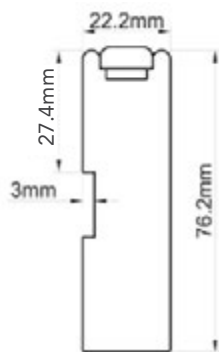

ROOM DARKENING SPECIFICATIONS

ROOM DARKENING SHUTTERS

ROOM DARKENING OPTION

1. Frame option*:

Light block for top & bottom

Light block for left & right

Vintage Hang Strip 76mm

*NOTE: When you order black-out blinds and the frame has a T post please note the defaulted specification below
 A. If there is no build out with T post, then the black out blind will be defaulted to one blind sitting behind the T post.
 B. If there is build out with T post then the black out blind will be split according to the T post.

2. Frame mounting:

Outside Mount

Inside Mount: will require a minimum depth clearance 30mm

ROOM DARKENING SHUTTERS

3. Number of frames

3 sided (top, left & right) and 4 sided

4. Available shutters

All rectangular shutters

5. Available cellular shade:

25mm corded cellular shade

* The bottom end of pull cord will be tied to the bottom rail end cap

6. Size limit:

	Min. Size	Max. Size
Width	216mm (8.5")	2438mm (96")
Height	254mm (10")	2438mm (96")

Please Note:

The blackout blind aligns with the back edge of the frame so please allow for any handles, beading when fitting tight to the window.

ROOM DARKENING STACKING HEIGHTS

Height (mm)	Stacking height (mm)	Height (mm)	Stacking height (mm)
254	36.88	965.2	57.12
279.4	37.34	990.6	58.04
304.8	38.26	1016	58.5
330.2	39.18	1041.4	59.42
355.6	39.64	1066.8	59.88
381	40.56	1092.2	60.8
406.4	41.02	1117.6	61.72
431.8	41.94	1143	62.18
457.2	42.4	1168.4	63.1
482.6	43.32	1193.8	63.56
508	44.24	1219.2	64.48
533.4	44.7	1244.6	64.94
558.8	45.62	1270	65.86
584.2	46.08	1295.4	66.78
609.6	47	1320.8	67.24
635	47.92	1346.2	68.16
660.4	48.38	1371.6	68.62
685.8	49.3	1397	69.54
711.2	49.76	1422.4	70
736.6	50.68	1447.8	70.92
762	51.14	1473.2	71.84
787.4	52.06	1498.6	72.3
812.8	52.98	1524	73.22
838.2	53.44	1549.4	73.68
863.6	54.36	1574.8	74.6
889	54.82	1600.2	75.52
914.4	55.74	1625.6	75.98
939.8	56.2	1651	76.9