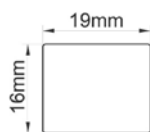

ROOM DARKENING SPECIFICATIONS

ROOM DARKENING SHUTTERS

ROOM DARKENING OPTION

1. Frame option*:

Light block for top & bottom

Light block for left & right

Vintage Hang Strip 76mm

*NOTE: When you order black-out blinds and the frame has a T post please note the defaulted specification below
 A. If there is no build out with T post, then the black out blind will be defaulted to one blind sitting behind the T post.
 B. If there is build out with T post then the black out blind will be split according to the T post.

2. Frame mounting:

Outside Mount

Inside Mount: will require a minimum depth clearance 30mm

ROOM DARKENING SHUTTERS

3. Number of frames

3 sided (top, left & right) and 4 sided

4. Available shutters

All rectangular shutters

5. Available cellular shade:

25mm corded cellular shade

* The bottom end of pull cord will be tied to the bottom rail end cap

6. Size limit:

	Min. Size	Max. Size
Width	216mm (8.5")	2438mm (96")
Height	254mm (10")	2438mm (96")

ROOM DARKENING SHUTTERS

Plantation
SHUTTERS
Est. 1982 UK's leading shutters specialist

ROOM DARKENING STACKING HEIGHTS

Height (mm)	Stacking height (mm)	Height (mm)	Stacking height (mm)
1676.4	77.36	2362.2	97.6
1701.8	78.28	2387.6	98.52
1727.2	78.74	2413	99.44
1752.6	79.66	2438.4	99.9
1778	80.58	2463.8	100.82
1803.4	81.04	2489.2	101.74
1828.8	81.04	2514.6	102.2
1854.2	81.96	2540	103.12
1879.6	82.42	2565.4	104.04
1905	83.34	2590.8	104.96
1930.4	84.26	2616.2	105.42
1955.8	85.18	2641.6	106.34
1981.2	85.64	2667	107.26
2006.6	86.56	2692.4	108.18
2032	87.48	2717.8	108.64
2057.4	87.94	2743.2	109.56
2082.8	88.86	2768.6	110.48
2108.2	89.78	2794	110.94
2133.6	90.7	2819.4	111.86
2159	91.16	2844.8	112.78
2184.4	92.08	2870.2	113.7
2209.8	93	2895.6	114.16
2235.2	93.92	2921	115.08
2260.6	94.38	2946.4	116
2286	95.3	2971.8	116.46
2311.4	96.22	2997.2	117.38
2336.8	96.68	3022.6	118.3