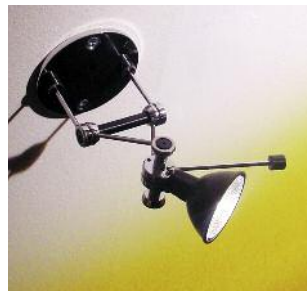

SHOPKIT GROUP LIMITED

100 Cecil Street · North Watford · Hertfordshire WD24 5AD · England

Tel: +44 (0)1923 818282 Fax: +44 (0)1923 818280 email: sales@shopkit.com web: www.shopkit.com

SHOPKIT EXPORT LIMITED

100 Cecil Street · North Watford · Hertfordshire WD24 5AD · England

Tel: +44 (0)1923 818282 Fax: +44 (0)1923 818280 email: export@shopkit.com web: www.shopkit.com

SHOPKIT GmbH

Adler Str. 9 · 40211 Düsseldorf · Germany

Fon: +49(0)211/38 69 6-0 Fax: +49(0)211/38 69 6-24 email: info@shopkit.de web: www.shopkit.de