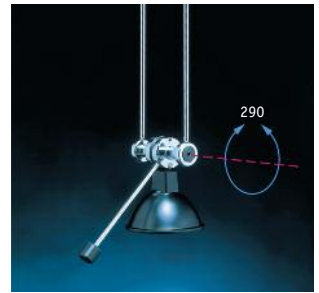

It can also be incorporated with display shelving or stand alone as required. The lamps are available with two different styles of head: The Rotating head swings through an arc of 290° in one plane. The Multipoise head swings through arcs in two planes: the first turns through 290° the other 200°, allowing light to be directed in almost any direction.

The lamps are manufactured from solid brass for the best electrical conductivity and have a finish of the highest quality with attention to detail at all stages of manufacture ensuring ease of use and longevity. The Shopkit lighting range includes a comprehensive range of suspension systems, transformers and a wide range of lamps are available, including the new LED's providing excellent energy saving capabilities.

Made to Measure options available

The TZ lighting range is available in the following standard sizes but should variations in metal finishes, overall dimensions or complete bespoke designs be required, Shopkit offer a design and manufacturing service to meet this need.

Installation

Shopkit can deliver and install all elements within this lighting range - quotations will be supplied on request.

Rotating lamp head