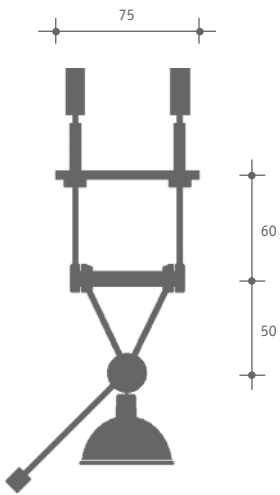

TZ.14 Disc Pendant Lamp with Multipoise head

Style: Disc mounted for ceilings and panels

Uses: Display, shelving lighting, cabinet lighting

This lamp is perfect for general lighting, as well as inside cabinets.

TZ.14.H with Halogen light **£59.00**

TZ.14.L with LED light **£68.90**