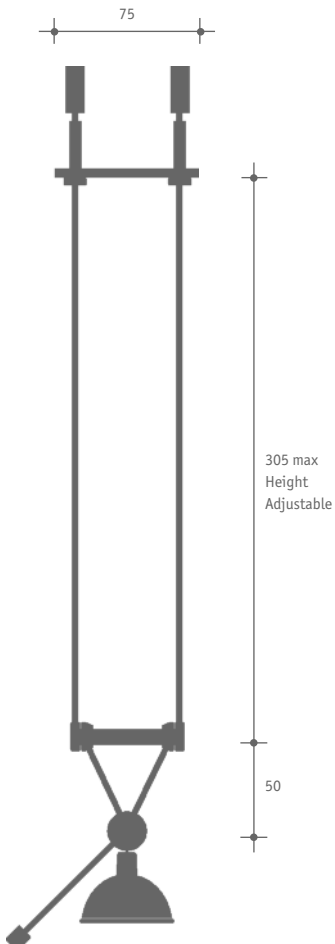

TZ.18 Disc Pendant Lamp with Multipoise head

Style: Disc mounted for ceilings and panels

Uses: Display, shelving lighting, cabinet lighting

This lamp height adjustable up to 305mm and is perfect for general lighting, as well as inside cabinets.

TZ.18.H with Halogen light **£61.63**

TZ.18.L with LED light **£71.43**