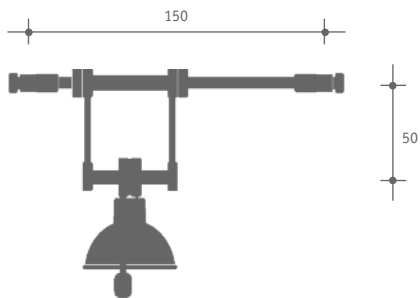

TZ.5 Offset Lamp with Rotating head

Style: Cable or rod mounted
Uses: Display, shelving lighting,
cabinet lighting

This lamp is perfect for cable or rod suspended lighting running on any angle, including vertically with display shelving and inside cabinets.

TZ.5.H with Halogen light **£58.55**

TZ.5.L with LED light **£68.45**