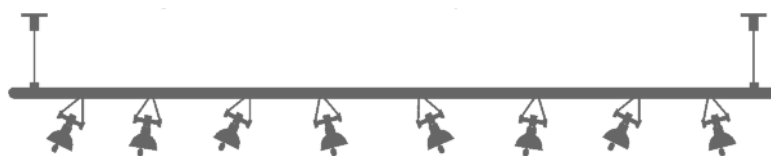

It can also be incorporated with display shelving or stand alone as required. The lamps are available with two different styles of head: The Rotating head swings through an arc of 290° in one plane. The Multipoise head swings through arcs in two planes: the first turns through 290° the other 200°, allowing light to be directed in almost any direction.

## Made to Measure options available

The TZ lighting range is available in the following standard sizes but should variations in metal finishes, overall dimensions or complete bespoke designs be required, Shopkit offer a design and manufacturing service to meet this need.

## Installation

Shopkit can deliver and install all elements within this lighting range - quotations will be supplied on request.

Rotating lamp head

Multipoise lamp head

## Lighting Gantries

**Style:** Ceiling mounted on cables

**Uses:** General lighting

These suspended lighting gantries provide directional low-voltage lighting that may be fixed at an almost unlimited distance from the fixing plain. They are available in two different configurations and may hold up to eight lamps with multipoise heads which allow for movement of the lamp to be directed in almost any direction.