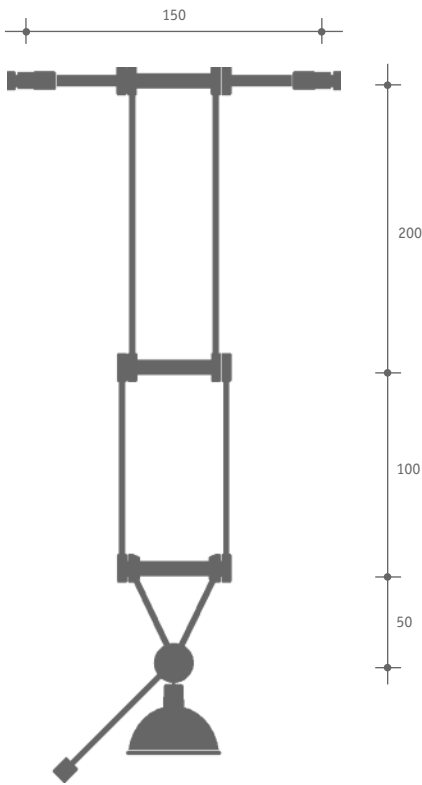

TZ.4 Counterpoise Lamp with Multipoise head

Style: Cable mounted
Uses: Catenary lighting,
display lighting

This lamp can be set to any angle to the cables and holds any given position. The multipoise head allows for movement of the light to be directed in almost any direction.

TZ.4.H with Halogen light **£79.05**

TZ.4.L with LED light **£87.85**