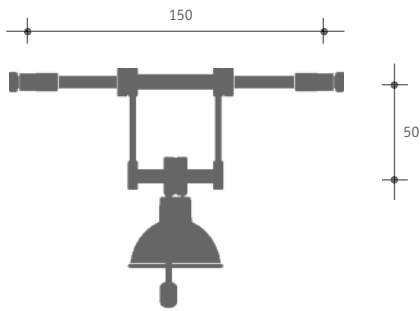

TZ.1 Crossbar Lamp with Rotating head

Style: Cable or rod mounted
Uses: Catenary lighting,
display, shelving lighting,
cabinet lighting

This lamp is perfect for cable or rod suspended lighting running on any angle, including vertically with display shelving and inside cabinets.

TZ.1.H with Halogen light **£57.55**

TZ.1.L with LED light **£67.45**