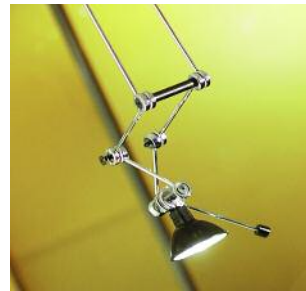

SHOPKIT GROUP LIMITED

100 Cecil Street · North Watford · Hertfordshire WD24 5AD · England

Tel: +44 (0)1923 818282 Fax: +44 (0)1923 818280 email: sales@shopkit.com web: www.shopkit.com

SHOPKIT EXPORT LIMITED

100 Cecil Street · North Watford · Hertfordshire WD24 5AD · England

Tel: +44 (0)1923 818282 Fax: +44 (0)1923 818280 email: export@shopkit.com web: www.shopkit.com

SHOPKIT GmbH

Adler Str. 9 · 40211 Düsseldorf · Germany

Fon: +49(0)211/38 69 6-0 Fax: +49(0)211/38 69 6-24 email: info@shopkit.de web: www.shopkit.de