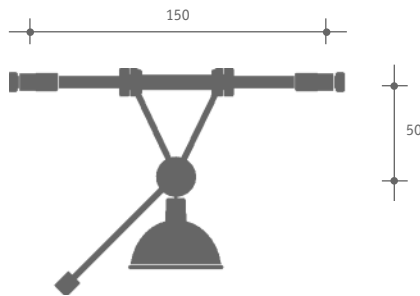

TZ.2 Crossbar Lamp with Multipoise head

Style: Cable or rod mounted
Uses: Catenary lighting,
display, shelving lighting,
cabinet lighting

This lamp is perfect for cable or rod suspended lighting running on any angle, including vertically with display shelving and inside cabinets.

TZ.2.H with Halogen light **£65.75**

TZ.2.L with LED light **£75.65**