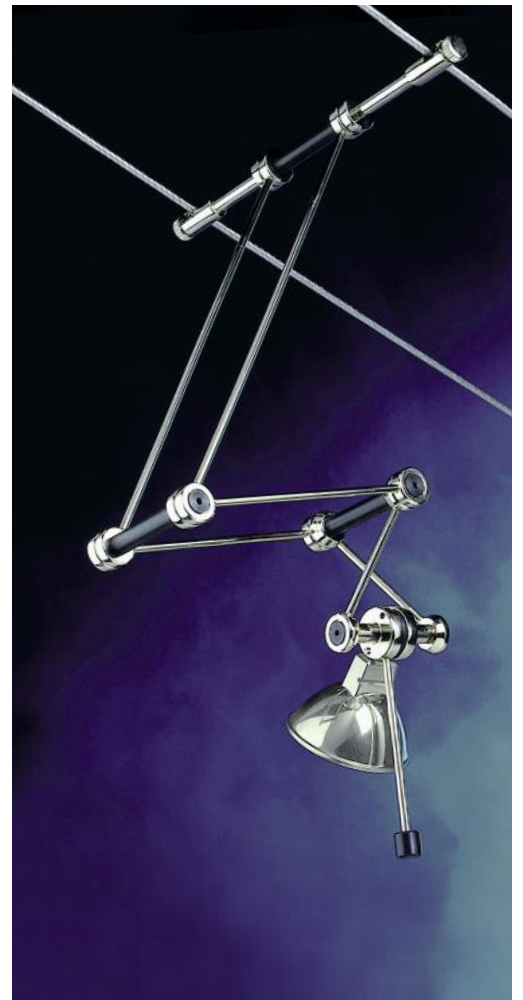

TZ.4 Counterpoise Lamp with Multipoise head

Style: Cable mounted
Uses: Catenary lighting,
display lighting

This lamp can be set to any angle to the cables and holds any given position. The multipoise head allows for movement of the light to be directed in almost any direction.

TZ.4.H with Halogen light **£79.05**

TZ.4.L with LED light **£87.85**

TZ.10 Pendant Lamp with Multipoise head

Style: Cable mounted
Uses: Catenary lighting,
display lighting

This lamp can be set to any angle to the cables and the multipoise head allows for movement of the light to be directed in almost any direction.

TZ.10.H with Halogen light **£74.35**

TZ.10.L with LED light **£84.25**