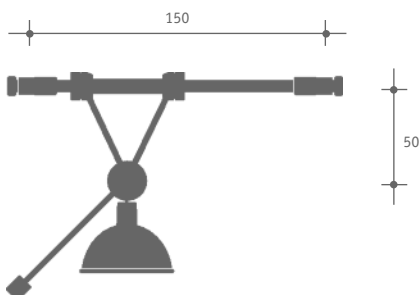

TZ.6 Offset Lamp with Multipoise head

Style: Cable or rod mounted
Uses: Display, shelving lighting,
cabinet lighting

This lamp is perfect for cable or rod suspended lighting running on any angle, including vertically with display shelving and inside cabinets.

TZ.6.H with Halogen light **£64.10**

TZ.6.L with LED light **£73.90**