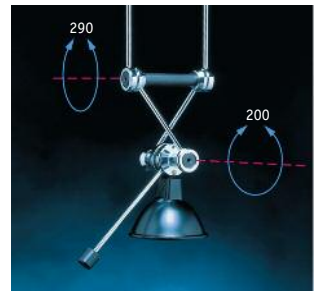

Multipoise lamp head

Lighting Gantries

Style: Ceiling mounted on cables

Uses: General lighting

These suspended lighting gantries provide directional low-voltage lighting that may be fixed at an almost unlimited distance from the fixing plain. They are available in two different configurations and may hold up to eight lamps with multipoise heads which allow for movement of the lamp to be directed in almost any direction.