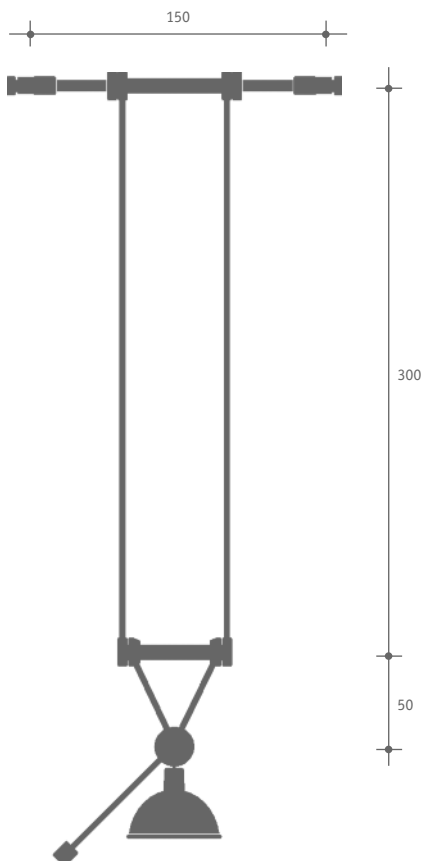

TZ.10 Pendant Lamp with Multipoise head