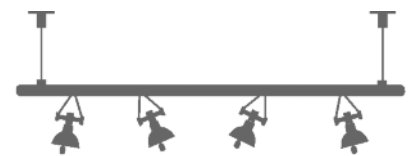

LF.12 – Lighting Gantry

300mm wide x 1200mm long holding 4 x TZ.2 with Multipoise head

LF.12.H with Halogen lights £475.00

LF.12.L with LED lights £515.00