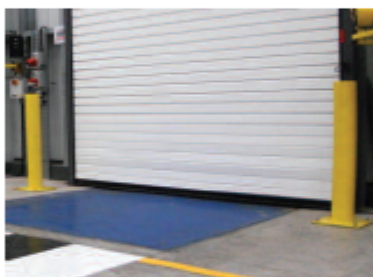

Bradfields Dura Barriers

for the highest protection at the best prices....
up to 25% savings against lesser products!

All Bradfields Dura barriers are painted high visibility yellow or pregalvanised, and are supplied with M12 expansion floor fixings (M16 on Bollards). Prices include delivery mainland UK with a small delivery surcharge for Scotland; please ask for details before ordering.

DURATWIN FORK TRUCK AND PEDESTRIAN BARRIER

For ultimate protection, twin replaceable impact rails plus separate high level handrail.

OTHER SIZES AVAILABLE, JUST ASK!

DIMENSIONS (mm)	UNIT	PRICE EACH	PRICE 4+
1100 HIGH X 2596 CENTRES	STARTER UNIT (2 POSTS)	£274.50	£228.00
1100 HIGH X 2596 CENTRES	EXTENSION UNIT (1 POST)	£233.00	£186.50

DURA TRANSPORT BOLLARDS

Ideal for protecting building corners, doorways and loading bays. 1100mm high for greater protection and visibility, 146mm diameter. Oversize baseplate 300 x 300 x 15mm and 4 x M16 floor fixings for strength.