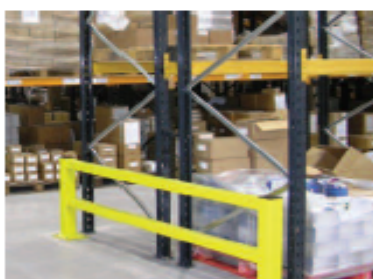

DURA RACK END BARRIERS

Fully welded for extra strength and swift installation. Manufactured out of prime steel sections, 100 x 100 on posts and 80 x 80 on both rails. 750mm high.

DIMENSIONS	PRICE EACH	PRICE 4+
900	£155.00	£132.00
1100	£160.00	£137.00
2000	£219.00	£173.00
2400	£222.00	£176.00