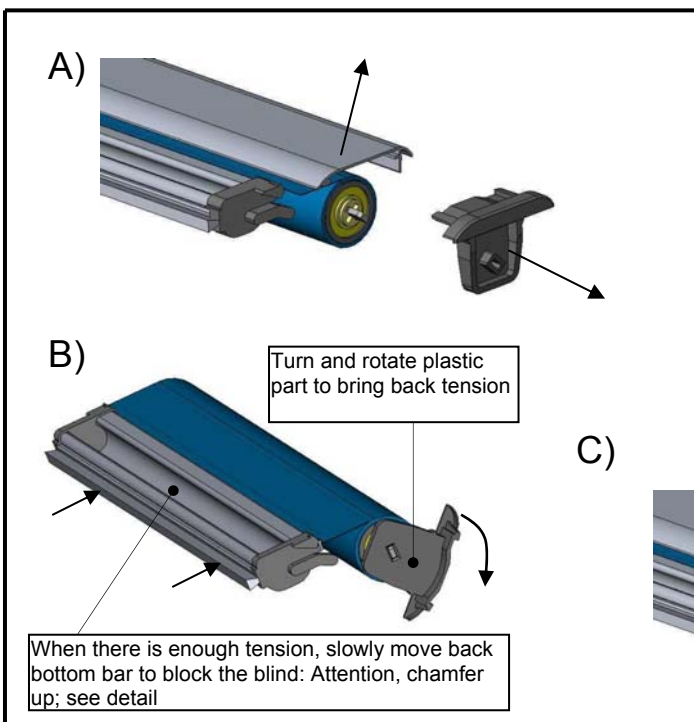

Room darkening skylight Rollerblind

Components Rollerblind

Required tools

Assembly order (step 1 to 3)

Mounting the brackets

1

A)

B)

C)

Break off after assembly

Mounting the guides

2

A)

B)

C)

Mounting the cassette

Operation: (moving & blocking)

Tension the spring

Shorten the guides: