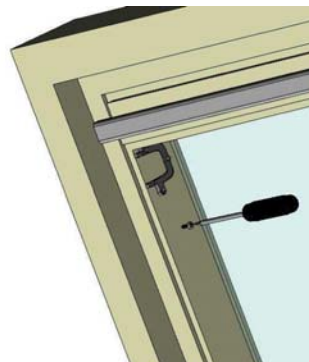

Room darkening skylight Rollerblind

Components Rollerblind

Required tools

Assembly order (step 1 to 3)

Mounting the brackets

1

A)

B)

C)

Break off after assembly

Mounting the guides

2

A)

B)

C)

Mounting the cassette

Operation: (moving & blocking)

Tension the spring

Shorten the guides: