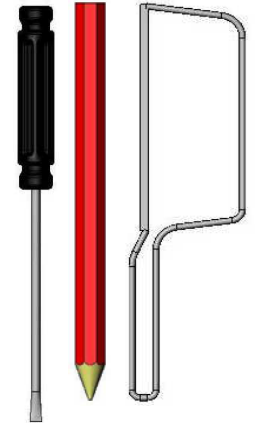

Room darkening skylight Rollerblind

Components Rollerblind

Required tools

Assembly order (step 1 to 3)

Mounting the brackets

1

A)

B)

C)

Break off after assembly

Mounting the guides

2

A)

B)

C)

Mounting the cassette

Operation: (moving & blocking)

Tension the spring

Shorten the guides: