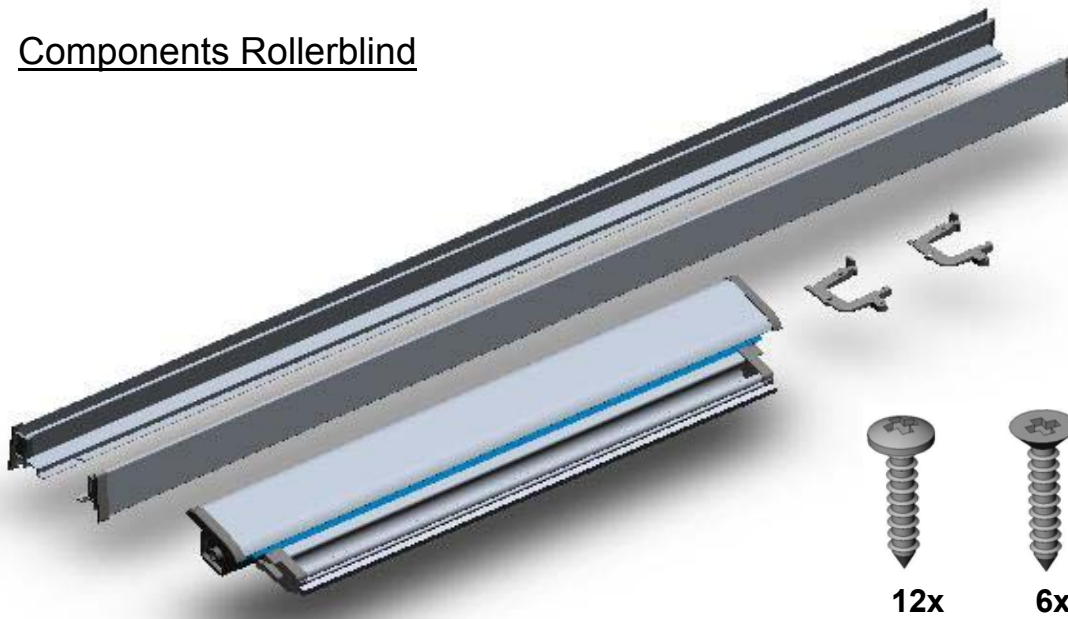

Room darkening skylight Rollerblind

Components Rollerblind

Required tools

Assembly order (step 1 to 3)

Mounting the brackets

1

A)

B)

C)

Break off after assembly

Mounting the guides

2

A)

B)

C)

Mounting the cassette

Operation: (moving & blocking)

Tension the spring

Shorten the guides: