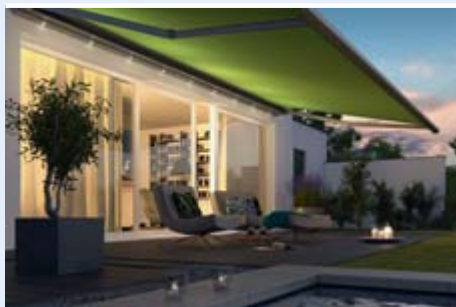

LED lighting – long evenings on the patio included

Look forward to warm summer evenings on your patio. Pleasant lighting comes courtesy of the Cassita II LED. The light bar can be colour coordinated to the cassette.

- lighting can be used even when awning is retracted
- highly energy efficient
- operating life of 30,000 hours
- infinitely dimmable using BiConnect

Cassita II	
Max. width	Max. projection
550 cm	300 cm