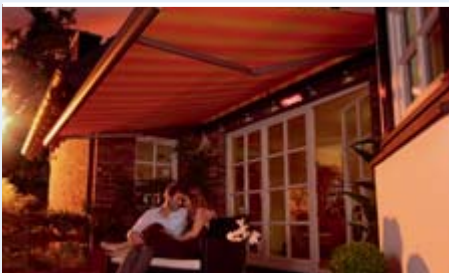

Energy-efficient – the optional LED light bar

Even more hours of enjoyment on your patio – the optionally available LED light bar provides a pleasant warm white light in the evenings

- LED spotlights registered for patent

- highly energy efficient
- operating life of 30,000 hours
- infinitely dimmable when used with BiConnect radio control
- can be used even when awning is retracted