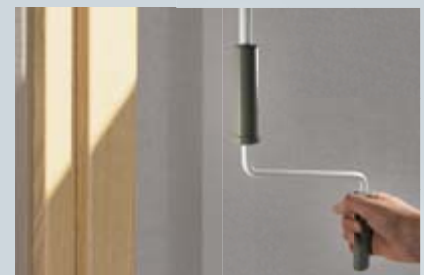

Gear drive – for when the conditions require it

You can also open and retract your awning using a gear handle if preferred. For example, if it isn't possible to connect to a power supply. This is an equally good solution if you use your awning very rarely.