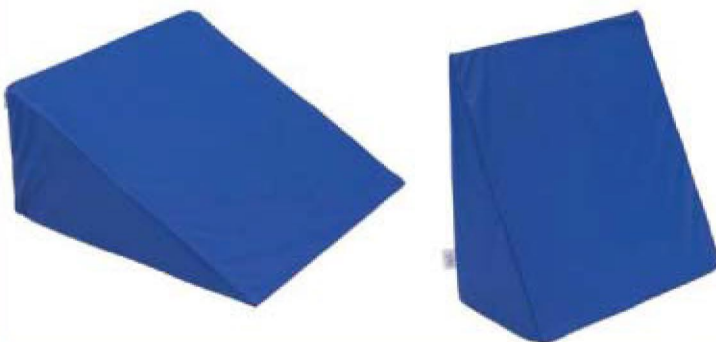

TNBS Small at 70cm long
TNBL Large at 86cm long

Towelling Clothing Protector

Studs to fasten round neck, towelling face, waterproof backing size 80cm Long (29inches).

TWB

Bed Wedges FWL

Many uses for this wedge include – A sitting up back rest, a pillow raiser, a foot raiser or a prone wedge. Made of polyurethane foam and covered in a vapour permeable wipe clean fabric.

Size: 61 x 61 x 30 cm or 24 x 24 x 12 inches

Small Wedge FWS

Small wedge covered in vapour permeable wipe clean material.

Size: 22 x 15 x 5 cm

The Double Knee Wedge KBW

This cushion simulates the action of a knee break on a profiling bed preventing the patient from slipping down the bed and at the same time reducing pressure on the heels. Covered in vapour permeable wipe clean material and has a non slip base.

Wheelchair Fleece WW736L

In pure wool pile honey beige colour with strong loops to hook round wheelchair handles to keep the fleece in position. Also available with attached arm covers.

WW736L 43 x 92 cm or 17 x 36 inches
W736A 43 x 92 cm or 17 x 36 inches with arms

Calf Strap CS

100% pure wool pile (20.3cm or 8 inches high) strap to stop the 'pressing back' action of the user, and also for comfort. With strap to attach to foot rest legs.

Size: 20.3 x 40.6cm
or 8 x 16 inches