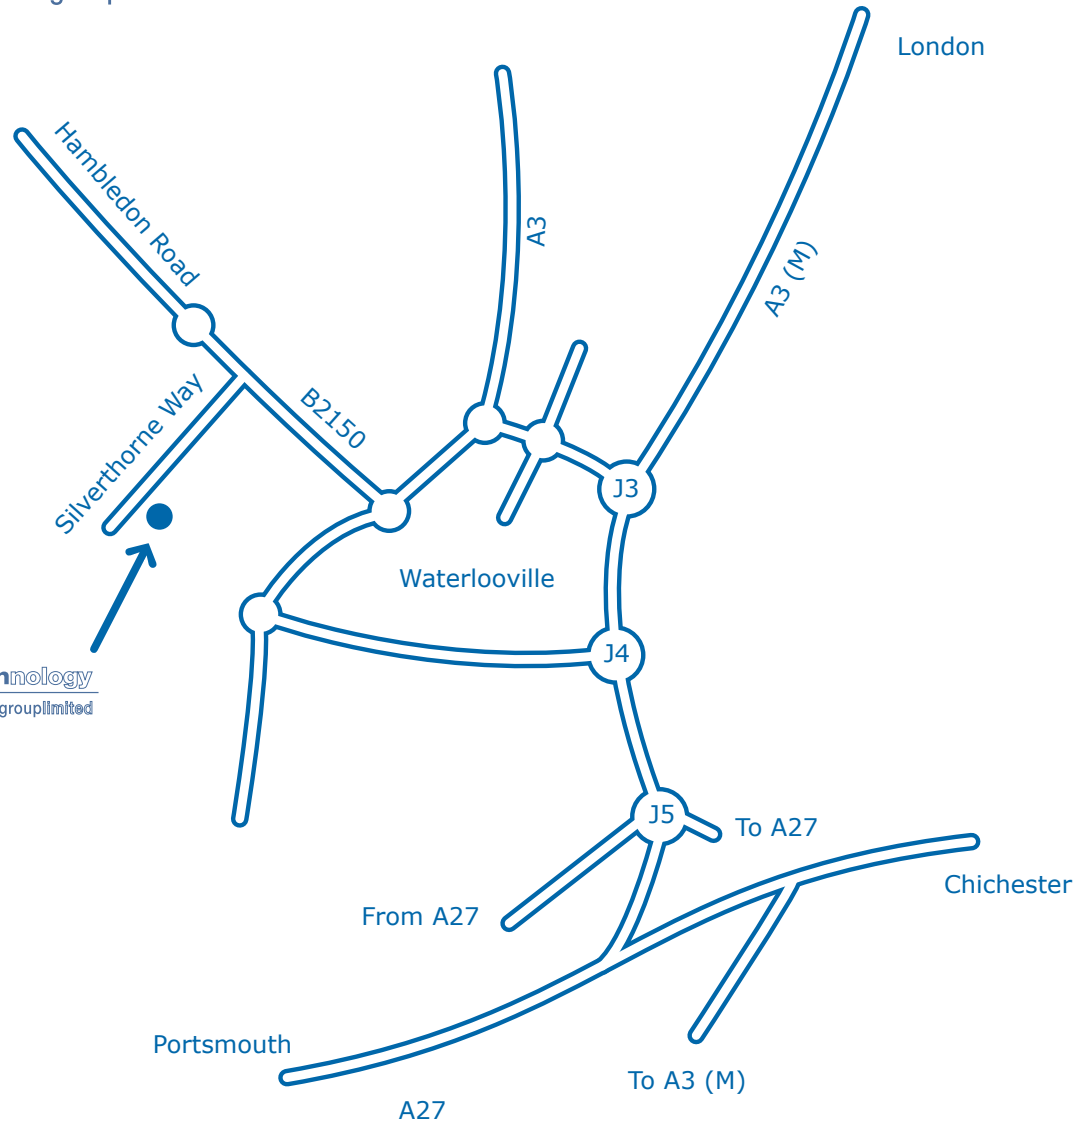

**Hi-Technology**

group limited

**Hi-Technology**  
group limited

Hi-Technology Group is located in Waterlooville, just off the A3(M), 15 minutes from Portsmouth, 30 minutes from Southampton Airport and with London 90 minutes away.

Our head quarters, Tyak House, offers visitor parking and easy access by public transport.

From London:

Follow the M25 to Junction 10 and exit South onto the A3 which becomes the A3(M). Exit at junction 3 signposted Waterlooville B2150. Go straight ahead at first roundabout, left at the second, second exit on the third. Then take the first turning on the left into Silverthorne Way. Tyak house is the last building on the left.

From the North:

Follow the M1 to junction 6a, then take the M25 anticlockwise to junction 10, then follow the directions as from London.

From the West:

Follow the M4 to junction 13, then take the A34 south to the M3. Take the M3 South to the junction with the M27 and take the M27 east to Portsmouth. Where it becomes the A27, at the junction with the A3(M), go North. Exit at junction 3 signposted Waterlooville (B2150). Then follow the directions as for London.