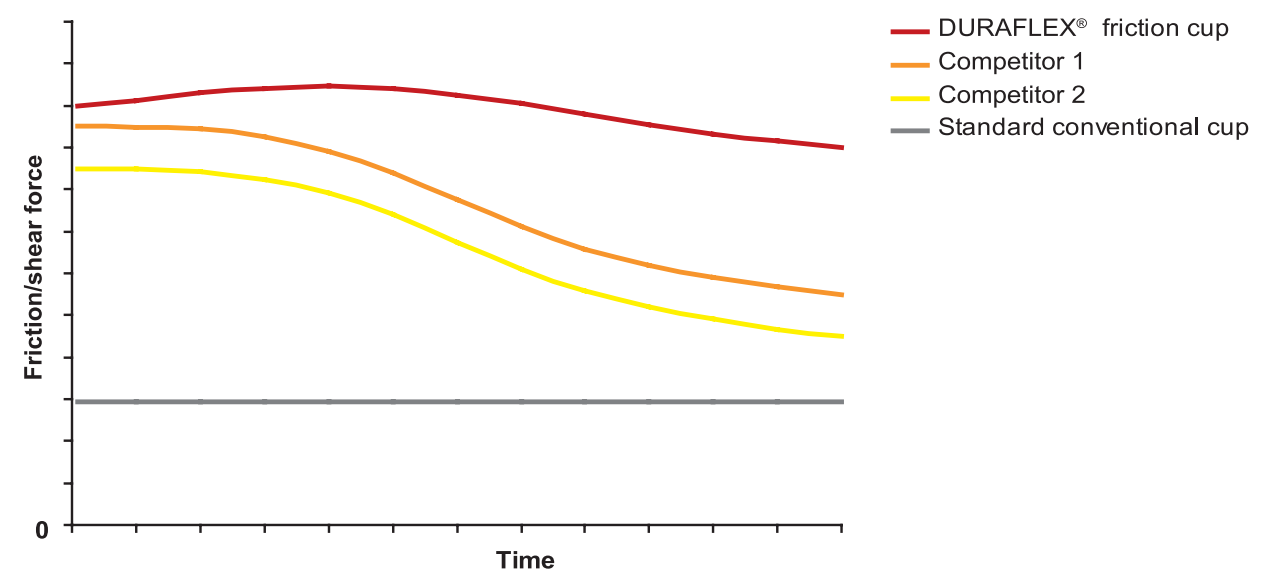

Suction cup friction/shear force on oily sheet metal surfaces

BFF-P	BFF40P	BFF60P	BFF80P	BFF110P
	<table border="1"> <thead> <tr> <th>Thread</th> <th>Code</th> <th>Art. No.</th> </tr> </thead> <tbody> <tr> <td>G3/8" male</td> <td>BFF40P.4R.04UF</td> <td>0118991</td> </tr> <tr> <td>G3/8" female</td> <td>BFF40P.4R.04UA</td> <td>0118992</td> </tr> <tr> <td>3/8" NPT female</td> <td>BFF40P.4R.04UN</td> <td>0122278</td> </tr> </tbody> </table>	<table border="1"> <thead> <tr> <th>Thread</th> <th>Code</th> <th>Art. No.</th> </tr> </thead> <tbody> <tr> <td>G3/8" male</td> <td>BFF60P.4R.06UF</td> <td>0118994</td> </tr> <tr> <td>G3/8" female</td> <td>BFF60P.4R.06UA</td> <td>0118995</td> </tr> <tr> <td>3/8" NPT female</td> <td>BFF60P.4R.06UN</td> <td>0122279</td> </tr> </tbody> </table>	<table border="1"> <thead> <tr> <th>Thread</th> <th>Code</th> <th>Art. No.</th> </tr> </thead> <tbody> <tr> <td>G3/8" male</td> <td>BFF80P.5R.G45M</td> <td>0118997</td> </tr> <tr> <td>G3/8" female</td> <td>BFF80P.5R.G45W</td> <td>0118670</td> </tr> <tr> <td>3/8" NPT female</td> <td>BFF80P.5R.N47W</td> <td>0122280</td> </tr> </tbody> </table>	<table border="1"> <thead> <tr> <th>Thread</th> <th>Code</th> <th>Art. No.</th> </tr> </thead> <tbody> <tr> <td>G3/8" male</td> <td>BFF110P.5R.G45M</td> <td>0118671</td> </tr> <tr> <td>G3/8" female</td> <td>BFF110P.5R.G45W</td> <td>0118673</td> </tr> <tr> <td>3/8" NPT female</td> <td>BFF110P.5R.N47W</td> <td>0122281</td> </tr> </tbody> </table>

FCF-P	FCF35P	FCF50P	FCF75P	FCF100P	FCF125P
	<table border="1"> <thead> <tr> <th>Thread</th> <th>Code</th> <th>Art. No.</th> </tr> </thead> <tbody> <tr> <td>G3/8" male</td> <td>FCF35P.4R.04UF</td> <td>0119913</td> </tr> <tr> <td>G3/8" female</td> <td>FCF35P.4R.04UA</td> <td>0118981</td> </tr> <tr> <td>3/8" NPT female</td> <td>FCF35P.4R.04UN</td> <td>0122282</td> </tr> </tbody> </table>	<table border="1"> <thead> <tr> <th>Thread</th> <th>Code</th> <th>Art. No.</th> </tr> </thead> <tbody> <tr> <td>G3/8" male</td> <td>FCF50P.4R.05UF</td> <td>0118985</td> </tr> <tr> <td>G3/8" female</td> <td>FCF50P.4R.05UA</td> <td>0118986</td> </tr> <tr> <td>3/8" NPT female</td> <td>FCF50P.4R.05UN</td> <td>0122283</td> </tr> </tbody> </table>	<table border="1"> <thead> <tr> <th>Thread</th> <th>Code</th> <th>Art. No.</th> </tr> </thead> <tbody> <tr> <td>G3/8" male</td> <td>FCF75P.5R.G45M</td> <td>0118423</td> </tr> <tr> <td>G3/8" female</td> <td>FCF75P.5R.G45W</td> <td>0118429</td> </tr> <tr> <td>3/8" NPT female</td> <td>FCF75P.5R.N47W</td> <td>0122284</td> </tr> </tbody> </table>	<table border="1"> <thead> <tr> <th>Thread</th> <th>Code</th> <th>Art. No.</th> </tr> </thead> <tbody> <tr> <td>G3/8" male</td> <td>FCF100P.5R.G40M</td> <td>0118430</td> </tr> <tr> <td>G3/8" female</td> <td>FCF100P.5R.G46W</td> <td>0118432</td> </tr> <tr> <td>3/8" NPT female</td> <td>FCF100P.5R.N48W</td> <td>0122285</td> </tr> </tbody> </table>	<table border="1"> <thead> <tr> <th>Thread</th> <th>Code</th> <th>Art. No.</th> </tr> </thead> <tbody> <tr> <td>G3/8" male</td> <td>FCF125P.5R.G40M</td> <td>0118435</td> </tr> <tr> <td>G3/8" female</td> <td>FCF125P.5R.G46W</td> <td>0118437</td> </tr> <tr> <td>3/8" NPT female</td> <td>FCF125P.5R.N48W</td> <td>0122286</td> </tr> </tbody> </table>

OBF-P	OBF35x90P	OBF50x140P	OBF65x170P
	<table border="1"> <thead> <tr> <th>Thread</th> <th>Code</th> <th>Art. No.</th> </tr> </thead> <tbody> <tr> <td>G3/8" male</td> <td>OBF35x90P.5R.G40M</td> <td>0119121</td> </tr> <tr> <td>G3/8" female</td> <td>OBF35x90P.5R.G46W</td> <td>0119123</td> </tr> <tr> <td>3/8" NPT female</td> <td>OBF35x90P.5R.N48W</td> <td>0122287</td> </tr> </tbody> </table>	<table border="1"> <thead> <tr> <th>Thread</th> <th>Code</th> <th>Art. No.</th> </tr> </thead> <tbody> <tr> <td>G3/8" male</td> <td>OBF50x140P.5R.G40M</td> <td>0119125</td> </tr> <tr> <td>G3/8" female</td> <td>OBF50x140P.5R.G46W</td> <td>0119127</td> </tr> <tr> <td>3/8" NPT female</td> <td>OBF50x140P.5R.N48W</td> <td>0122288</td> </tr> </tbody> </table>	<table border="1"> <thead> <tr> <th>Thread</th> <th>Code</th> <th>Art. No.</th> </tr> </thead> <tbody> <tr> <td>G3/8" male</td> <td>OBF65x170P.5R.G40M</td> <td>0119129</td> </tr> <tr> <td>G3/8" female</td> <td>OBF65x170P.5R.G46W</td> <td>0119131</td> </tr> <tr> <td>3/8" NPT female</td> <td>OBF65x170P.5R.N48W</td> <td>0122289</td> </tr> </tbody> </table>

OCF-P	OCF20x80P	OCF30x90P	OCF40x110P
	<table border="1"> <thead> <tr> <th>Thread</th> <th>Code</th> <th>Art. No.</th> </tr> </thead> <tbody> <tr> <td>G3/8" male</td> <td>OCF20x80P.5R.G41M</td> <td>0121847</td> </tr> <tr> <td>G3/8" female</td> <td>OCF20x80P.5R.G45W</td> <td>0122455</td> </tr> <tr> <td>3/8" NPT female</td> <td>OCF20x80P.5R.N47W</td> <td>0121859</td> </tr> </tbody> </table>	<table border="1"> <thead> <tr> <th>Thread</th> <th>Code</th> <th>Art. No.</th> </tr> </thead> <tbody> <tr> <td>G3/8" male</td> <td>OCF30x90P.5R.G41M</td> <td>0122456</td> </tr> <tr> <td>G3/8" female</td> <td>OCF30x90P.5R.G45W</td> <td>0121786</td> </tr> <tr> <td>3/8" NPT female</td> <td>OCF30x90P.5R.N47W</td> <td>0122459</td> </tr> </tbody> </table>	<table border="1"> <thead> <tr> <th>Thread</th> <th>Code</th> <th>Art. No.</th> </tr> </thead> <tbody> <tr> <td>G3/8" male</td> <td>OCF40x110P.5R.G40M</td> <td>0122457</td> </tr> <tr> <td>G3/8" female</td> <td>OCF40x110P.5R.G46W</td> <td>0122860</td> </tr> <tr> <td>3/8" NPT female</td> <td>OCF40x110P.5R.N48W</td> <td>0121865</td> </tr> </tbody> </table>