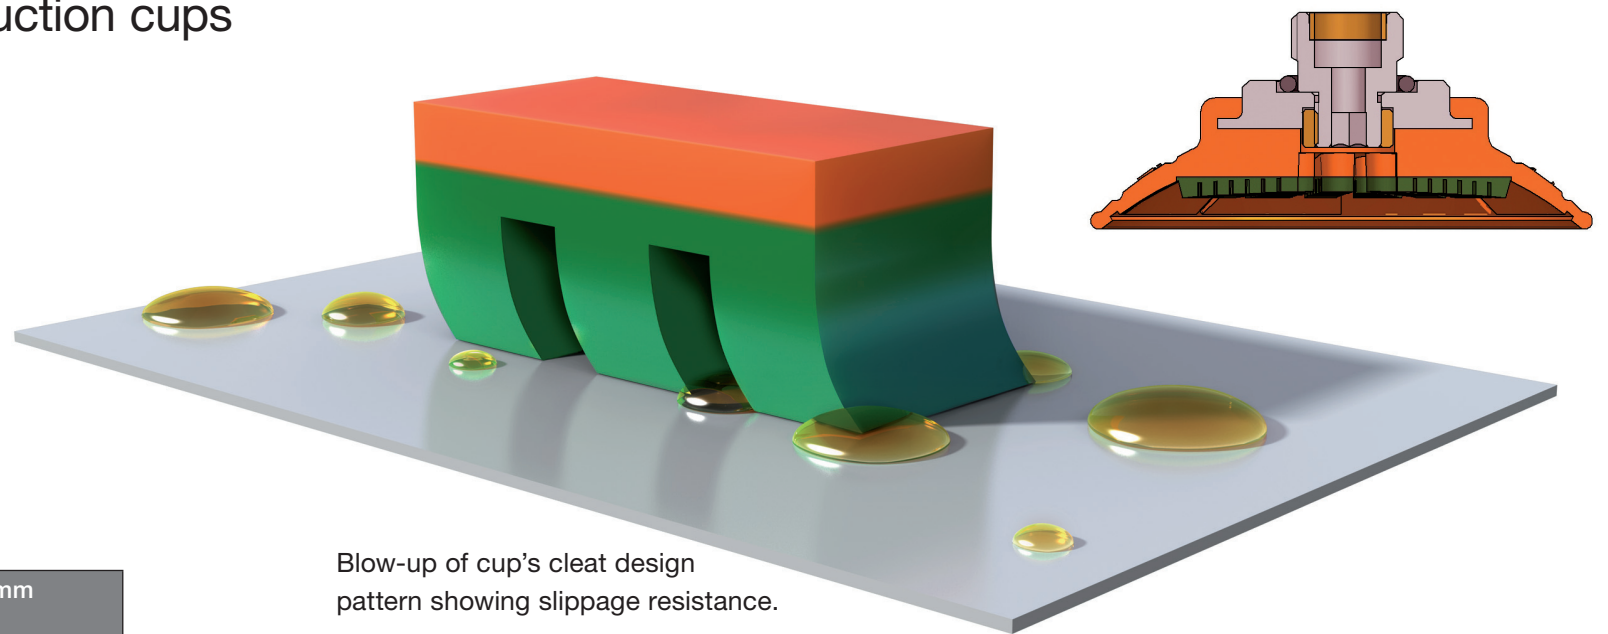

 piab

 piab

DURAFLEX® Friction Cups

Improve productivity with state of the art friction cups for oily surfaces

- ▶ Increase machine speed with extra grip (or use less suction cups per handling station with same friction/shear force).
- ▶ No slippage during an Emergency-stop.
- ▶ Longer intervals between cup changes, the cup maintains performance over time.
- ▶ DURAFLEX® dual hardness design provides a strong grip without damaging thin sheets.