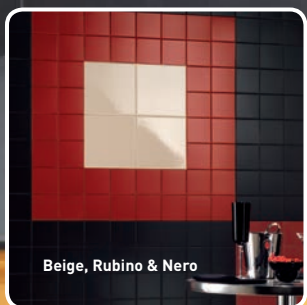

Uni

Wall: Ceramic Gloss (600x300)

Uni Plains

Size: 600x300
No. per m²: 5.6

Colour: Cristal (White)

Colour: Gelo (Cream)

Unitech

Wall: Ceramic Gloss
and Matt (100x100)