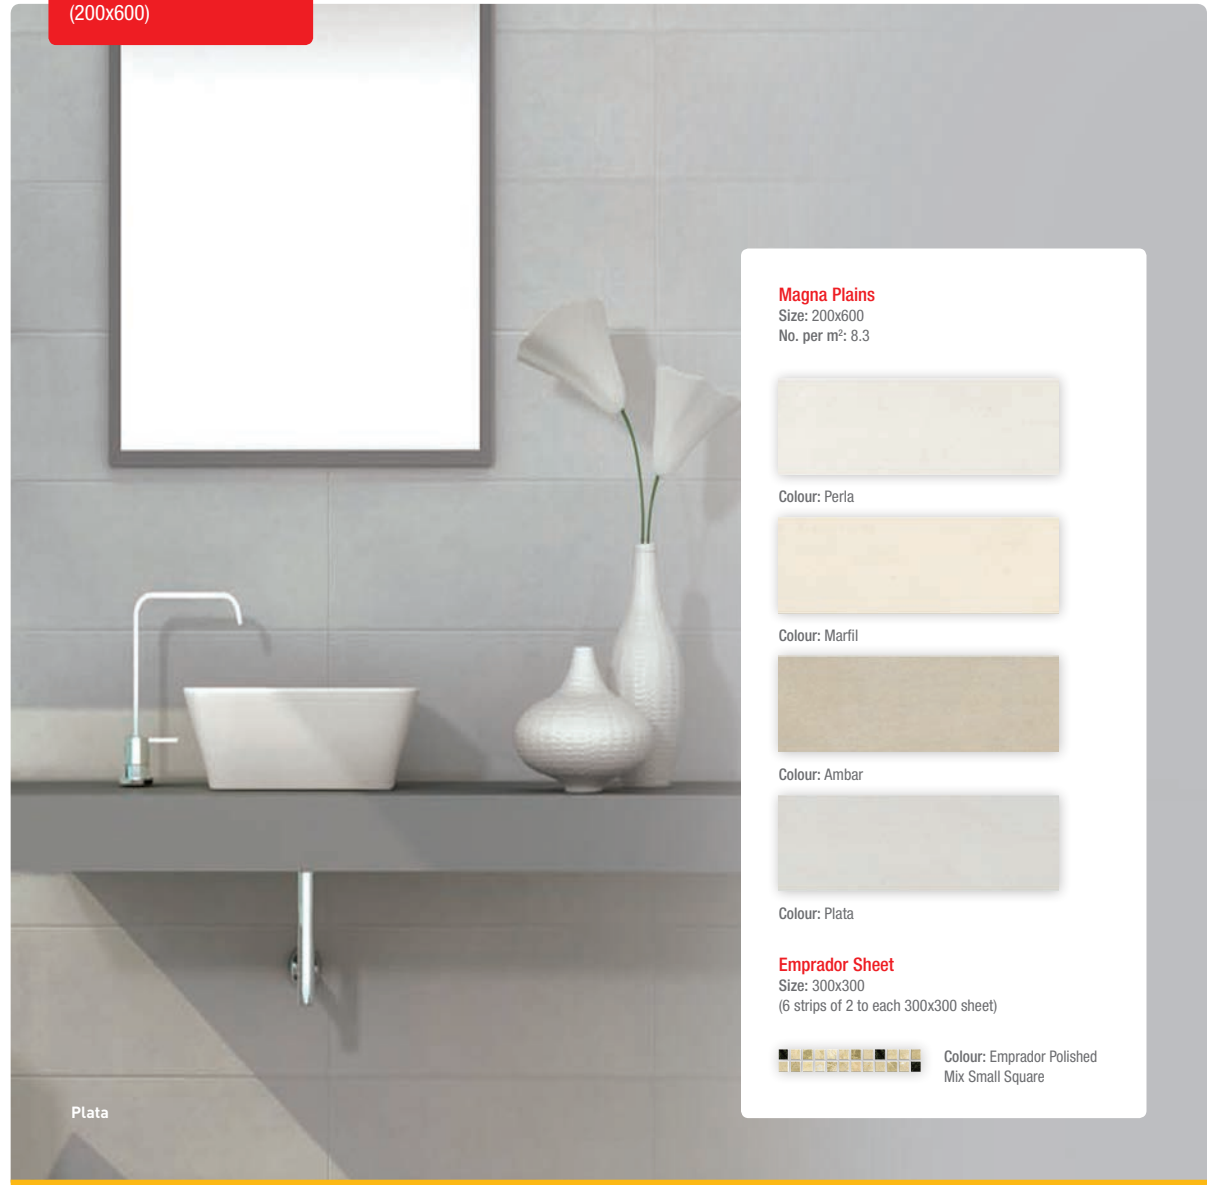

Lily Marble Floor
Size: 331x331
No. per m²: 9

Colour: Lily Marble

C4

Magna

Wall: Ceramic Satin
(200x600)

Magna Plains
Size: 200x600
No. per m²: 8.3

Colour: Perla

Colour: Marfil