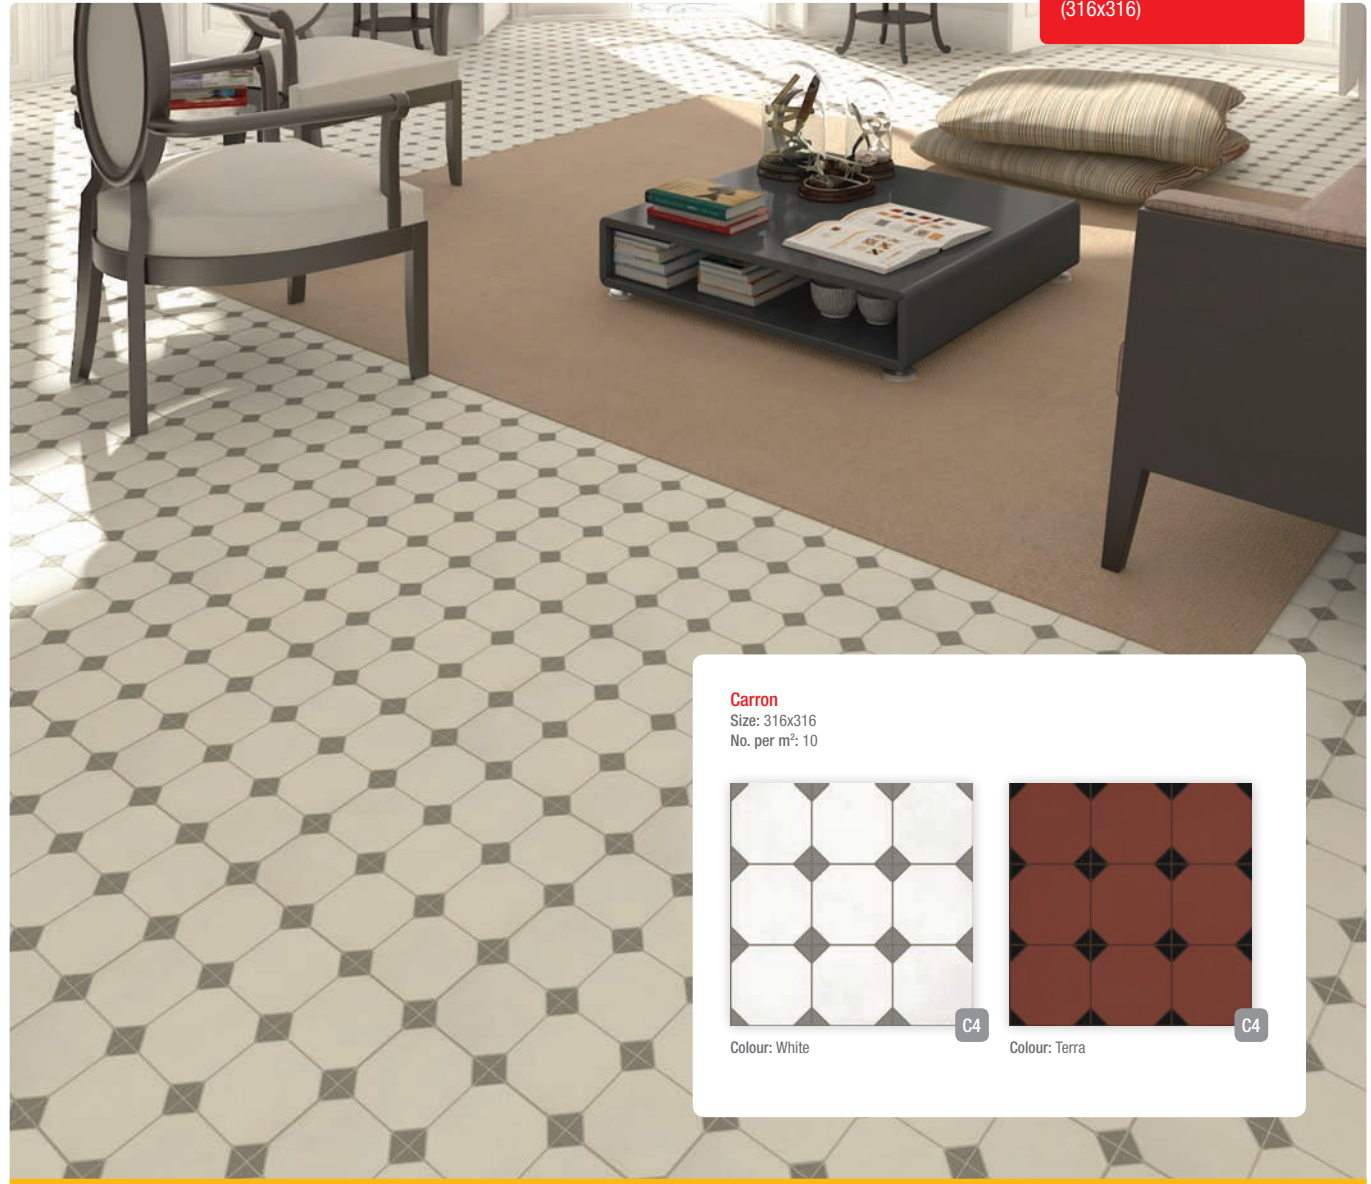

Carron

Floor: Ceramic Matt
(316x316)

Carron

Size: 316x316
No. per m²: 10