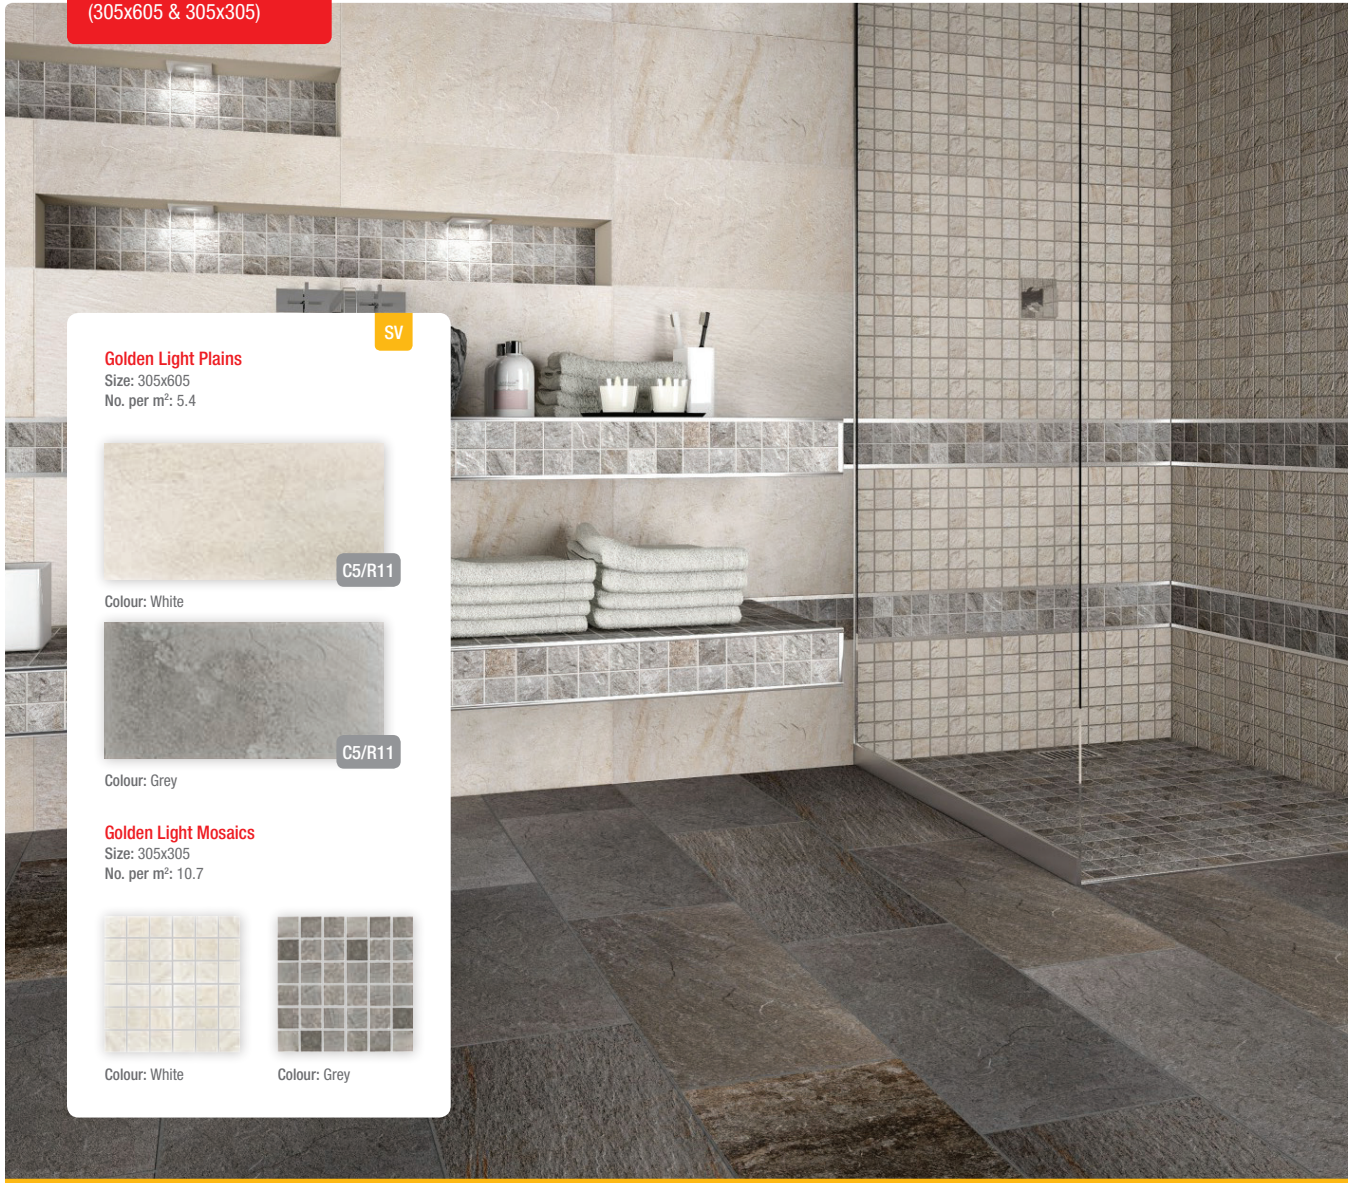

Golden Light

Wall & Floor: Porcelain Matt
(305x605 & 305x305)

SV

Golden Light Plains

Size: 305x605
No. per m²: 5.4

C5/R11

Colour: White

C5/R11

Colour: Grey

Golden Light Mosaics

Size: 305x305
No. per m²: 10.7

Colour: White

Colour: Grey

Indian Stone

Wall & Floor: Porcelain Matt (110x110, 80x160 & 500x333)

SV

Indian Stone

Size: 110x110
No. per m²: 82.6

Colour:
Autumn Rust

Colour:
Harvest Sunset

Colour:
Desert Sand

Colour:
Multicolour

Indian Stone

Size: 80x160
No. per m²: 78.1

Colour:
Autumn Rust

Colour:
Harvest Sunset

Colour:
Desert Sand

Colour:
Multicolour

Indian Stone

Size: 500x333
No. per m²: 6

Colour: Autumn Rust

C5

Colour: Harvest Sunset

C5

Colour: Desert Sand

C5

Colour: Multicolour

C5