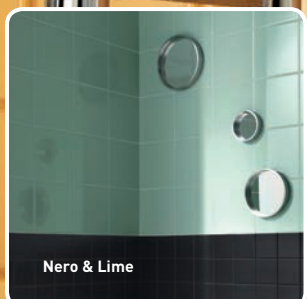

Uni

Wall: Ceramic Gloss (600x300)

Uni Plains

Size: 600x300
No. per m²: 5.6

Colour: Cristal (White)

Colour: Gelo (Cream)

Unitech

Wall: Ceramic Gloss
and Matt (100x100)