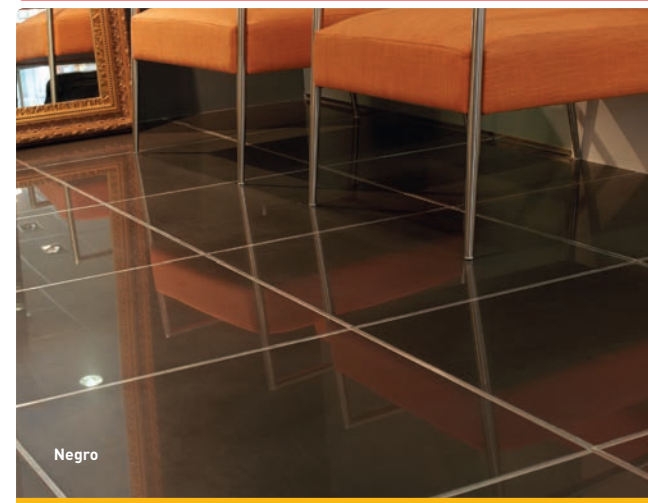

Available in both Matt and Gloss finishes

Vini Cabernet

Floor: Porcelain Matt
(300x300)

Vini Cabernet Plain
Size: 300x300
No. per m²: 11.1

Colour: Terracotta

C5

Volcan

Floor: Porcelain Polished Gloss (600x600)