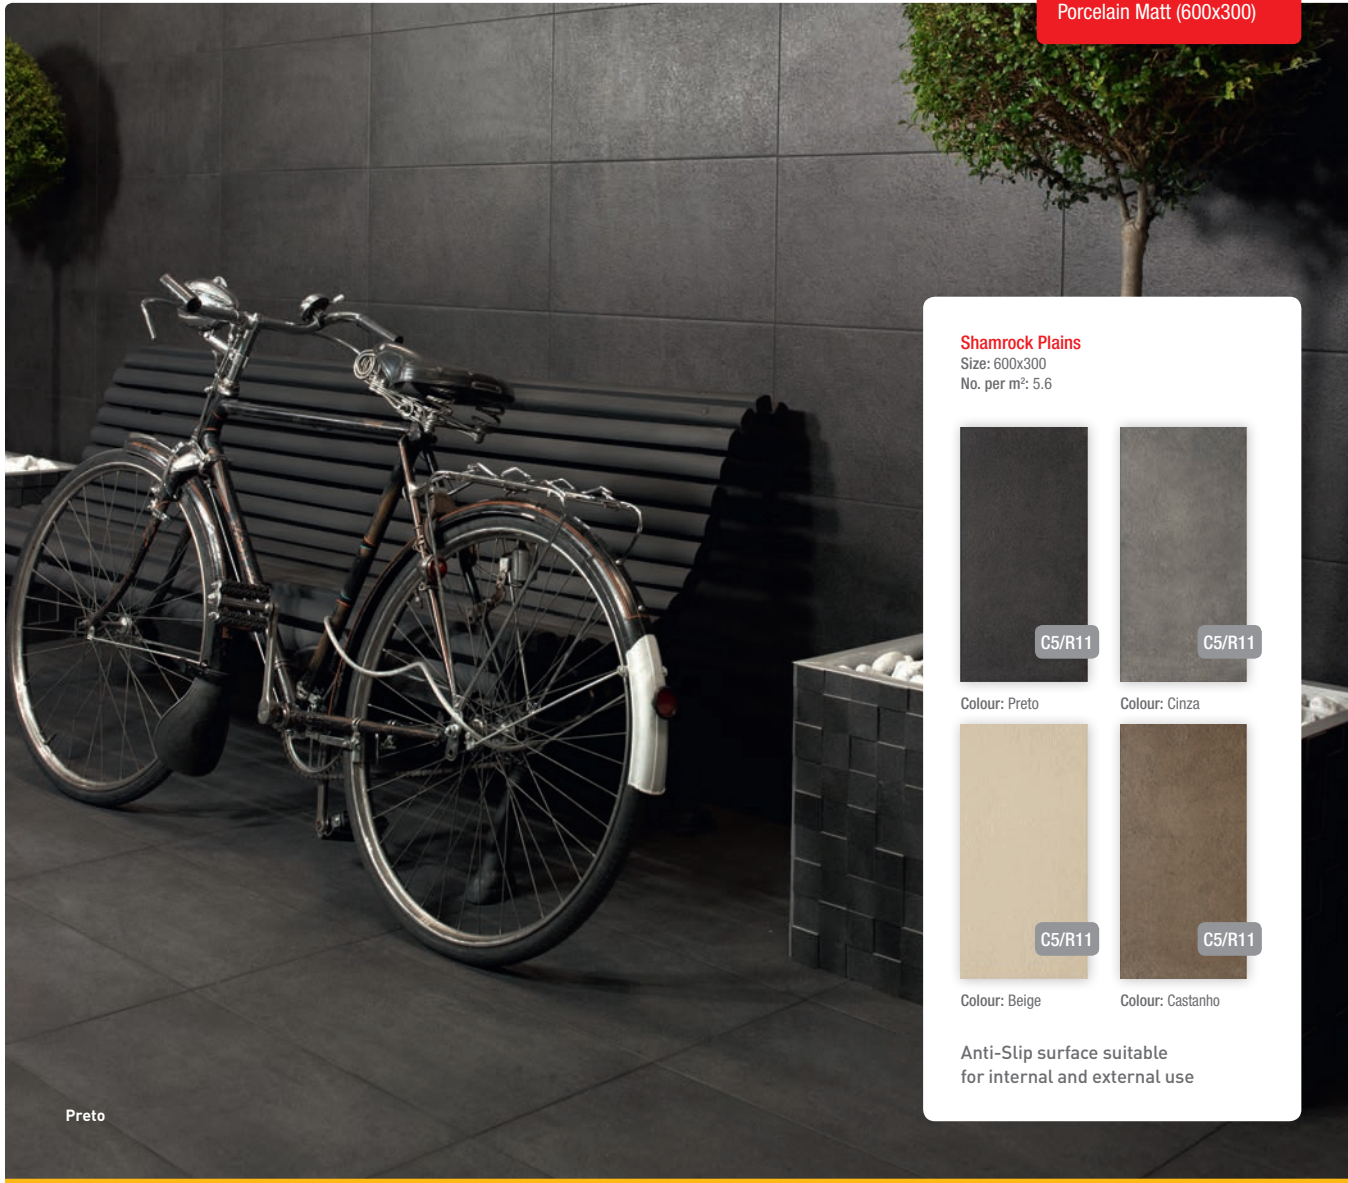

Size: 600x600
No. per m²: 2.8

Colour: Fionia Natural

C4/R10

Colour: Feroe Natural

C4/R10

Shamrock

Wall & Floor: (Anti-Slip
Internal & External)
Porcelain Matt (600x300)

Preto