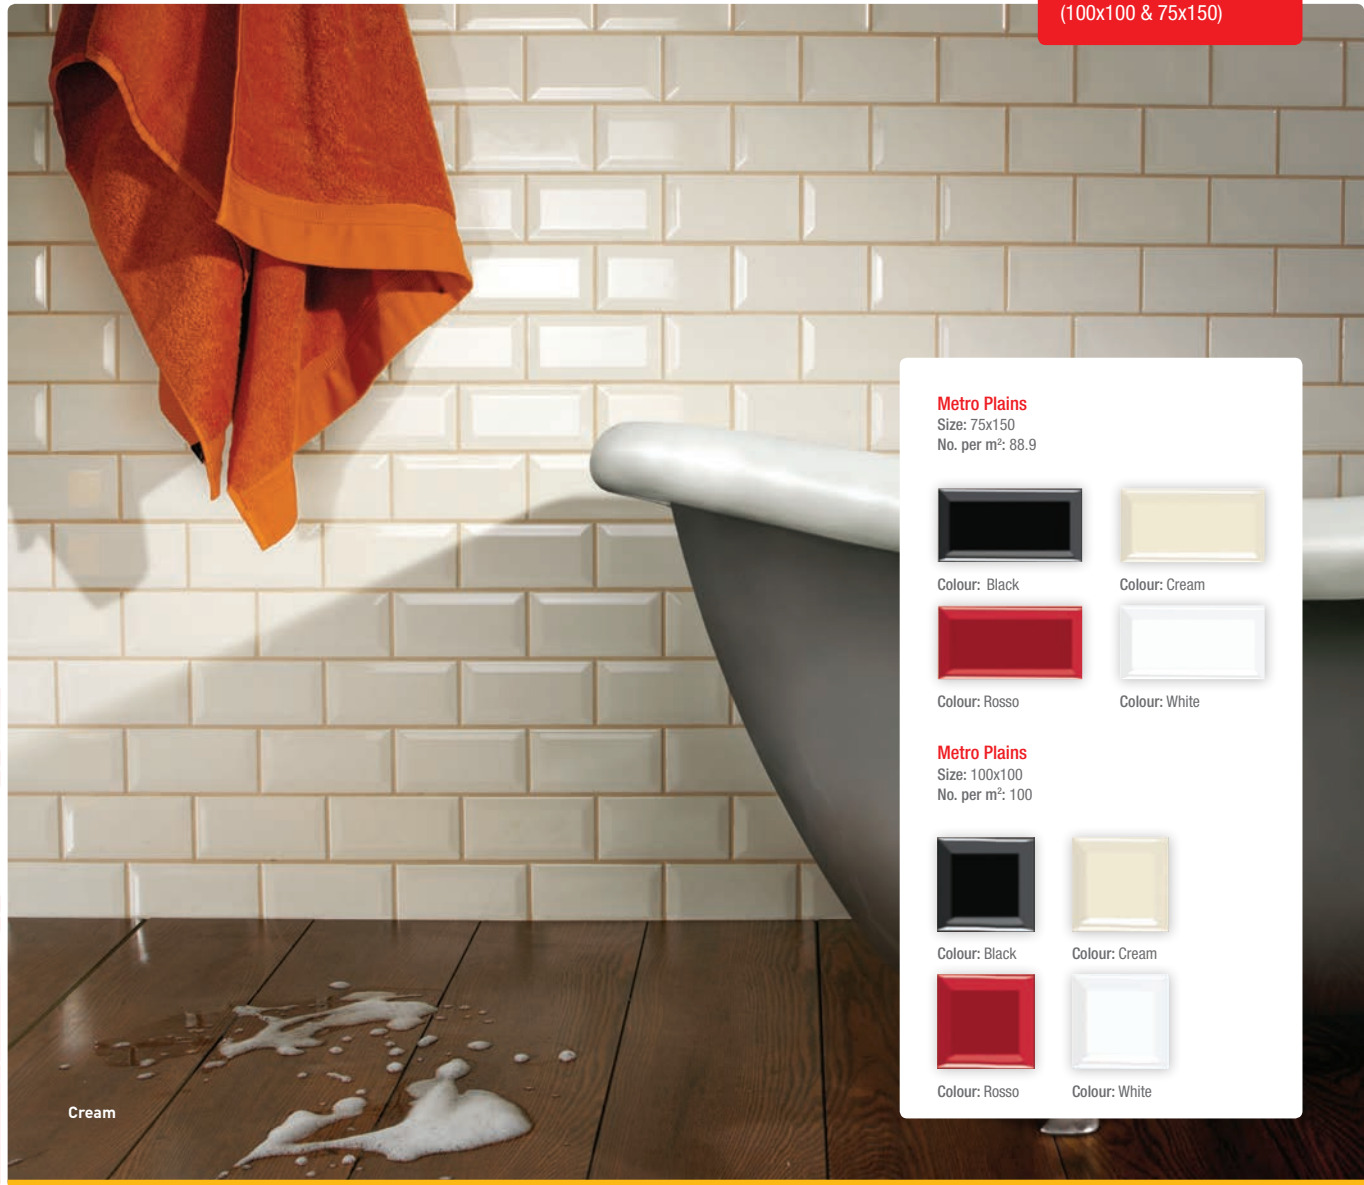

Colour: Light Brown/
 Beige Brick

Colour: Light Brown/
 Beige Square

Colour: Polished Mix
 Small Square

Colour: Marseilles Brick

This product
 must be sealed.
 We recommend
 Lithofin MN
 Stainstop.

Metro Plains
 Size: 75x150
 No. per m²: 88.9