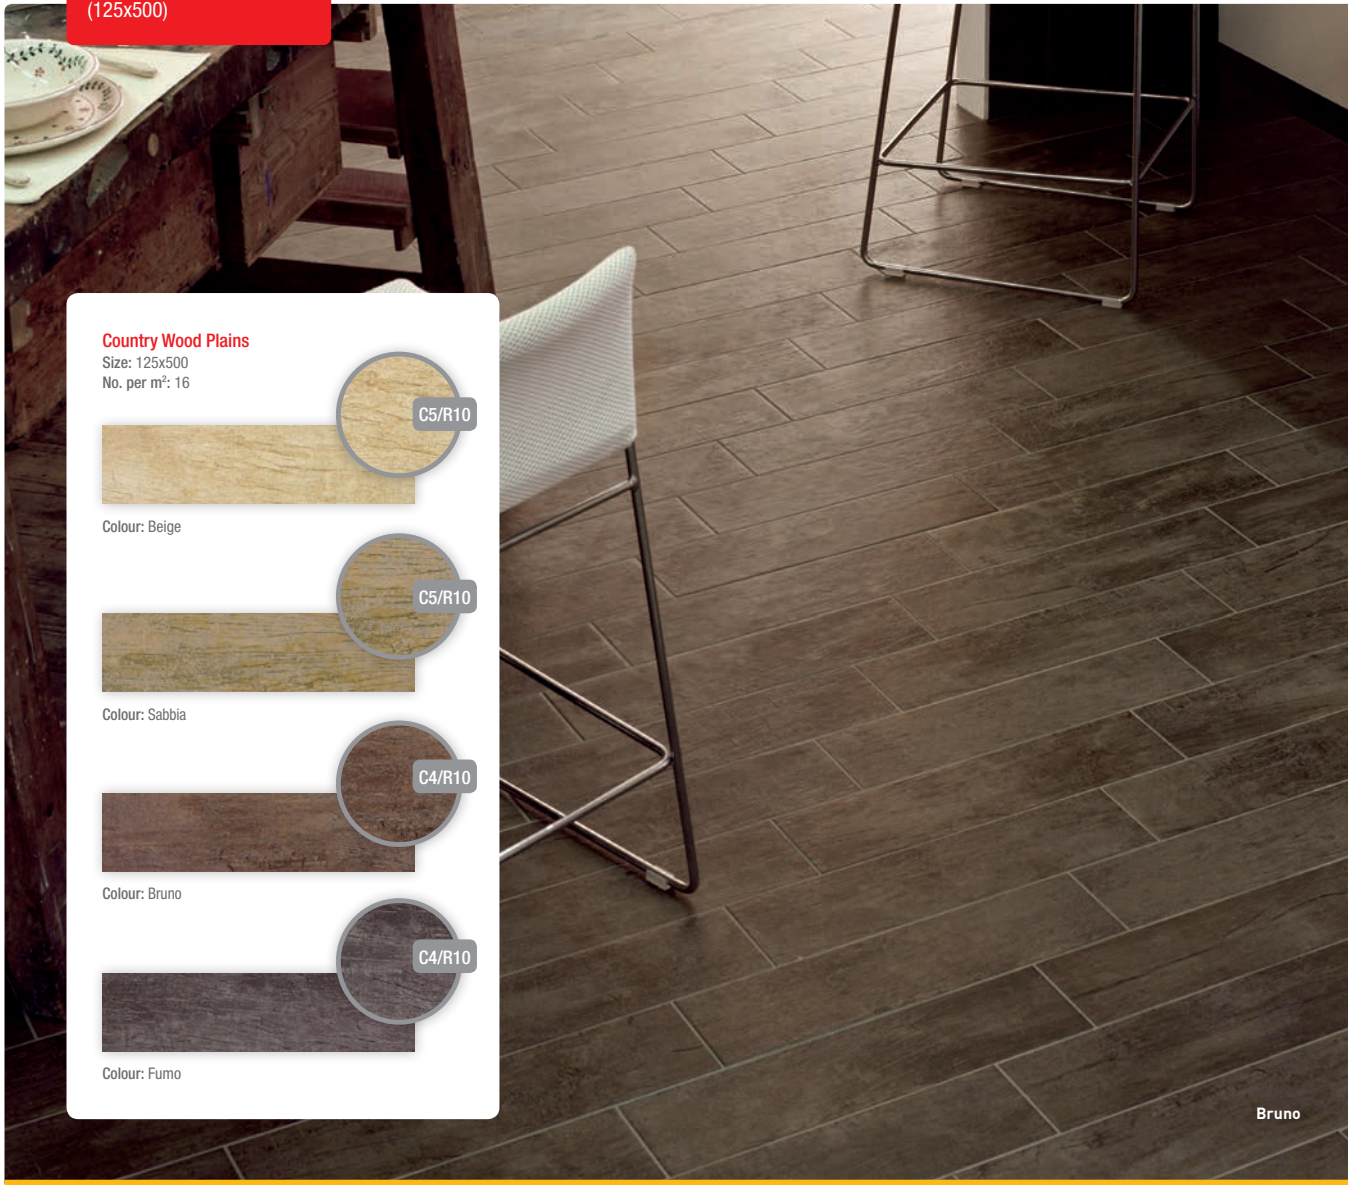

C4

Country Wood

Floor: Porcelain Matt
(125x500)

Country Wood Plains

Size: 125x500
No. per m²: 16

Colour: Beige

Colour: Sabbia

Colour: Bruno