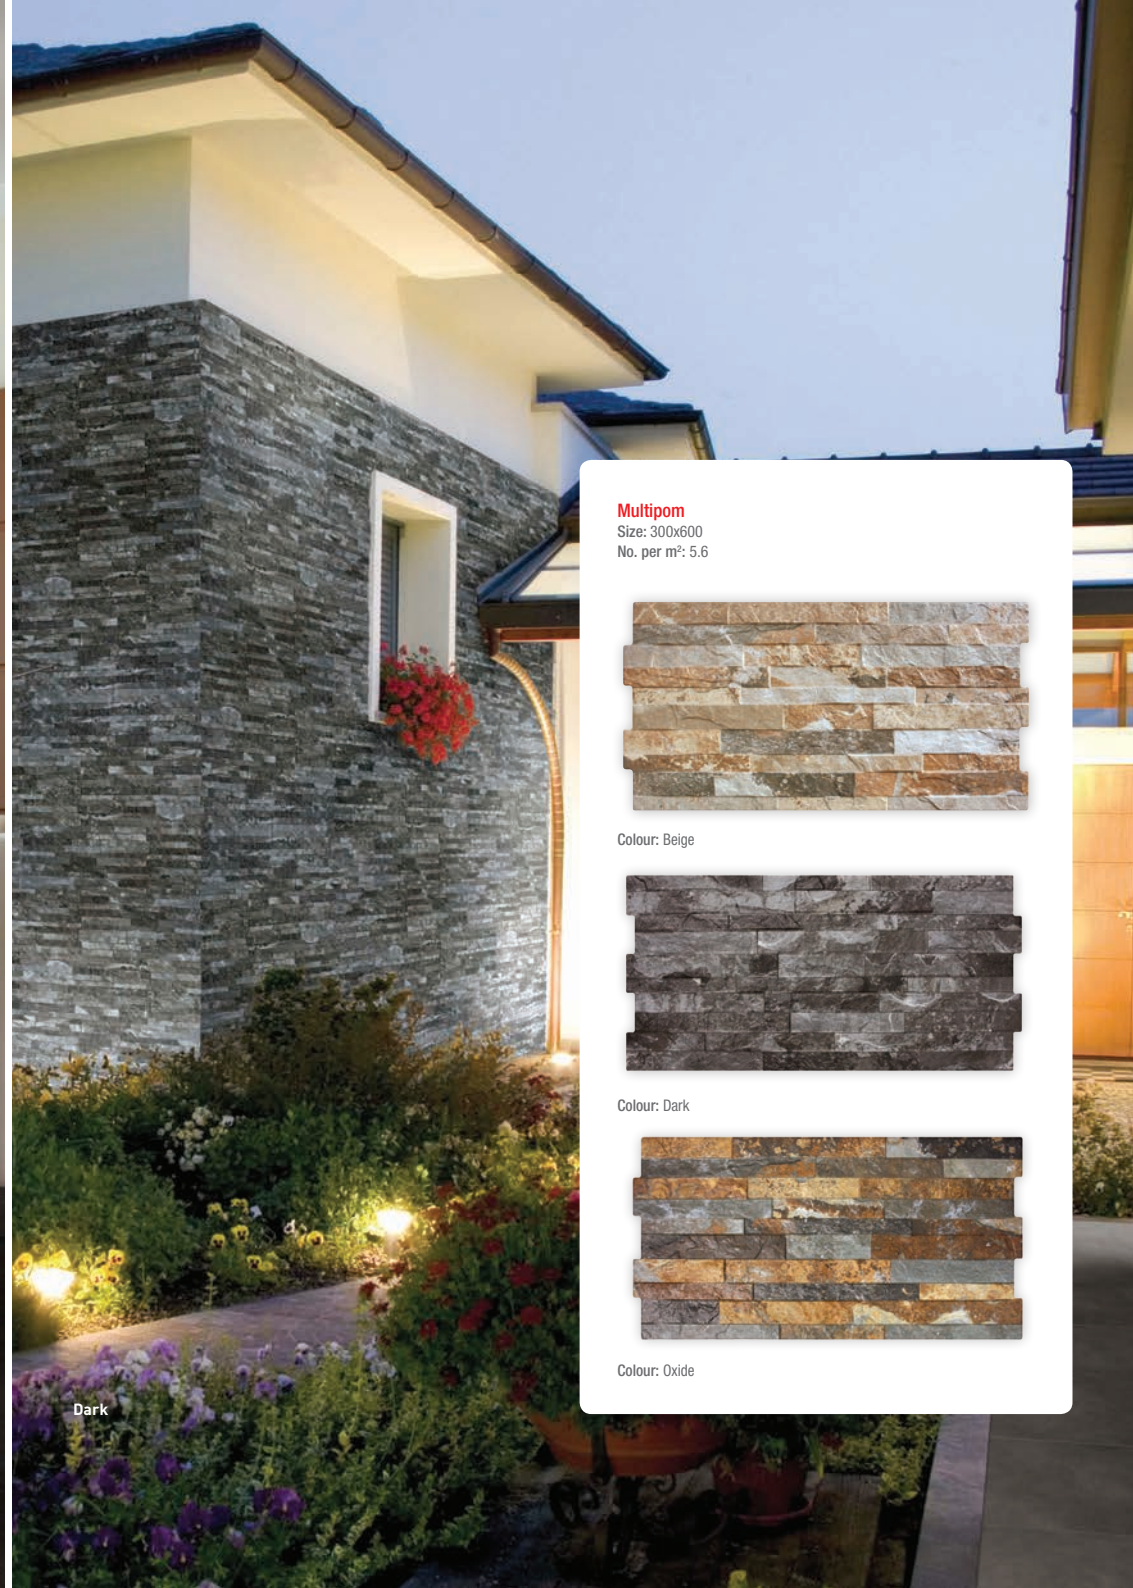

Multipom

Wall & Floor:
Porcelain (600x300)

Dark

Oxide

Multipom

Size: 300x600
No. per m²: 5.6