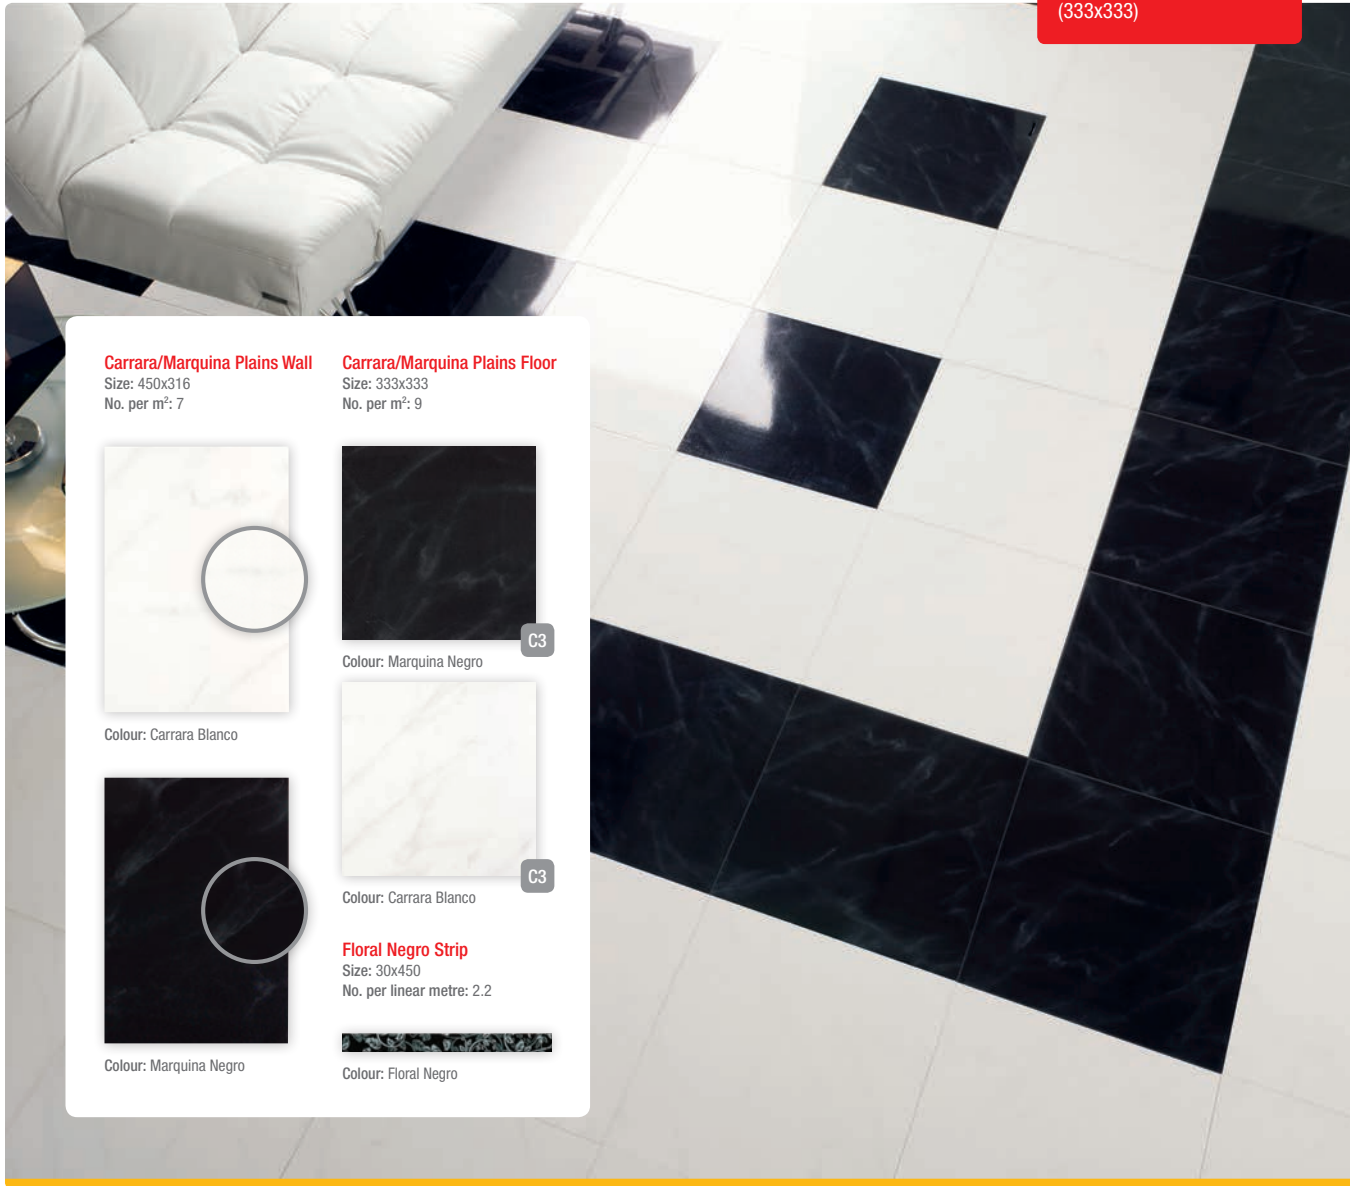

Carrara/ Marquina

Wall: Ceramic Gloss
(450x316)

Floor: Ceramic Gloss
(333x333)

Carrara/Marquina Plains Wall

Size: 450x316
No. per m²: 7

Colour: Carrara Blanco

Colour: Marquina Negro

Carrara/Marquina Plains Floor

Size: 333x333
No. per m²: 9

Colour: Marquina Negro

Colour: Carrara Blanco

Floral Negro Strip

Size: 30x450
No. per linear metre: 2.2

Colour: Floral Negro