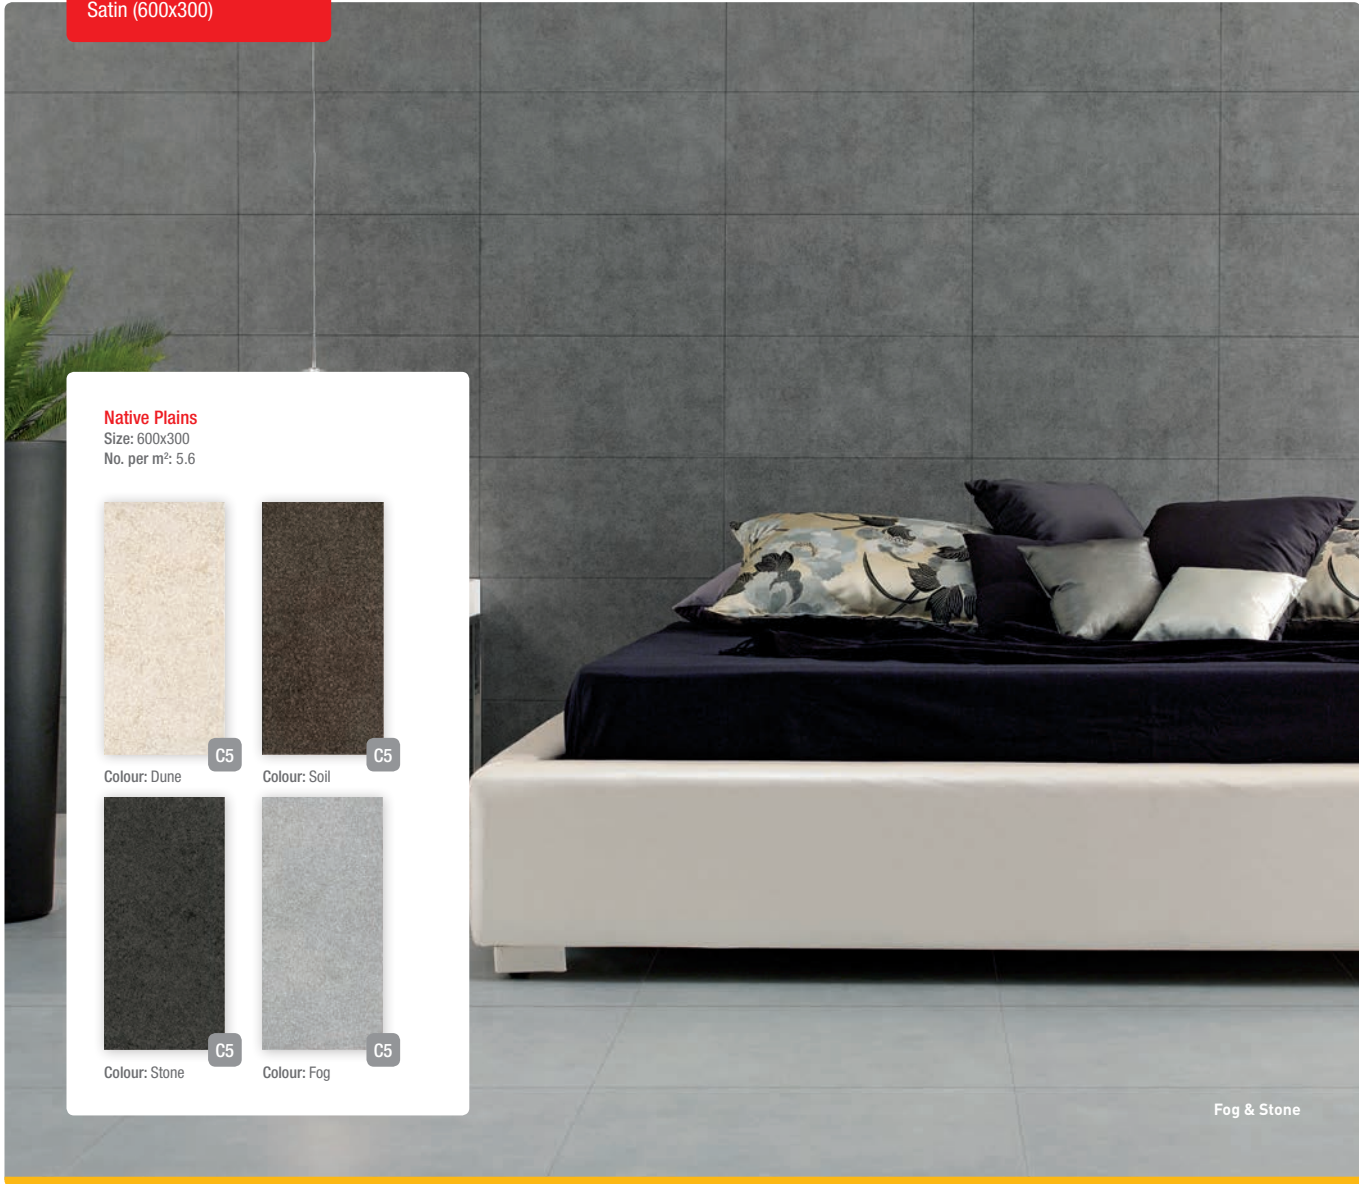

Native

Wall & Floor: Porcelain
Satin (600x300)

Native Plains

Size: 600x300
No. per m²: 5.6

C5

C5

C5

C5

Fog & Stone

Mosaic Glass & Stone

Mosaic: (300x300)

Glass & Stone Sheets

Size: 300x300

This product
must be sealed.
We recommend
Lithofin MN
Stainstop.

Mosaic Marble & Glass

Mosaic: (300x300)

Marble & Glass Sheets

Size: 300x300

This product
must be sealed.
We recommend
Lithofin MN
Stainstop.