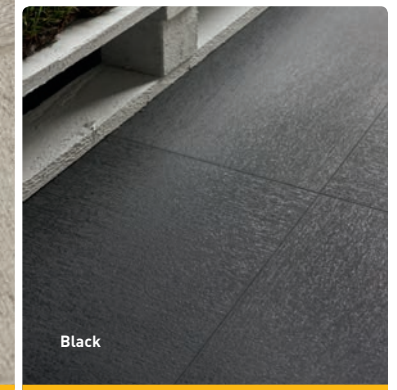

Black

Silver