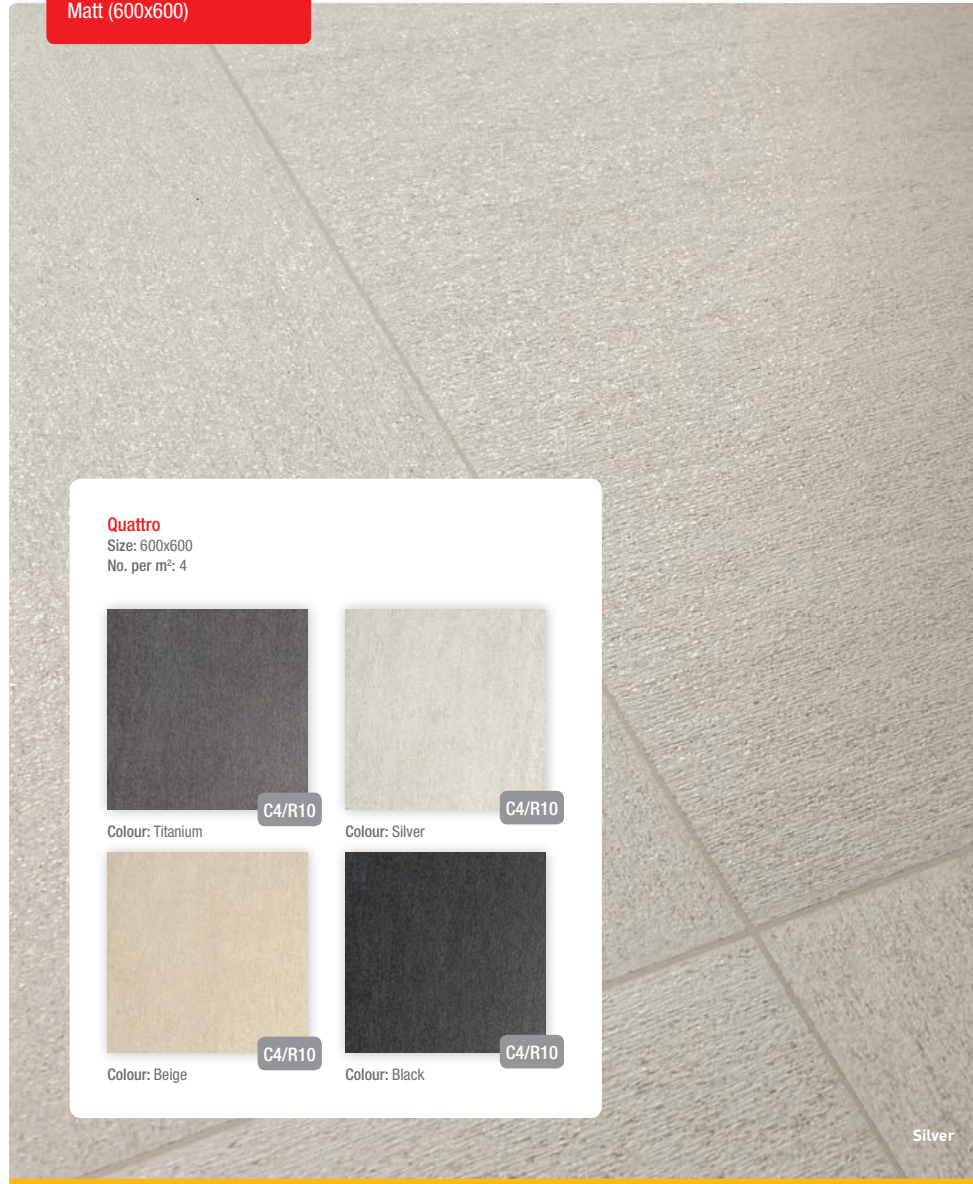

Colour: Black

Preto Ardosa Plain

Size: 600x300
No. per m²: 5.6

C4

Colour: Black

Quattro

Floor: Full Body Porcelain
Matt (600x600)

Quattro