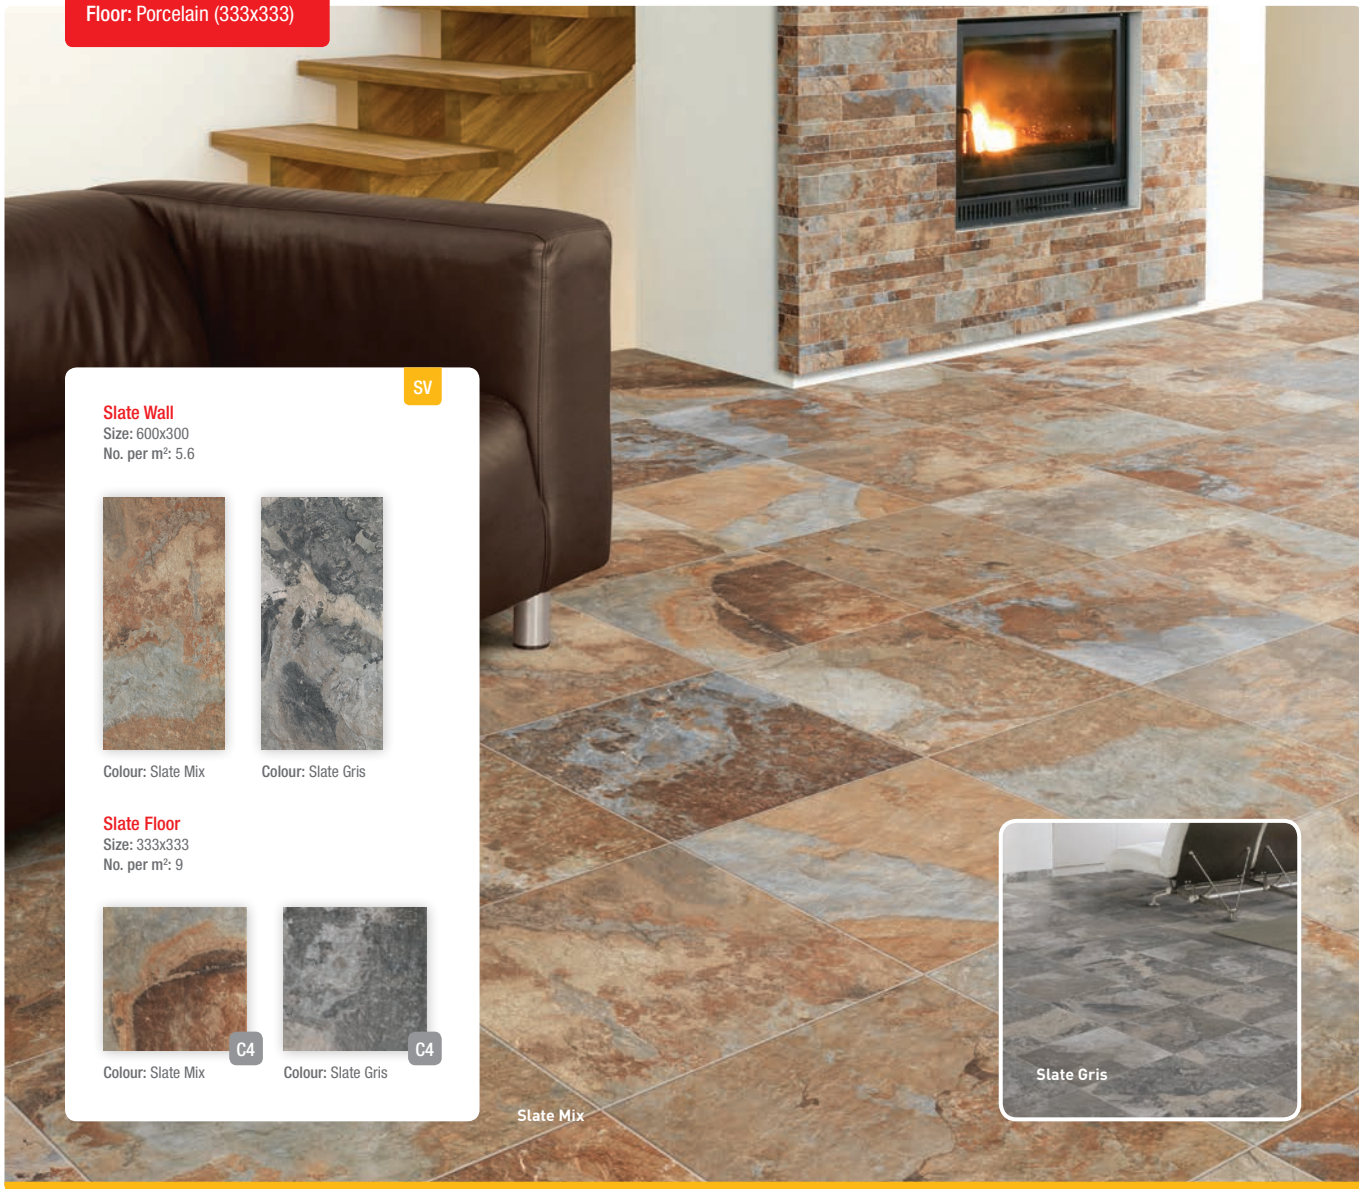

Slate Gris

Slate

Wall: Porcelain (600x300)
Floor: Porcelain (333x333)

SV

Slate Wall
Size: 600x300
No. per m²: 5.6

Slate Floor
Size: 333x333
No. per m²: 9

C4

C4

Slate Mix