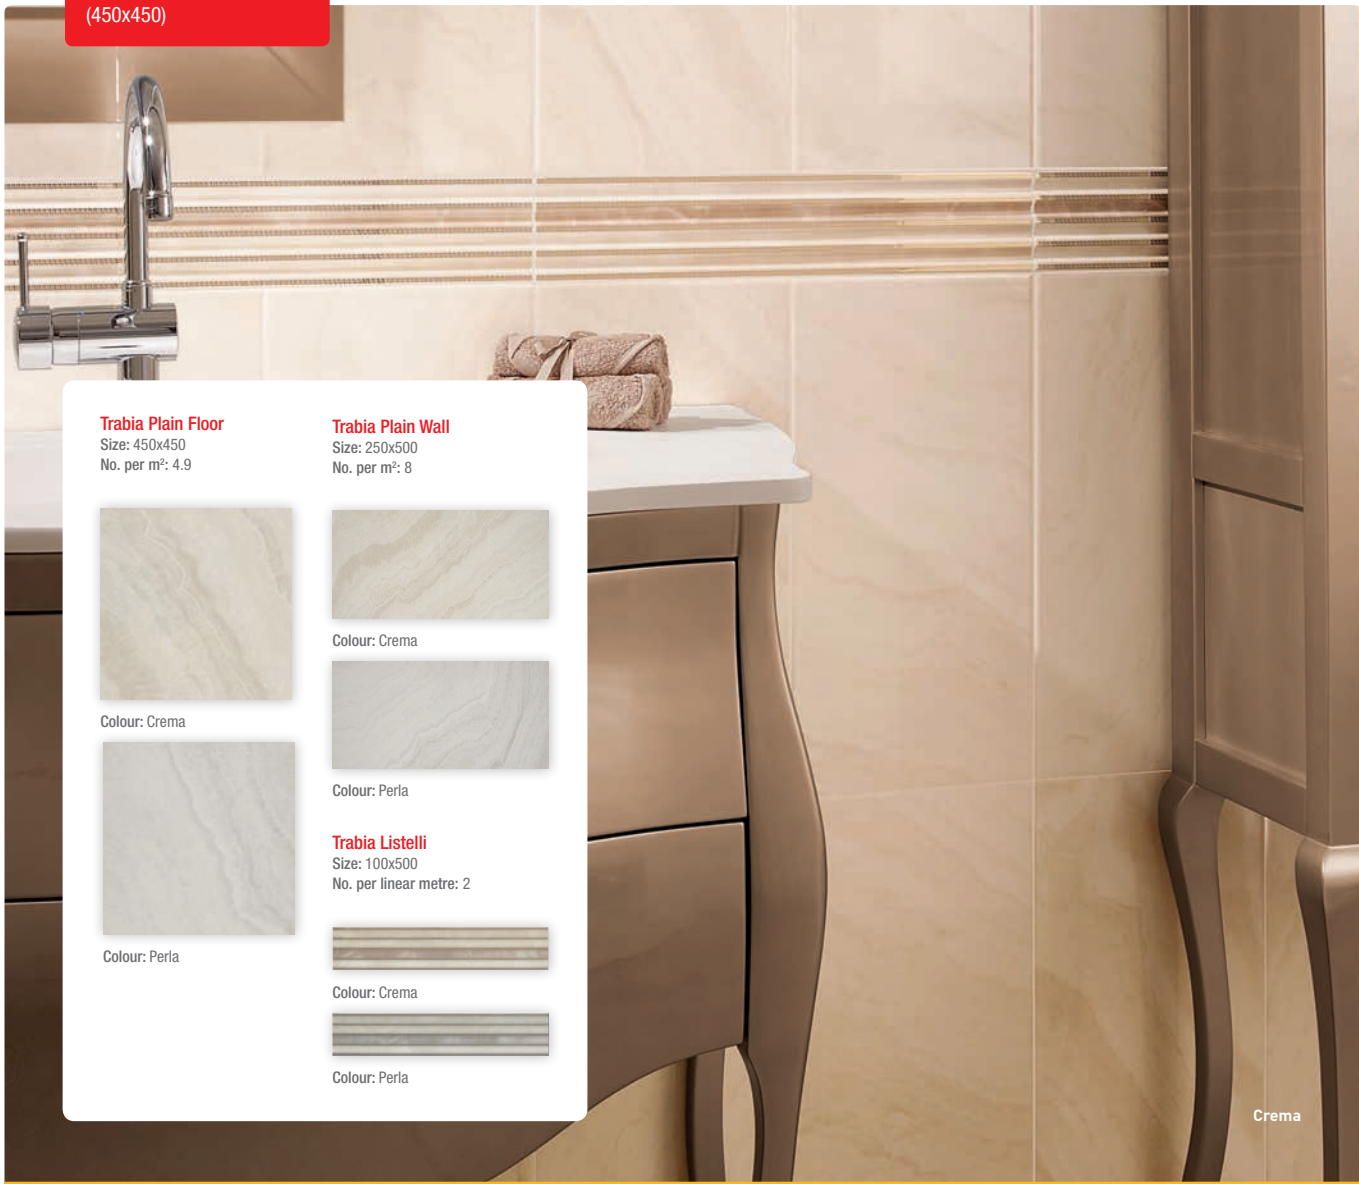

Trabia

Wall: Ceramic Gloss
(250x500)
Floor: Ceramic Gloss
(450x450)