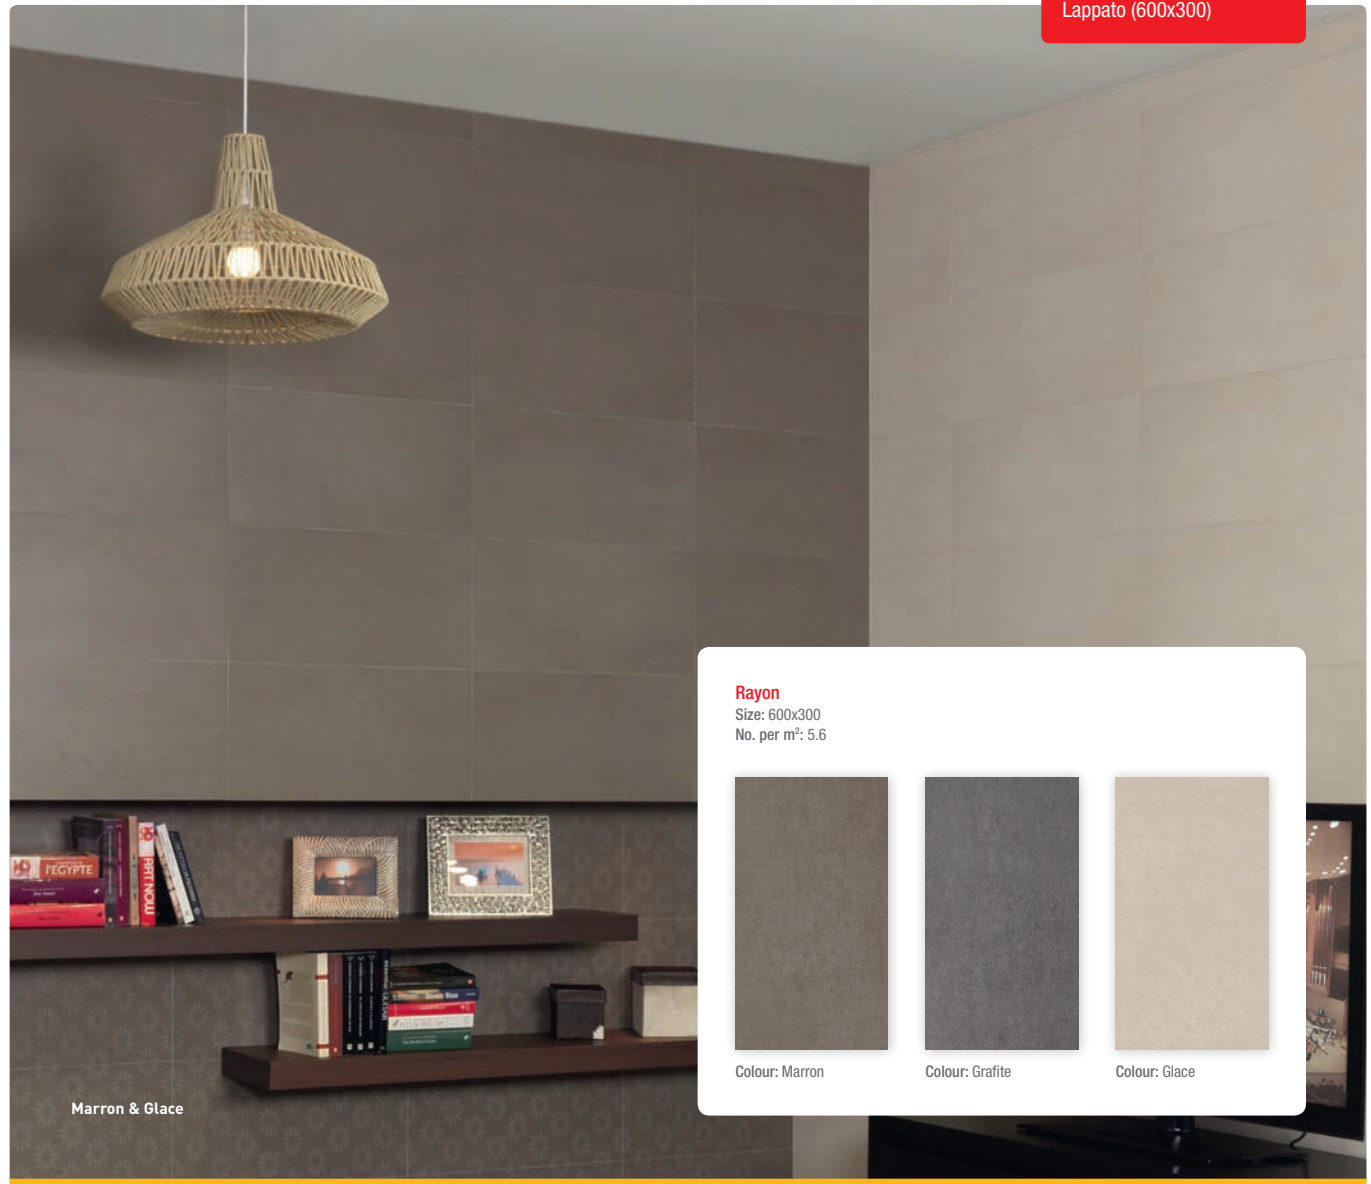

Rayon

Wall & Floor: Porcelain
Lappato (600x300)

Rayon

Size: 600x300

No. per m²: 5.6

Marron & Glace