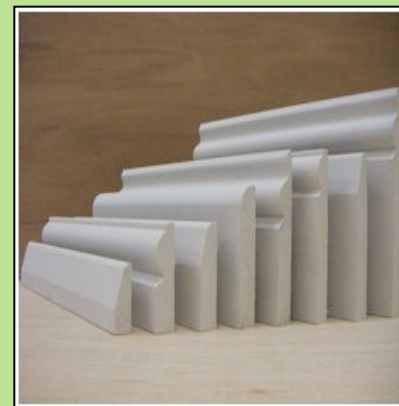

Now Available At The Builders Supply Company

Your Local Independent Builders Merchants

Scandinavian Pine

Also referred to as 'Redwood' to differentiate it from 'Whitewood' such as Spruce, it is imported from Sweden, Finland and Russia. The grades vary for different uses. Knots are common but their size and quality vary according to the part of the tree from which boards are converted. It should be noted that the timber is kiln dried prior to shipping but the moisture content is often about 18% and therefore higher than most kiln dried hardwood moisture contents.

Plywood Door Blank FD30

Fire Door.
30 Minute Fire Rated.
This door can be cut to size.
Solid Core Construction.
44mm Thick.

Veneered Sheets

Veneered sheets provide a quality finish to a variety of jobs and can be stained to the required colour. An array of different species of veneer are also available, from Oak all the way through to Cherry.

Cabershield

A moisture resistant P5 tongue and groove board with a permanent protective non-slip coating. Complementing Norbord's Caberdek the UK's leading peel clean board Cabershield is made from the same 22mm P5 board but with a tough Polyurethane coating permanently bonded to the top surface.

MDF Skirtings and Architraves

Available in long lengths.
Defect Free.
Double Primed.
Minimum sanding required.
Ready to receive top coat.
Consistent high quality.
Stable high density.
Completely Sealed all round.
NHBC approved.