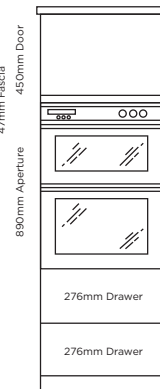

Double Oven Housing (10B)