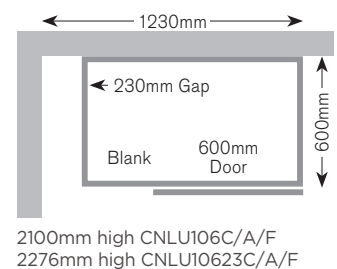

Corner Larder Unit

Supplied with full frontal matched blanking panel and optional corner post.