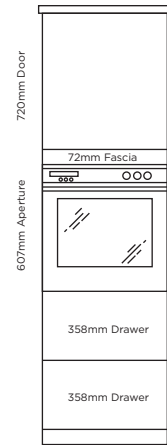

TALL OVEN HOUSINGS

WIDTH: 600MM HEIGHT: 2276MM

Single Oven Housing (4A)

Single Oven Housing (5A)

Single Oven Housing (6A)

Single Oven Housing (10A)

Single Oven Housing (10E)

Single Oven & Microwave/ Compact Oven Housing (1A)[†]