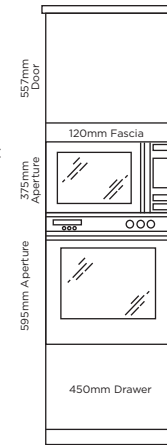

Single Oven & Microwave/ Compact Oven Housing (2A)[†]