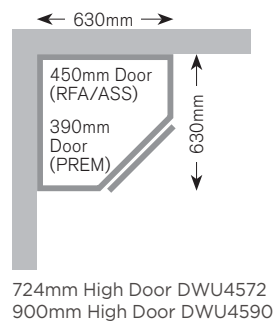

Diagonal Corner Wall Unit