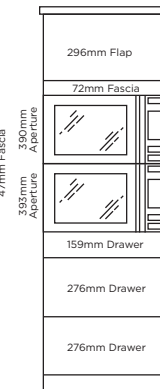

Microwave/ Compact Oven Housing (10C)[†]