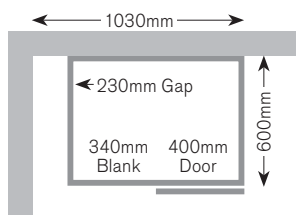

Full Height CB86FA
Drawer Line CB86DA