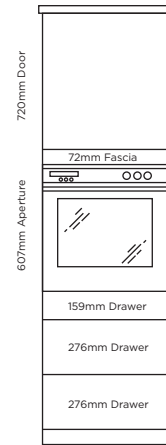

TALL OVEN HOUSINGS

WIDTH: 600MM HEIGHT: 2276MM

Single Oven Housing (4A)

Single Oven Housing (5A)

Single Oven Housing (6A)

Single Oven Housing (10A)

Single Oven Housing (10E)

Single Oven & Microwave/ Compact Oven Housing (1A)[†]