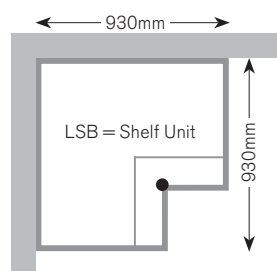

L Shaped Corner Base Unit

Full Height Door LSB991PCF
Drawer Line LSB991PCD