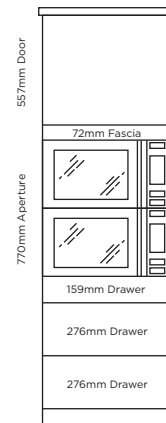

Microwave/ Compact Oven Housing (10C)