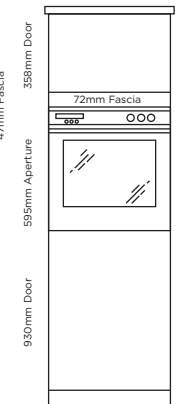

Single Oven & Integrated Fridge Housing (A)