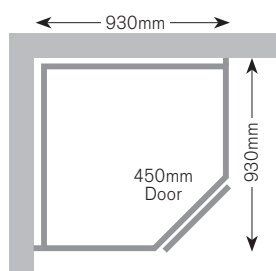

Diagonal Corner Base Unit

Full Height DBU99F
Drawer Line DBU99D