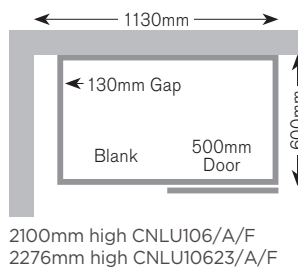

Corner Larder Unit

Supplied with full frontal matched blanking panel and optional corner post.