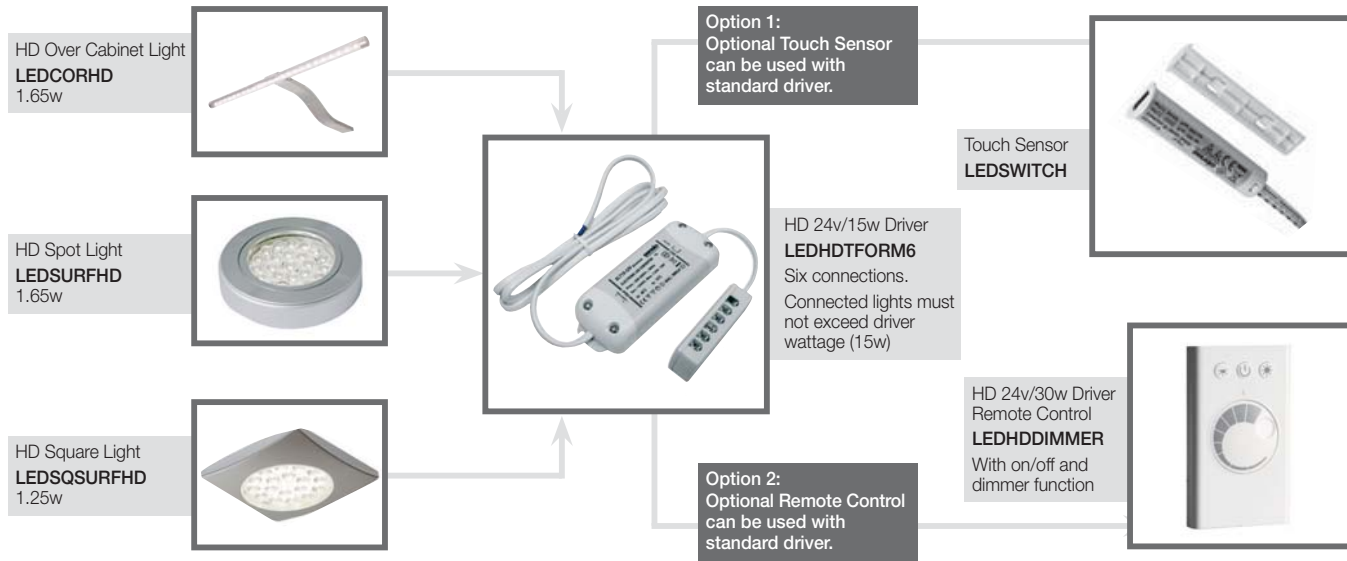

LIGHTING

EXAMPLE 1