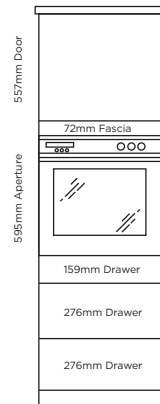

L Shaped Corner Wall Cabinet

Corner Post

OVEN HOUSINGS

WIDTH: 600MM HEIGHT: 2100MM

Single Oven Housing (4A)

Single Oven Housing (5A)

Single Oven Housing (6A)

Single Oven Housing (10A)