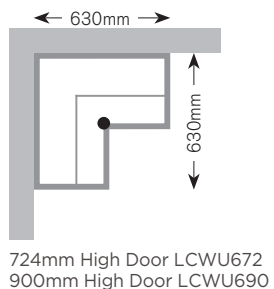

L Shaped Corner Wall Cabinet