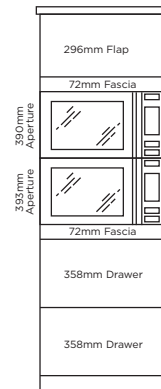

Microwave/ Compact Oven Housing (10F)[†]