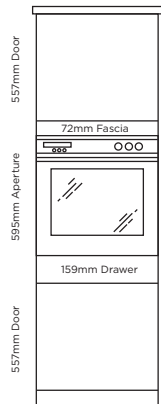

L Shaped Corner Wall Cabinet

Corner Post

OVEN HOUSINGS

WIDTH: 600MM HEIGHT: 2100MM

Single Oven Housing (4A)

Single Oven Housing (5A)

Single Oven Housing (6A)

Single Oven Housing (10A)