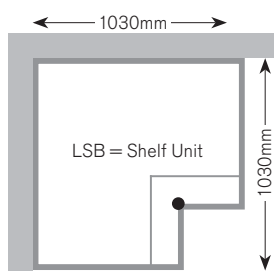

Full Height Door LSB101PCF
Drawer Line LSB101PCD