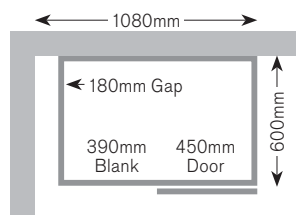

900mm Corner Base Unit

Full Height CB96FA
Drawer Line CB96DA