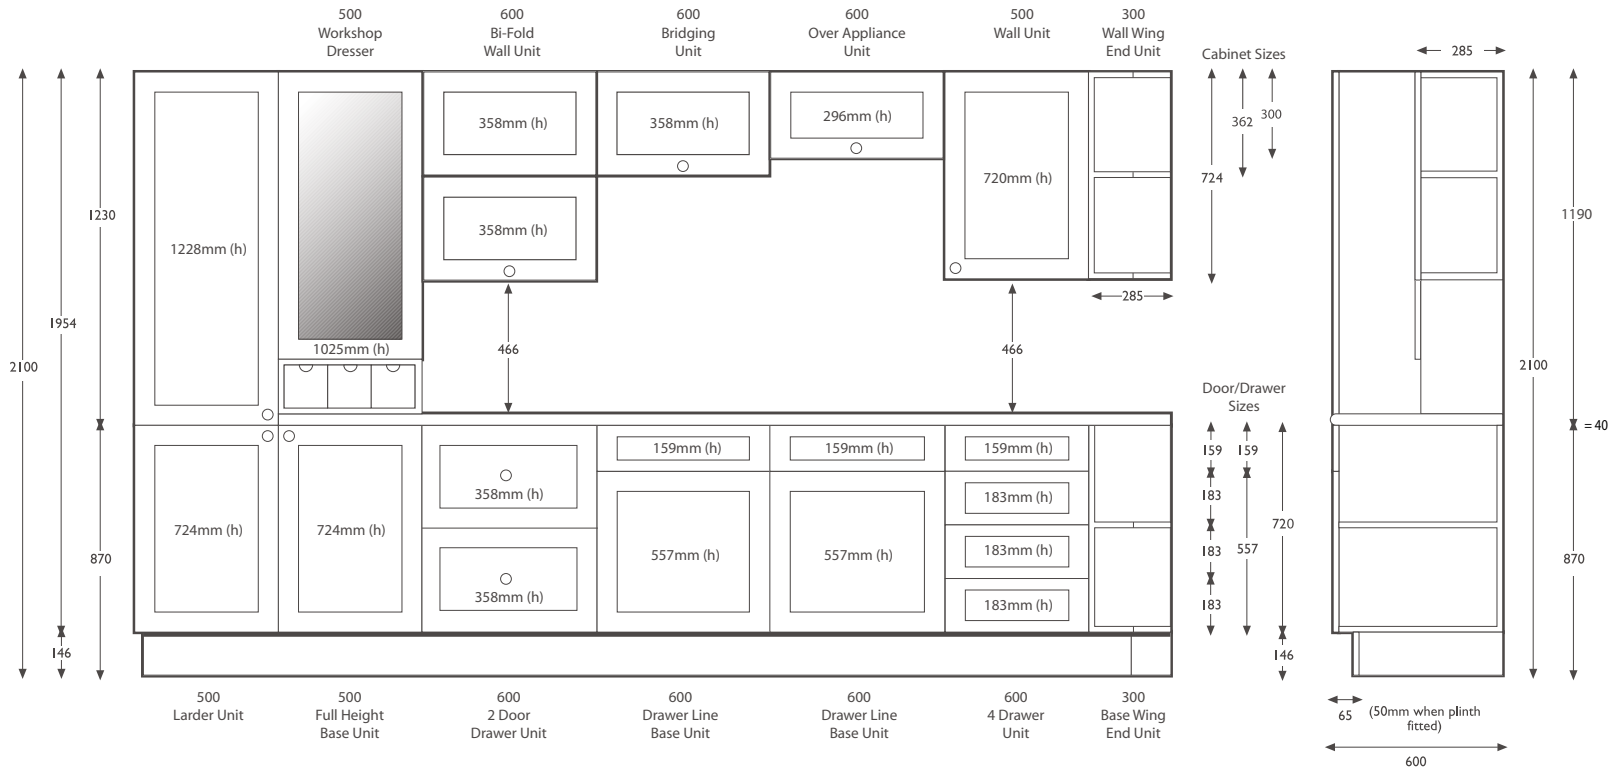

UNIT ELEVATIONS

HEIGHT: 2100MM

1. 500/600/800/900 2-Drawer Pan units, 358mm (h) Bridging units and 724mm (h) Bi-fold Wall units available in contemporary and classic ranges.
2. 1000 2-Drawer Pan unit, 358mm (h) Bridging unit and 724mm (h) Bi-fold Wall unit available in all contemporary ranges.
3. 150 Base units available in contemporary and classic ranges.
4. 500/600/800/900/1000 3-Drawer Pan units available in all ranges.
5. Convex curved Base and Wall units available in Austin, Baltimore, Boston, Edmonton, Georgia, New Haven, New Haven PTO, New England, New York, New York PTO, Primo Noce, Rockfort, Rockfort PTO, Vancouver, Westport, Westport PTO and Woodbury only.
6. Concave curved Base and Wall units available in Austin, Boston, New England, New York Gloss and New York PTO (Concave Island units available in Boston and New York Gloss Ivory, Gloss Cashmere and Gloss White only).
7. 500/600/800/900/1000 Flap Down units available in all contemporary ranges.
8. Full Height Appliance Frontals available in Orlando, Westport, Westport PTO and Woodbury only.

NB: Base cabinet height to underside of worktop is 870mm. Actual base cabinet depth is 570mm (600mm with worktop). Actual wall cabinet depth is 285mm on RFA & Assembled and 330mm on Premium.