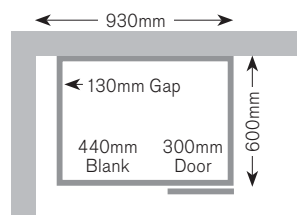

CORNER UNITS

All corner base units have centre hung doors with 110° hinges. Corner posts and blanking panels are fitted as standard. On corner base units with a corner post, a blanking panel covers the void of the unit.

Some of our corner base units are available with a shelf or with a range Kesseböhmer storage (not fitted). Kesseböhmer storage options include Le Mans ½ Carousel, or a Magic Corner, see price bands for prices and availability.

IMPORTANT: Please specify the handing of the side of the blanking panel when ordering, example for Right Hand Blank order RHB and vice versa for Left Hand Blank.

L Shaped Corner Base Units

A corner unit can be ordered with either a shelf or a revolving 3/4 carousel (not fitted). The two doors are hinged on the end panels and open to 170°. Full height door or door and dummy drawer front styles are available.

Diagonal and Concave Base Units

A diagonal corner unit with a shelf. Diagonal and concave corner base units have a single hinged door that opens to 110°. Diagonal corner base units available with full height door and door/dummy drawer front styles. Concave corner base units are available with a full height door only.

Milano range of corner base units allows wide flexibility in the positioning of corner units for the clearance of water or soil vent pipes when required.

800mm Corner Base Unit

Full Height CB86FB
Drawer Line CB86DB