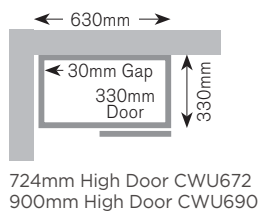

CORNER UNITS

Corner Wall Unit

Conventional corner wall units should be positioned 30mm from the return unit. The corner post supplied, automatically spaces out the return unit to avoid the clashing of protruding handles.

Diagonal Corner Wall Unit

The diagonal corner wall unit, including spacers, fits into a corner situation measuring 630mm x 630mm. Diagonal corner wall units cannot be hung separately or at the end of a run of units.

L Shaped Corner Wall Unit

'L' corner wall units are designed to provide an additional 30mm in both directions. Consequently, no additional spacing is required.

Corner Larder Unit

Corner larder units should be positioned 30mm from the return unit. The corner post when fitted will space out the unit to avoid clash of handles. If the larder adjoins a base or wall unit then a full blanking panel (supplied) should be fitted.

Corner Post

The corner post allows product ranges with protruding handles to be offset by 30mm in order to avoid possible clashing of drawer handles in a corner. The corner post automatically spaces out the units to the correct size across Dimension A.

However, the fitter must remember to position the corner units (as appropriate) from the wall (see below).

Corner Wall Unit