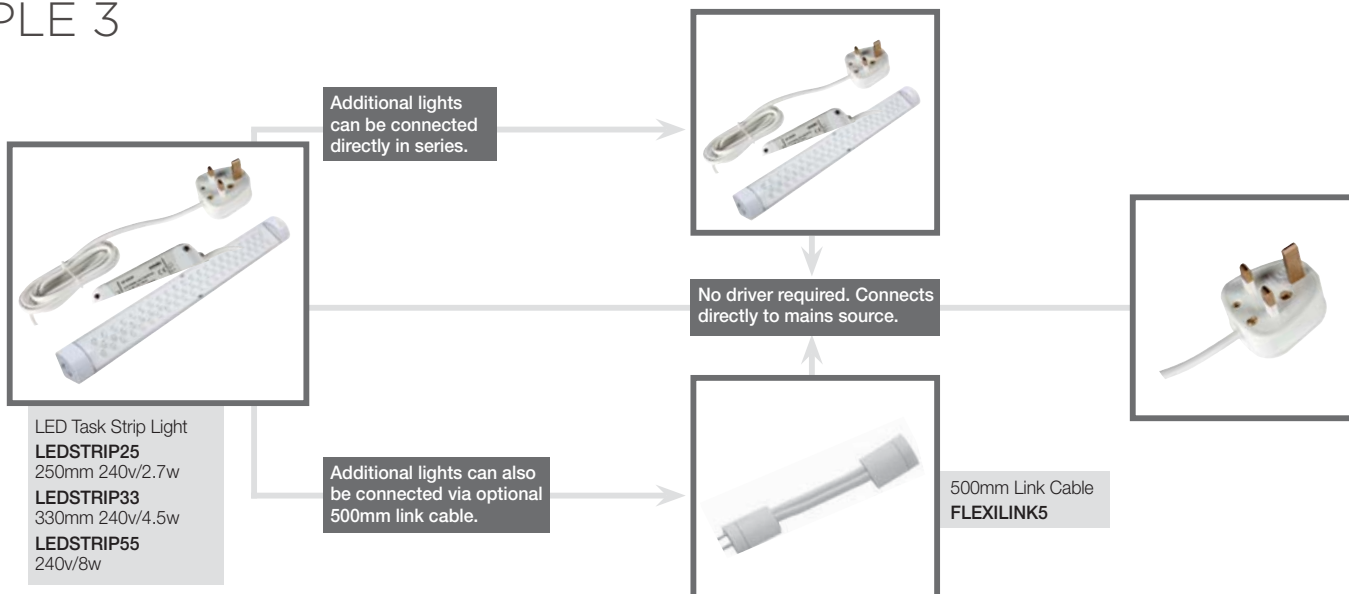

LIGHTING

EXAMPLE 1

EXAMPLE 2

EXAMPLE 3