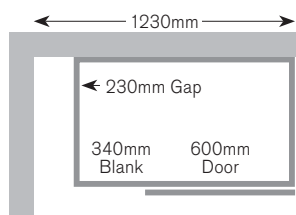

Full Height Door CB106FC
Drawer Line CB106DC