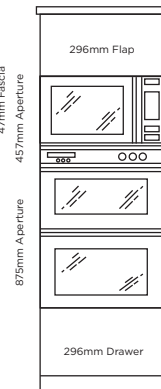

Double Oven & Microwave Housing (8C)[†]

Fascia panels can be cut to suit, edging tape is available in selected finishes for re-edging the fascia after cutting. See page 163 for edging tape availability and price.

[†]Supplied with a 18mm dividing shelf (supplied loose).

IMPORTANT: Check appliance dimensions fit the appliance housing before ordering.

When fitting any appliances the manufacturers installation instructions must always be read prior to any installation and followed throughout.