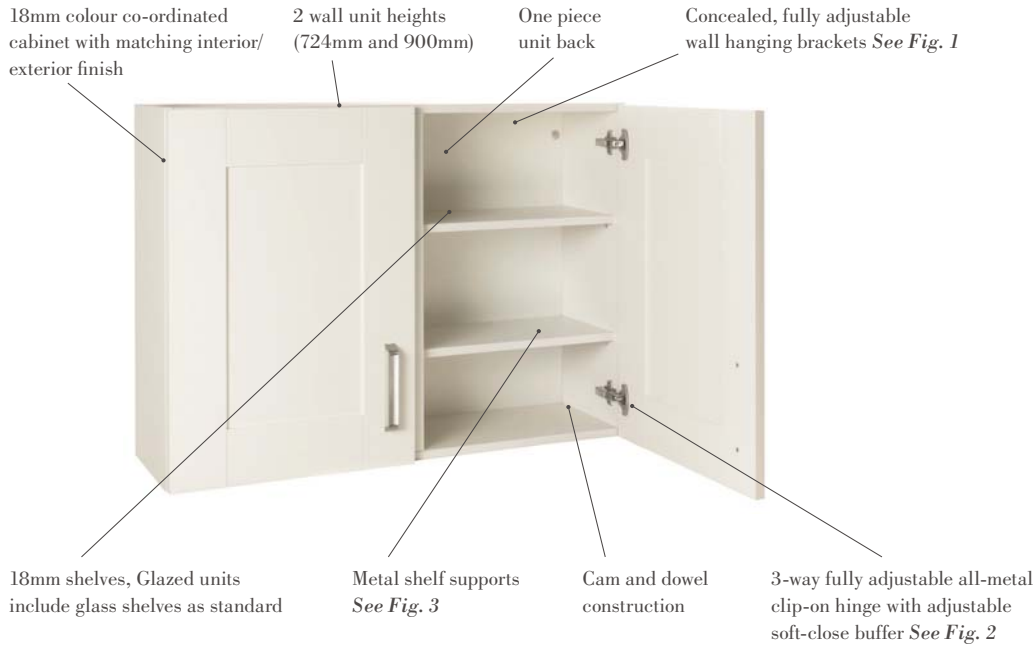

WALL UNIT SPECIFICATION 18MM CABINET FEATURES

Fig. 1

Fig. 2

Fig. 3

Fig. 4

BASE UNIT SPECIFICATION 18MM CABINET FEATURES

Fig. 5

Fig. 6

PREMIUM

Our Premium specification is supplied assembled with solid backs on base (15mm - *see fig. 7*) and 330mm deep wall units (8mm), 2mm PVC front facing cabinet edging (*see fig. 8*) and decorative chrome profile (*see fig. 9*) on drawer boxes. Only available in cabinet colours Oak, Ivory and white.