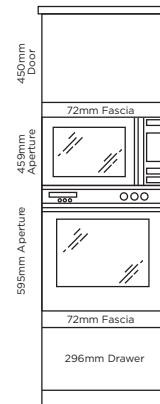

Single Oven & Microwave/ Compact Oven Housing (1A)[†]