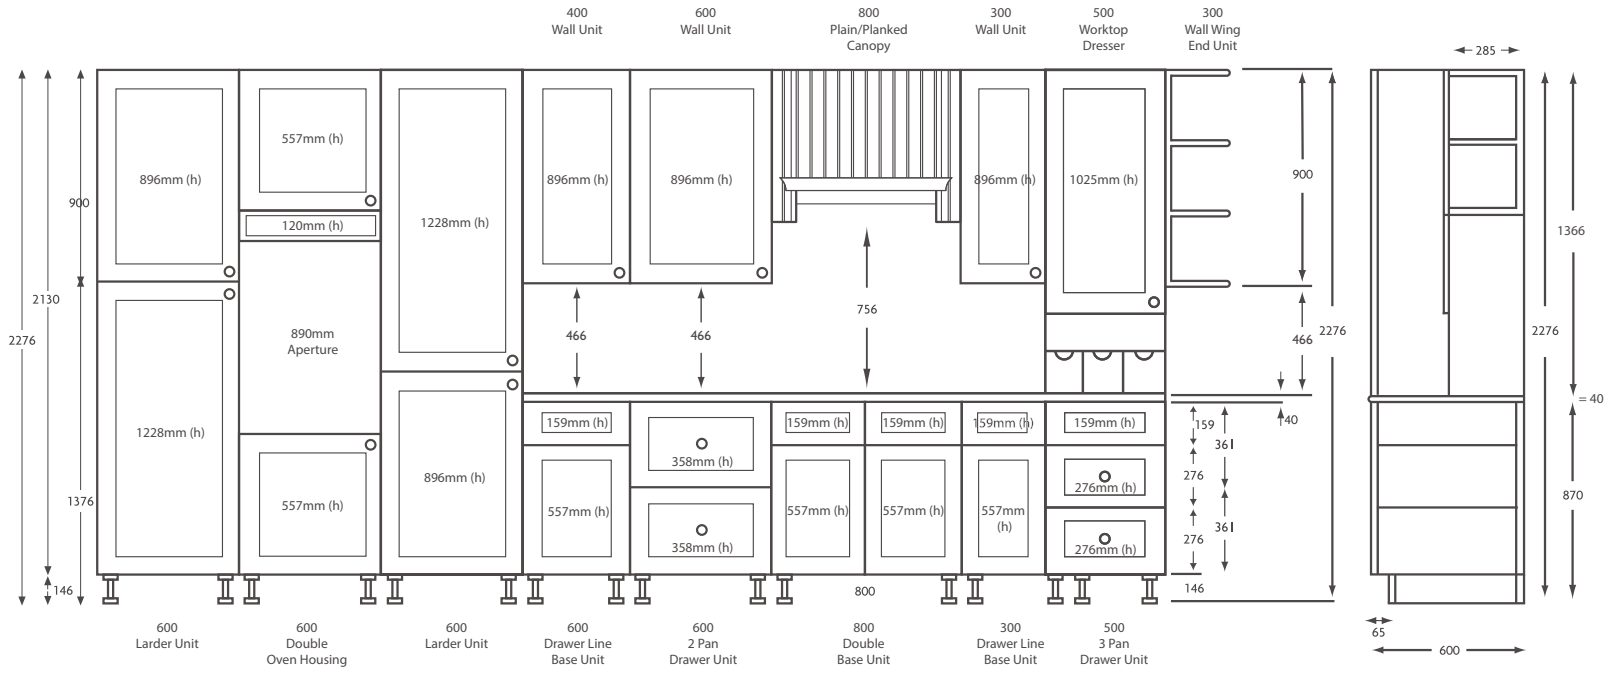

UNIT ELEVATIONS

HEIGHT: 2276MM

NB: Base cabinet height to underside of worktop is 870mm. Actual base cabinet depth is 570mm (600mm with worktop). Actual wall cabinet depth is 285mm on RFA & Assembled and 350mm on Premium.