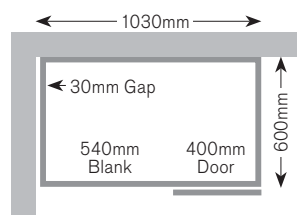

1000mm Corner Base Unit

Full Height Door CB106FB
Drawer Line CB106DB