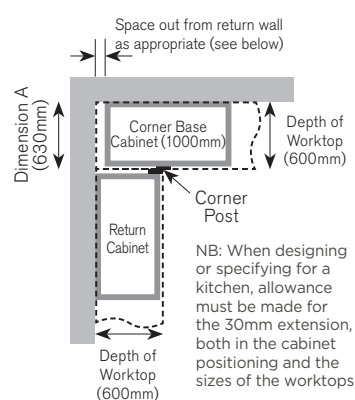

Corner Post