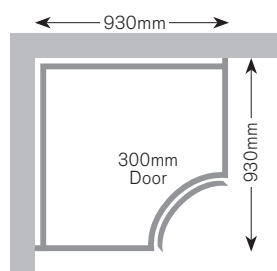

Concave Corner Base Unit

Full Height Door COB991PCF