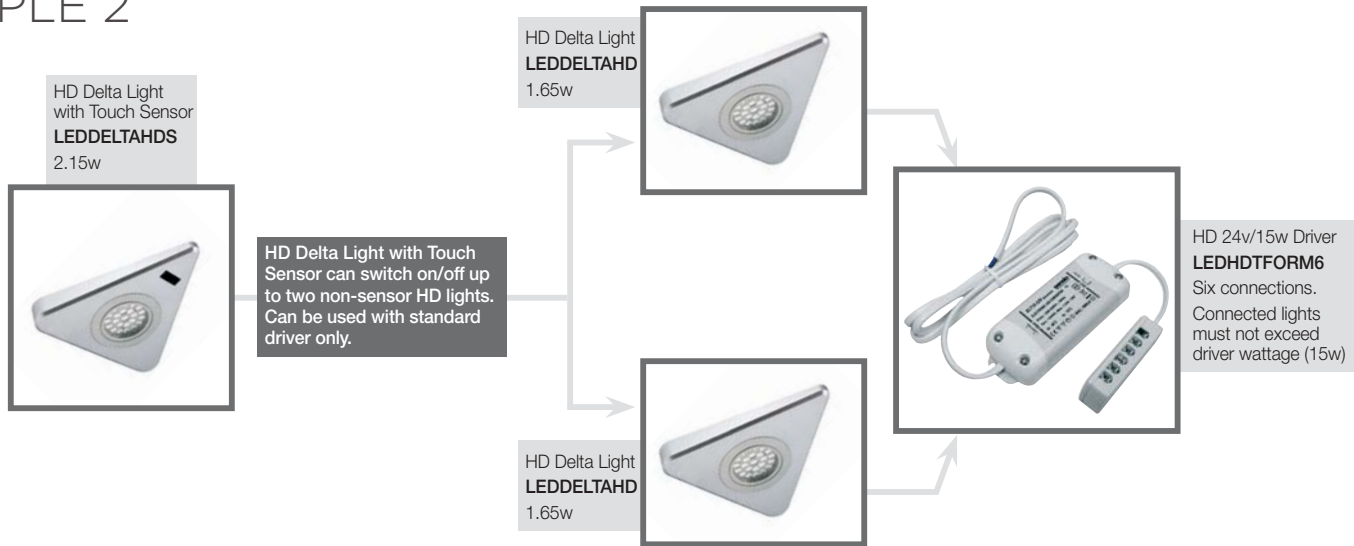

LIGHTING

EXAMPLE 1

EXAMPLE 2

EXAMPLE 3