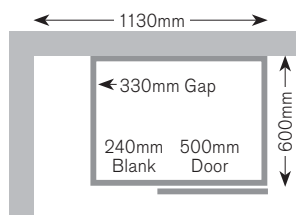

Full Height CB86FC
Drawer Line CB86DC