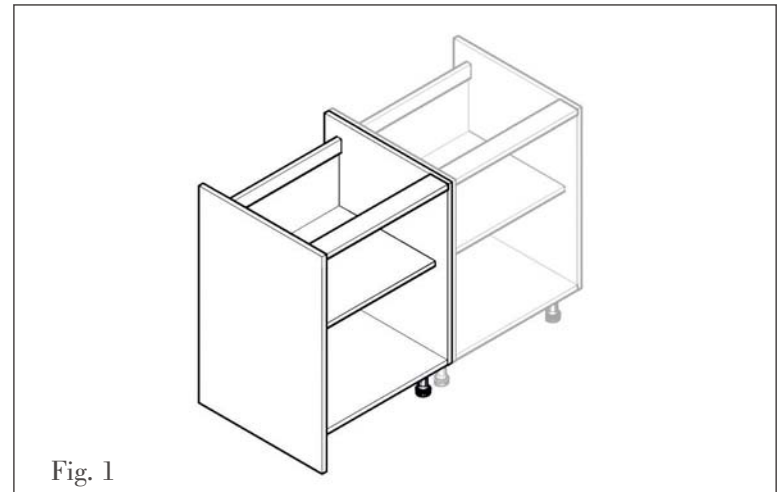

HOW TO ORDER

The replacement cabinet ends are easy to order. Simply add one of the following suffixes to the standard unit code:

- For a replacement cabinet end to the left hand side of a unit add GL. For example BU56F GL (See Fig.1)
- For a replacement cabinet end to the right hand side of a unit add GR. For example WU572GR (see Fig.2)
- For replacement cabinet ends to both left and right hand sides of a unit add G2. For example LU56 G2 (see Fig.3)

For Ready for Assembly units the replacement cabinet end panels will be supplied as separate replacement ends for the standard cabinet end panel.