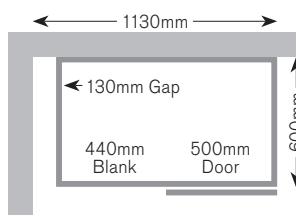

Full Height CB86FA
Drawer Line CB86DA

Full Height CB86FC
Drawer Line CB86DC

900mm Corner Base Unit

Full Height CB96FA
Drawer Line CB96DA

1000mm Corner Base Unit

Full Height Door CB106FB
Drawer Line CB106DB