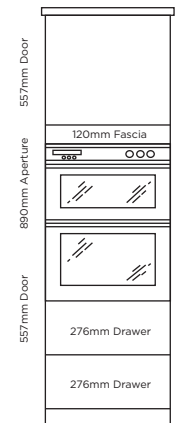

Double Oven Housing (10B)

Fascia panels can be cut to suit, edging tape is available in selected finishes for re-edging the fascia after cutting. See page 163 for edging tape availability and price.

[†]Supplied with a 18mm dividing shelf (supplied loose).

IMPORTANT: Check appliance dimensions fit the appliance housing before ordering.

When fitting any appliances the manufacturers installation instructions must always be read prior to any installation and followed throughout.