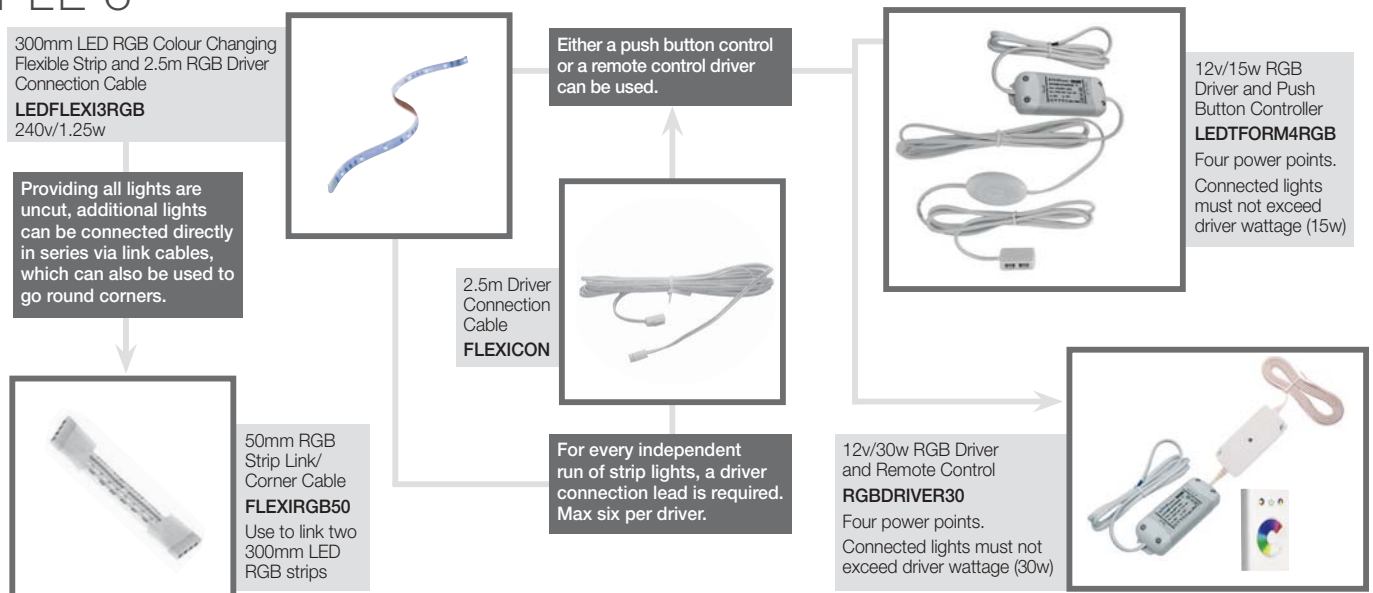

LIGHTING

EXAMPLE 4

EXAMPLE 5

EXAMPLE 6