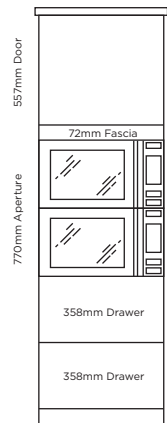

Microwave/ Compact Oven Housing (10F)