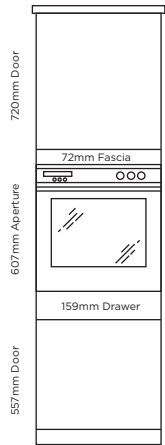

TALL OVEN HOUSINGS

WIDTH: 600MM HEIGHT: 2276MM

Single Oven Housing (4A)

Single Oven Housing (5A)

Single Oven Housing (6A)

Single Oven Housing (10A)

Single Oven Housing (10E)

Single Oven & Microwave/ Compact Oven Housing (1A)[†]