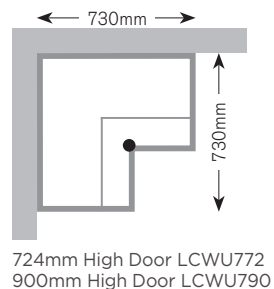

L Shaped Corner Wall Cabinet