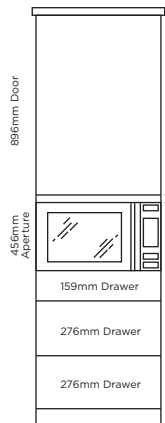

Microwave/ Compact Oven Housing (10D)