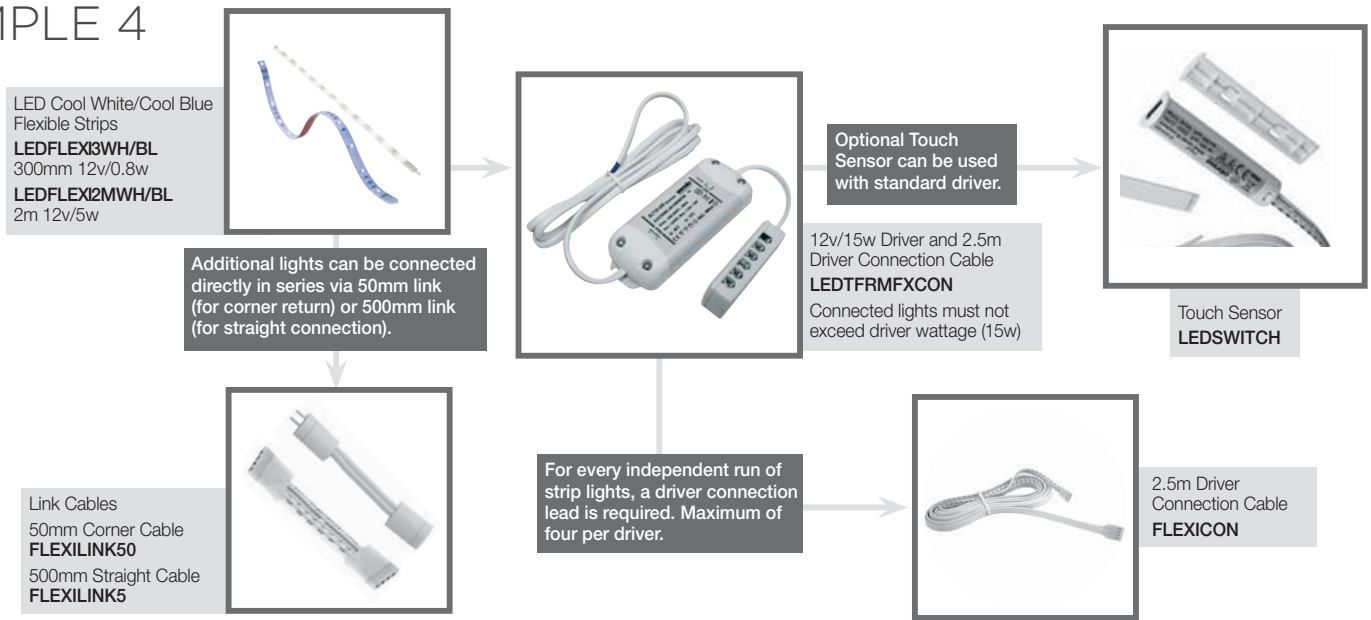

LIGHTING

EXAMPLE 4