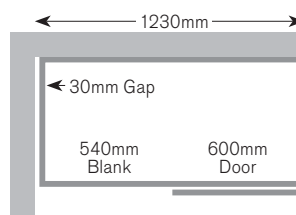

1200mm Corner Base Unit

Full Height Door CB126F
Drawer Line CB126D