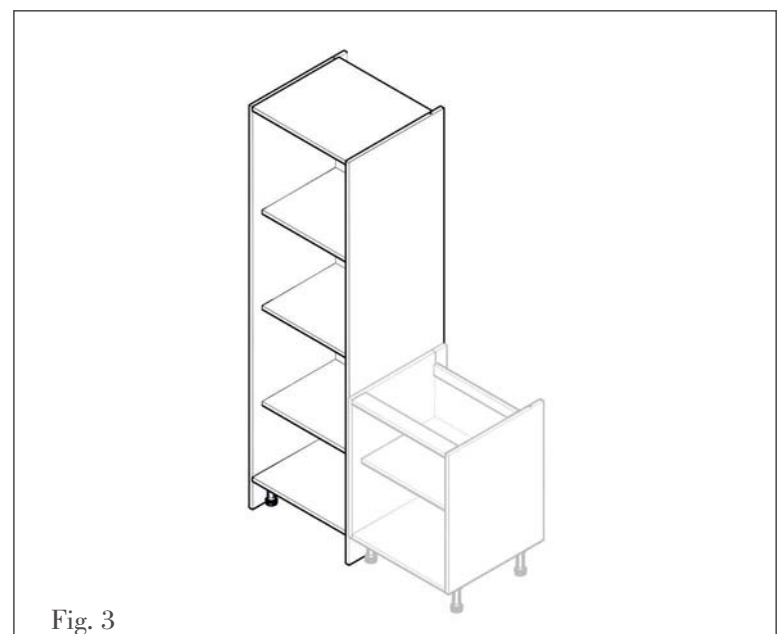

HOW TO ORDER

The replacement cabinet ends are easy to order. Simply add one of the following suffixes to the standard unit code:

- For a replacement cabinet end to the left hand side of a unit add GL. For example BU56F GL (See Fig.1)
- For a replacement cabinet end to the right hand side of a unit add GR. For example WU572GR (see Fig.2)
- For replacement cabinet ends to both left and right hand sides of a unit add G2. For example LU56 G2 (see Fig.3)

For Ready for Assembly units the replacement cabinet end panels will be supplied as separate replacement ends for the standard cabinet end panel.