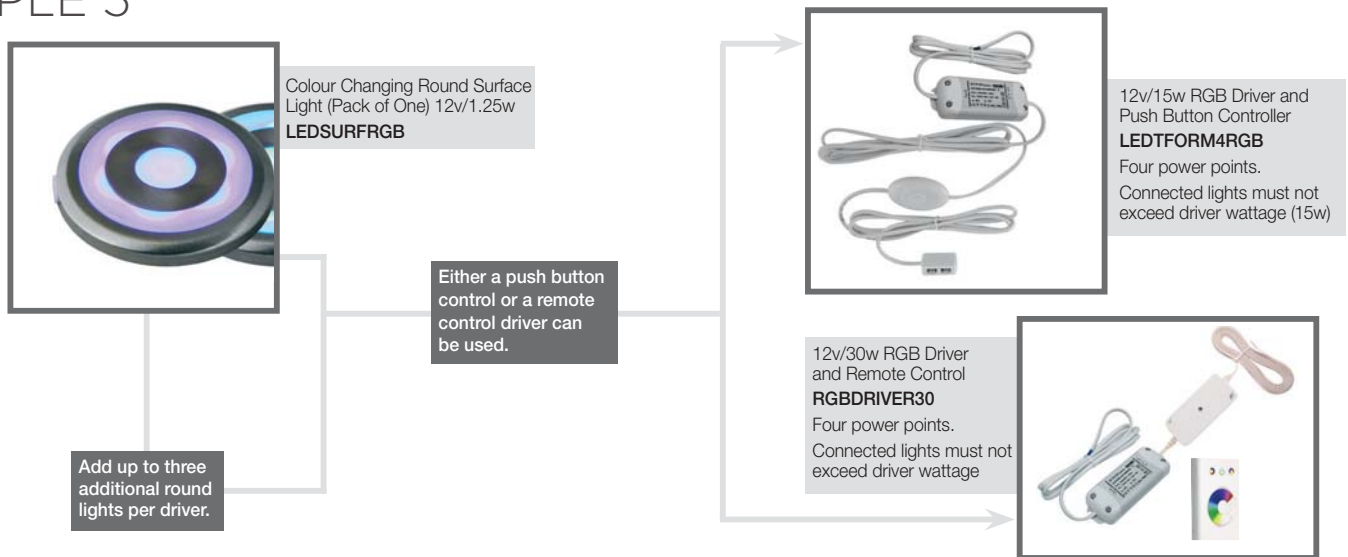

LIGHTING

EXAMPLE 4

EXAMPLE 5

EXAMPLE 6