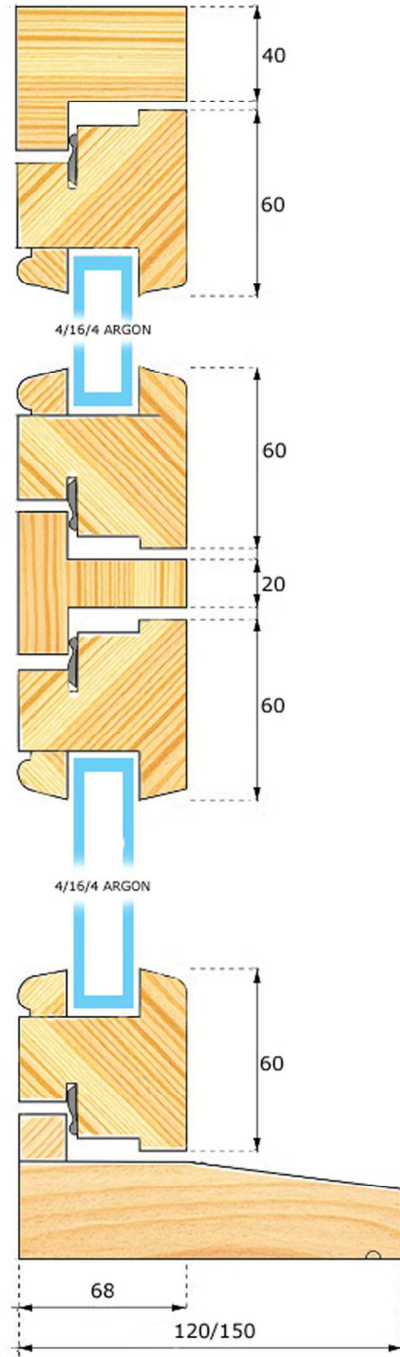

CASEMENT WINDOW
VIEW FROM THE SIDE

CASEMENT WINDOW
VIEW FROM THE TOP

SPECIFICATION: FOR CASEMENT WINDOW	
FRAME	68mm/ 40mm STANDARD 90mm/40mm FRENCH FRAME
WOOD:	Softwood/ Hardwood/ Oak Engineered Timber-treated multi-layered wood (softwood and, hardwood, oak), which minimizes swelling and warping and prolongs the life of the product.
FINISH:	<ul style="list-style-type: none"> • 4 stage treatment process • high quality stains • micro-porous paints (RAL colour chart)"GORI" • environmentally friendly REMMERS products • single, dual colour
GLAZING:	Standard : 4/16/4T with Argon "Thermo float" UV= 1,1 W/m2K Glazing options: <ul style="list-style-type: none"> • Laminated glass • Toughened glass • Reflective, Sun Guard • Sound reduction • Obscure glass
SPACER BAR: (Included in double Glazed unit) SWISSPACER	Standard: Aluminium Composite plastic- colours: white, black, brown, grey
OPENING:	<ul style="list-style-type: none"> • turn, • tilt, • fixed
HARDWARE:	Standard:"Caldwell", "Roto "quality hardware, "Hoppe" Locking handles,
SEAL:	Q-Ion by "Schlegel"
BARS: (OPTIONAL)	<ul style="list-style-type: none"> • Victorian bars • Georgian bars • Leadlight
EXTRAS:	<ul style="list-style-type: none"> • Sliding sash stop which can be used to secure the window shut, or be positioned to allow a small opening for ventilation • Sold in packs of 2 with 1 key
SWISSPACER:	<ul style="list-style-type: none"> • composite plastic- colours: white, black, brown, grey