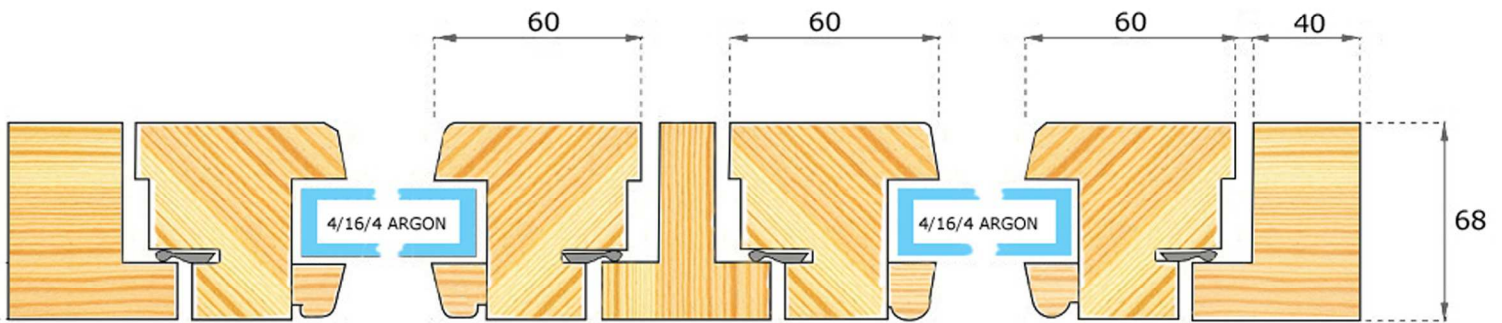

CASEMENT WINDOW
VIEW FROM THE SIDE

CASEMENT WINDOW
VIEW FROM THE TOP

SPECIFICATION: FOR CASEMENT WINDOW	
FRAME	68mm/ 40mm STANDARD 90mm/40mm FRENCH FRAME
WOOD:	Softwood/ Hardwood/ Oak Engineered Timber-treated multi-layered wood (softwood and, hardwood, oak), which minimizes swelling and warping and prolongs the life of the product.
FINISH:	<ul style="list-style-type: none"> • 4 stage treatment process • high quality stains • micro-porous paints (RAL colour chart)"GORI" • environmentally friendly REMMERS products • single, dual colour
GLAZING:	Standard : 4/16/4T with Argon "Thermo float" UV= 1,1 W/m2K Glazing options: <ul style="list-style-type: none"> • Laminated glass • Toughened glass • Reflective, Sun Guard • Sound reduction • Obscure glass
SPACER BAR: (Included in double Glazed unit) SWISSPACER	Standard: Aluminium Composite plastic- colours: white, black, brown, grey
OPENING:	<ul style="list-style-type: none"> • turn, • tilt, • fixed
HARDWARE:	Standard:"Caldwell", "Roto "quality hardware, "Hoppe" Locking handles,
SEAL:	Q-Ion by "Schlegel"
BARS: (OPTIONAL)	<ul style="list-style-type: none"> • Victorian bars • Georgian bars • Leadlight
EXTRAS:	<ul style="list-style-type: none"> • Sliding sash stop which can be used to secure the window shut, or be positioned to allow a small opening for ventilation • Sold in packs of 2 with 1 key
SWISSPACER:	<ul style="list-style-type: none"> • composite plastic- colours: white, black, brown, grey