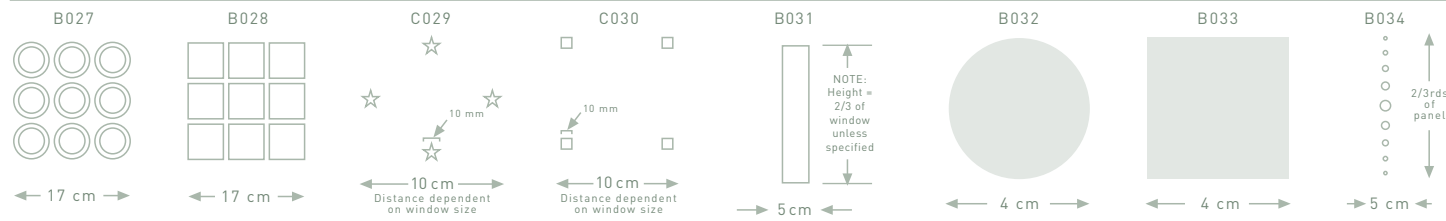

MADE TO MEASURE - PRICE LIST D

W I D T H c m

D

brume designs on film

HOW TO PRICE YOUR WINDOW FILM

IF THE DESIGN CODE YOU CHOOSE STARTS WITH **B, C** or **D** GO TO THE APPROPRIATE PRICE LIST.

A. WE CUT YOUR FILM TO THE EXACT SIZE YOU REQUIRE, NO TRIMMING SHOULD BE NECESSARY BUT FOR PRICING ONLY, ROUND UP OR DOWN TO NEAREST 10CM (EXAMPLE: WINDOW SIZE 88.3 X 122 = £75.00)

B. CHOOSE POSITION OF DESIGN

POSITION POSITION POSITION POSITION

- **COLOUR SPOTS** £1.00 each
- **COLOUR STRIPES** £2.00 each
- **SAFETY SPOTS** £1.00 each

IF YOU HAVE LOTS OF SMALL PANELS OR YOU WANT TO DISCUSS PRICING YOUR PROJECT CALL US ON: 01364 73090

E
U
T
H
G
-
W
H

	30	40	50	60	70	80	90	100	110	120	130	140	150
30	£33.00	£33.00	£33.00	£33.00	£33.00	£33.00	£33.00	£33.00	£33.00	£33.00	£40.00	£40.00	£40.00
40	£33.00	£40.00	£40.00	£40.00	£40.00	£40.00	£40.00	£40.00	£40.00	£40.00	£47.00	£47.00	£47.00
50	£33.00	£40.00	£47.00	£47.00	£47.00	£47.00	£47.00	£47.00	£47.00	£47.00	£54.00	£54.00	£54.00
60	£33.00	£40.00	£47.00	£54.00	£54.00	£54.00	£54.00	£54.00	£54.00	£54.00	£61.00	£61.00	£61.00
70	£33.00	£40.00	£47.00	£54.00	£61.00	£61.00	£61.00	£61.00	£61.00	£61.00	£68.00	£68.00	£68.00
80	£33.00	£40.00	£47.00	£54.00	£61.00	£68.00	£68.00	£68.00	£68.00	£68.00	£75.00	£75.00	£75.00
90	£33.00	£40.00	£47.00	£54.00	£61.00	£68.00	£75.00	£75.00	£75.00	£75.00	£82.00	£82.00	£82.00
100	£33.00	£40.00	£47.00	£54.00	£61.00	£68.00	£75.00	£78.00	£82.00	£82.00	£88.00	£88.00	£88.00
110	£33.00	£40.00	£47.00	£54.00	£61.00	£68.00	£75.00	£78.00	£82.00	£88.00	£88.00	£88.00	£88.00
120	£33.00	£40.00	£47.00	£54.00	£61.00	£75.00	£75.00	£78.00	£82.00	£95.00	£95.00	£95.00	£95.00
130	£40.00	£47.00	£54.00	£61.00	£68.00	£75.00	£82.00	£88.00	£88.00	£95.00	N/A	N/A	N/A
140	£40.00	£47.00	£54.00	£61.00	£68.00	£75.00	£82.00	£88.00	£88.00	£95.00	N/A	N/A	N/A
150	£40.00	£47.00	£54.00	£61.00	£68.00	£75.00	£82.00	£88.00	£88.00	£95.00	N/A	N/A	N/A
160	£40.00	£47.00	£54.00	£61.00	£68.00	£75.00	£82.00	£88.00	£95.00	N/A	N/A	N/A	N/A
170	£40.00	£47.00	£54.00	£61.00	£68.00	£75.00	£82.00	£88.00	£95.00	N/A	N/A	N/A	N/A
180	£40.00	£47.00	£54.00	£61.00	£68.00	£75.00	£82.00	£88.00	£101.00	N/A	N/A	N/A	N/A
190	£40.00	£47.00	£54.00	£61.00	£68.00	£75.00	£82.00	£95.00	£101.00	N/A	N/A	N/A	N/A
200	£40.00	£47.00	£54.00	£61.00	£68.00	£75.00	£88.00	£95.00	£101.00	N/A	N/A	N/A	N/A

PLEASE MAKE SURE YOU ORDER YOUR FILM IN CENTIMETRES

INFORMATION ON THE SIZE OF THE INDIVIDUAL DESIGNS

DESIGNS DIMENSIONS