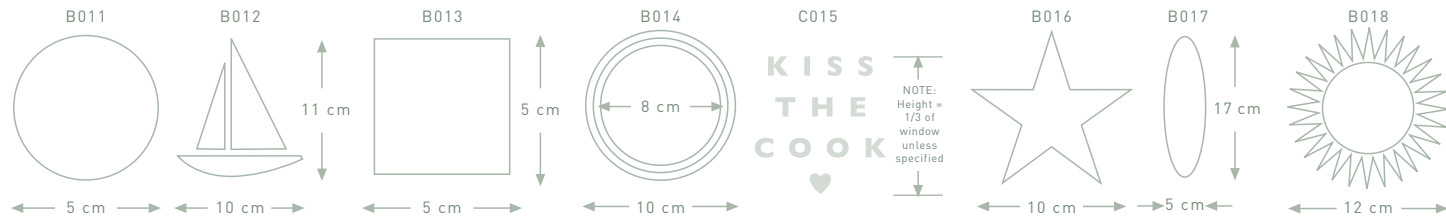

MADE TO MEASURE - PRICE LIST D

W I D T H c m

D

brume designs on film

HOW TO PRICE YOUR WINDOW FILM

IF THE DESIGN CODE YOU CHOOSE STARTS WITH **B, C** or **D** GO TO THE APPROPRIATE PRICE LIST.

A. WE CUT YOUR FILM TO THE EXACT SIZE YOU REQUIRE, NO TRIMMING SHOULD BE NECESSARY BUT FOR PRICING ONLY, ROUND UP OR DOWN TO NEAREST 10CM (EXAMPLE: WINDOW SIZE 88.3 X 122 = £75.00)

B. CHOOSE POSITION OF DESIGN

POSITION POSITION POSITION POSITION

- **COLOUR SPOTS** £1.00 each
- **COLOUR STRIPES** £2.00 each
- **SAFETY SPOTS** £1.00 each

IF YOU HAVE LOTS OF SMALL PANELS OR YOU WANT TO DISCUSS PRICING YOUR PROJECT CALL US ON: 01364 73090

E
U
T
H
G
-
W
H

	30	40	50	60	70	80	90	100	110	120	130	140	150
30	£33.00	£33.00	£33.00	£33.00	£33.00	£33.00	£33.00	£33.00	£33.00	£33.00	£40.00	£40.00	£40.00
40	£33.00	£40.00	£40.00	£40.00	£40.00	£40.00	£40.00	£40.00	£40.00	£40.00	£47.00	£47.00	£47.00
50	£33.00	£40.00	£47.00	£47.00	£47.00	£47.00	£47.00	£47.00	£47.00	£47.00	£54.00	£54.00	£54.00
60	£33.00	£40.00	£47.00	£54.00	£54.00	£54.00	£54.00	£54.00	£54.00	£54.00	£61.00	£61.00	£61.00
70	£33.00	£40.00	£47.00	£54.00	£61.00	£61.00	£61.00	£61.00	£61.00	£61.00	£68.00	£68.00	£68.00
80	£33.00	£40.00	£47.00	£54.00	£61.00	£68.00	£68.00	£68.00	£68.00	£68.00	£75.00	£75.00	£75.00
90	£33.00	£40.00	£47.00	£54.00	£61.00	£68.00	£75.00	£75.00	£75.00	£75.00	£82.00	£82.00	£82.00
100	£33.00	£40.00	£47.00	£54.00	£61.00	£68.00	£75.00	£78.00	£82.00	£82.00	£88.00	£88.00	£88.00
110	£33.00	£40.00	£47.00	£54.00	£61.00	£68.00	£75.00	£78.00	£82.00	£88.00	£88.00	£88.00	£88.00
120	£33.00	£40.00	£47.00	£54.00	£61.00	£75.00	£75.00	£78.00	£82.00	£95.00	£95.00	£95.00	£95.00
130	£40.00	£47.00	£54.00	£61.00	£68.00	£75.00	£82.00	£88.00	£88.00	£95.00	N/A	N/A	N/A
140	£40.00	£47.00	£54.00	£61.00	£68.00	£75.00	£82.00	£88.00	£88.00	£95.00	N/A	N/A	N/A
150	£40.00	£47.00	£54.00	£61.00	£68.00	£75.00	£82.00	£88.00	£88.00	£95.00	N/A	N/A	N/A
160	£40.00	£47.00	£54.00	£61.00	£68.00	£75.00	£82.00	£88.00	£95.00	N/A	N/A	N/A	N/A
170	£40.00	£47.00	£54.00	£61.00	£68.00	£75.00	£82.00	£88.00	£95.00	N/A	N/A	N/A	N/A
180	£40.00	£47.00	£54.00	£61.00	£68.00	£75.00	£82.00	£88.00	£101.00	N/A	N/A	N/A	N/A
190	£40.00	£47.00	£54.00	£61.00	£68.00	£75.00	£82.00	£95.00	£101.00	N/A	N/A	N/A	N/A
200	£40.00	£47.00	£54.00	£61.00	£68.00	£75.00	£88.00	£95.00	£101.00	N/A	N/A	N/A	N/A

PLEASE MAKE SURE YOU ORDER YOUR FILM IN CENTIMETRES

INFORMATION ON THE SIZE OF THE INDIVIDUAL DESIGNS

DESIGNS DIMENSIONS