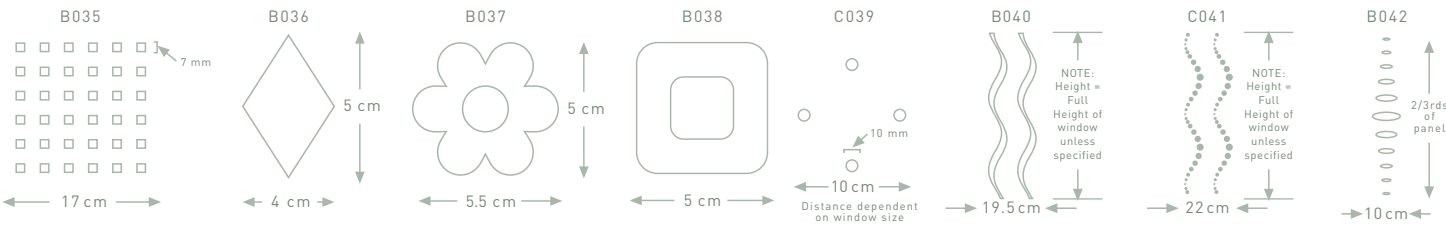

MADE TO MEASURE - PRICE LIST D

W I D T H c m

D

brume designs on film

HOW TO PRICE YOUR WINDOW FILM

IF THE DESIGN CODE YOU CHOOSE STARTS WITH **B, C** or **D** GO TO THE APPROPRIATE PRICE LIST.

A. WE CUT YOUR FILM TO THE EXACT SIZE YOU REQUIRE, NO TRIMMING SHOULD BE NECESSARY BUT FOR PRICING ONLY, ROUND UP OR DOWN TO NEAREST 10CM (EXAMPLE: WINDOW SIZE 88.3 X 122 = £75.00)

B. CHOOSE POSITION OF DESIGN

POSITION POSITION POSITION POSITION

- **COLOUR SPOTS** £1.00 each
- **COLOUR STRIPES** £2.00 each
- **SAFETY SPOTS** £1.00 each

IF YOU HAVE LOTS OF SMALL PANELS OR YOU WANT TO DISCUSS PRICING YOUR PROJECT CALL US ON: 01364 73090

E
U
T
H
G
-
W
H

	30	40	50	60	70	80	90	100	110	120	130	140	150
30	£33.00	£33.00	£33.00	£33.00	£33.00	£33.00	£33.00	£33.00	£33.00	£33.00	£40.00	£40.00	£40.00
40	£33.00	£40.00	£40.00	£40.00	£40.00	£40.00	£40.00	£40.00	£40.00	£40.00	£47.00	£47.00	£47.00
50	£33.00	£40.00	£47.00	£47.00	£47.00	£47.00	£47.00	£47.00	£47.00	£47.00	£54.00	£54.00	£54.00
60	£33.00	£40.00	£47.00	£54.00	£54.00	£54.00	£54.00	£54.00	£54.00	£54.00	£61.00	£61.00	£61.00
70	£33.00	£40.00	£47.00	£54.00	£61.00	£61.00	£61.00	£61.00	£61.00	£61.00	£68.00	£68.00	£68.00
80	£33.00	£40.00	£47.00	£54.00	£61.00	£68.00	£68.00	£68.00	£68.00	£68.00	£75.00	£75.00	£75.00
90	£33.00	£40.00	£47.00	£54.00	£61.00	£68.00	£75.00	£75.00	£75.00	£75.00	£82.00	£82.00	£82.00
100	£33.00	£40.00	£47.00	£54.00	£61.00	£68.00	£75.00	£78.00	£82.00	£82.00	£88.00	£88.00	£88.00
110	£33.00	£40.00	£47.00	£54.00	£61.00	£68.00	£75.00	£78.00	£82.00	£88.00	£88.00	£88.00	£88.00
120	£33.00	£40.00	£47.00	£54.00	£61.00	£75.00	£75.00	£78.00	£82.00	£95.00	£95.00	£95.00	£95.00
130	£40.00	£47.00	£54.00	£61.00	£68.00	£75.00	£82.00	£88.00	£88.00	£95.00	N/A	N/A	N/A
140	£40.00	£47.00	£54.00	£61.00	£68.00	£75.00	£82.00	£88.00	£88.00	£95.00	N/A	N/A	N/A
150	£40.00	£47.00	£54.00	£61.00	£68.00	£75.00	£82.00	£88.00	£88.00	£95.00	N/A	N/A	N/A
160	£40.00	£47.00	£54.00	£61.00	£68.00	£75.00	£82.00	£88.00	£95.00	N/A	N/A	N/A	N/A
170	£40.00	£47.00	£54.00	£61.00	£68.00	£75.00	£82.00	£88.00	£95.00	N/A	N/A	N/A	N/A
180	£40.00	£47.00	£54.00	£61.00	£68.00	£75.00	£82.00	£88.00	£101.00	N/A	N/A	N/A	N/A
190	£40.00	£47.00	£54.00	£61.00	£68.00	£75.00	£82.00	£95.00	£101.00	N/A	N/A	N/A	N/A
200	£40.00	£47.00	£54.00	£61.00	£68.00	£75.00	£88.00	£95.00	£101.00	N/A	N/A	N/A	N/A

PLEASE MAKE SURE YOU ORDER YOUR FILM IN CENTIMETRES

INFORMATION ON THE SIZE OF THE INDIVIDUAL DESIGNS

DESIGNS DIMENSIONS