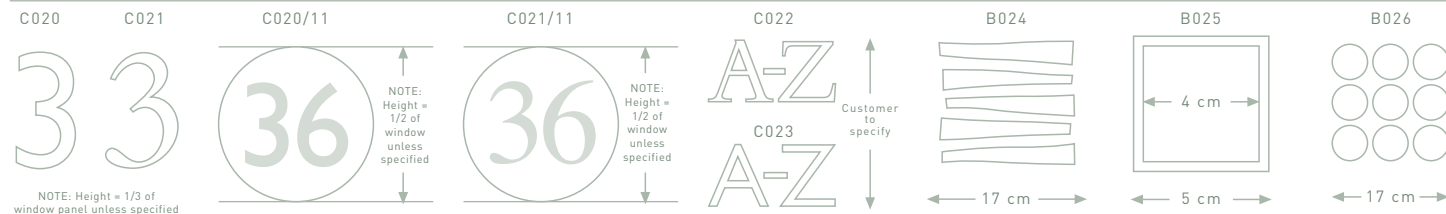

MADE TO MEASURE - PRICE LIST D

W I D T H c m

D

brume designs on film

HOW TO PRICE YOUR WINDOW FILM

IF THE DESIGN CODE YOU CHOOSE STARTS WITH **B, C** or **D** GO TO THE APPROPRIATE PRICE LIST.

A. WE CUT YOUR FILM TO THE EXACT SIZE YOU REQUIRE, NO TRIMMING SHOULD BE NECESSARY BUT FOR PRICING ONLY, ROUND UP OR DOWN TO NEAREST 10CM (EXAMPLE: WINDOW SIZE 88.3 X 122 = £75.00)

B. CHOOSE POSITION OF DESIGN

POSITION POSITION POSITION POSITION

- **COLOUR SPOTS** £1.00 each
- **COLOUR STRIPES** £2.00 each
- **SAFETY SPOTS** £1.00 each

IF YOU HAVE LOTS OF SMALL PANELS OR YOU WANT TO DISCUSS PRICING YOUR PROJECT CALL US ON: 01364 73090

E
U
T
H
G
-
W
H

	30	40	50	60	70	80	90	100	110	120	130	140	150
30	£33.00	£33.00	£33.00	£33.00	£33.00	£33.00	£33.00	£33.00	£33.00	£33.00	£40.00	£40.00	£40.00
40	£33.00	£40.00	£40.00	£40.00	£40.00	£40.00	£40.00	£40.00	£40.00	£40.00	£47.00	£47.00	£47.00
50	£33.00	£40.00	£47.00	£47.00	£47.00	£47.00	£47.00	£47.00	£47.00	£47.00	£54.00	£54.00	£54.00
60	£33.00	£40.00	£47.00	£54.00	£54.00	£54.00	£54.00	£54.00	£54.00	£54.00	£61.00	£61.00	£61.00
70	£33.00	£40.00	£47.00	£54.00	£61.00	£61.00	£61.00	£61.00	£61.00	£61.00	£68.00	£68.00	£68.00
80	£33.00	£40.00	£47.00	£54.00	£61.00	£68.00	£68.00	£68.00	£68.00	£68.00	£75.00	£75.00	£75.00
90	£33.00	£40.00	£47.00	£54.00	£61.00	£68.00	£75.00	£75.00	£75.00	£75.00	£82.00	£82.00	£82.00
100	£33.00	£40.00	£47.00	£54.00	£61.00	£68.00	£75.00	£78.00	£82.00	£82.00	£88.00	£88.00	£88.00
110	£33.00	£40.00	£47.00	£54.00	£61.00	£68.00	£75.00	£78.00	£82.00	£88.00	£88.00	£88.00	£88.00
120	£33.00	£40.00	£47.00	£54.00	£61.00	£75.00	£75.00	£78.00	£82.00	£95.00	£95.00	£95.00	£95.00
130	£40.00	£47.00	£54.00	£61.00	£68.00	£75.00	£82.00	£88.00	£88.00	£95.00	N/A	N/A	N/A
140	£40.00	£47.00	£54.00	£61.00	£68.00	£75.00	£82.00	£88.00	£88.00	£95.00	N/A	N/A	N/A
150	£40.00	£47.00	£54.00	£61.00	£68.00	£75.00	£82.00	£88.00	£88.00	£95.00	N/A	N/A	N/A
160	£40.00	£47.00	£54.00	£61.00	£68.00	£75.00	£82.00	£88.00	£95.00	N/A	N/A	N/A	N/A
170	£40.00	£47.00	£54.00	£61.00	£68.00	£75.00	£82.00	£88.00	£95.00	N/A	N/A	N/A	N/A
180	£40.00	£47.00	£54.00	£61.00	£68.00	£75.00	£82.00	£88.00	£101.00	N/A	N/A	N/A	N/A
190	£40.00	£47.00	£54.00	£61.00	£68.00	£75.00	£82.00	£95.00	£101.00	N/A	N/A	N/A	N/A
200	£40.00	£47.00	£54.00	£61.00	£68.00	£75.00	£88.00	£95.00	£101.00	N/A	N/A	N/A	N/A

PLEASE MAKE SURE YOU ORDER YOUR FILM IN CENTIMETRES

INFORMATION ON THE SIZE OF THE INDIVIDUAL DESIGNS

DESIGNS DIMENSIONS