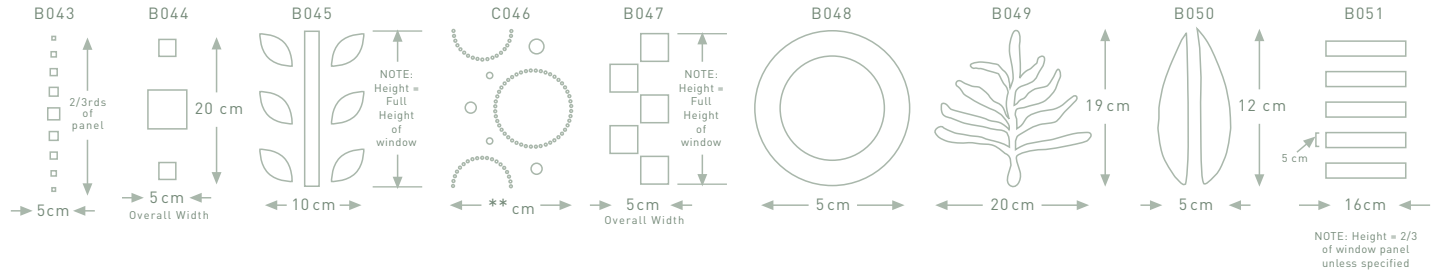

**PLEASE MAKE SURE YOU ORDER YOUR FILM IN CENTIMETRES**

**INFORMATION ON THE SIZE OF THE INDIVIDUAL DESIGNS**

**DESIGNS DIMENSIONS**

**INFORMATION ON THE SIZE OF THE INDIVIDUAL DESIGNS**

**DESIGNS DIMENSIONS**

\*\*Designs C046 and C055 vary according to the dimensions of your windows or customers directions, see pictures in catalogue for guide.