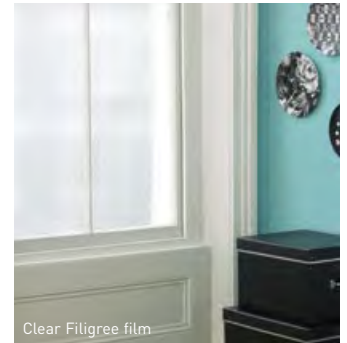

Clear Filigree film