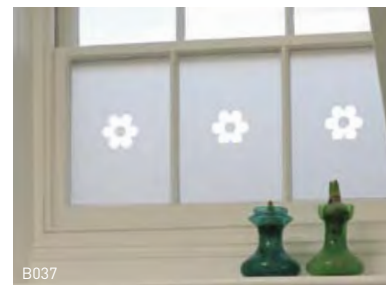

By following our instructions you will find the film easy to fit. We make the film precisely to your measurements (to the nearest millimetre) so no trimming is necessary.

We also supply plain film cut to your specifications. It's perfect for bathrooms and internal doors where privacy is essential.

For film by the metre please see page 16.

B010

B037