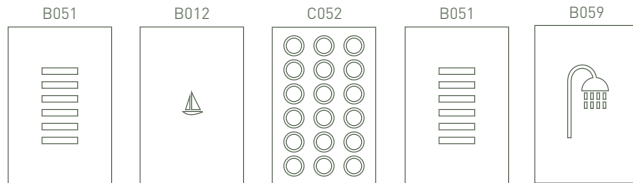

The film is easy to clean and all our designs look good in either kitchens or bathrooms. Brume is not effected by condensation. We do not advise the use of window film in areas that are constantly splashed with soapy water or grease, such as the inside of a shower door or behind a hob.