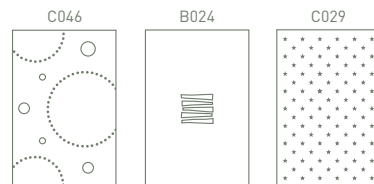

C046

Glass cupboards can look stunning but we don't always want all our clutter on show. Brume window film provides a stylish cover-up.

C024

C029