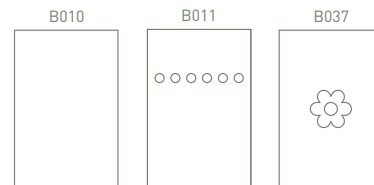

By following our instructions you will find the film easy to fit. We make the film precisely to your measurements (to the nearest millimetre) so no trimming is necessary.

We also supply plain film cut to your specifications. It's perfect for bathrooms and internal doors where privacy is essential.

For film by the metre please see page 16.