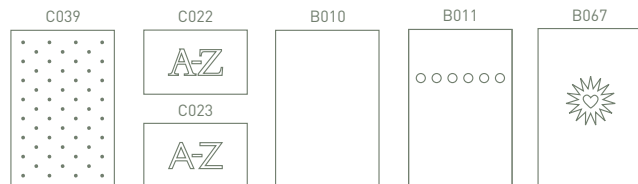

C039

B011

C022/B010

B067

Brume window film applied to the inside of your windows gives the appearance of acid-etched glass at a fraction of the price. The decorative cut-outs allow you to peek out, but no one can see through the solid etched glass film.