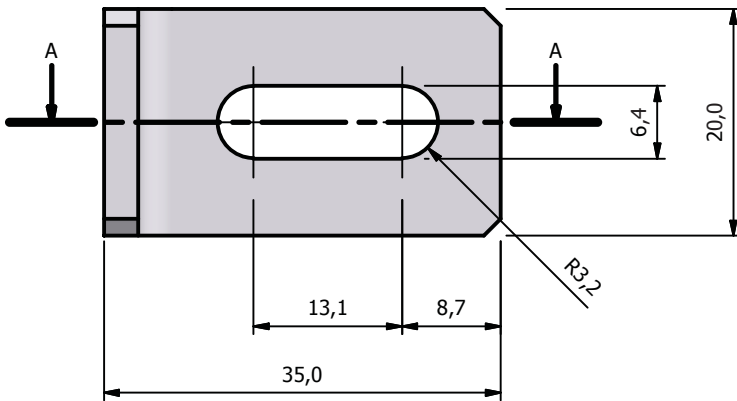

► CGS 3035
Connector Gusset Steel 3035

Technical Information:

Mass: 0.024kg
 Material: Steel
 Finish: Zinc plated
 Mounting screw: M6

Ordering Code:

CGS 3035 Parts as per drawing