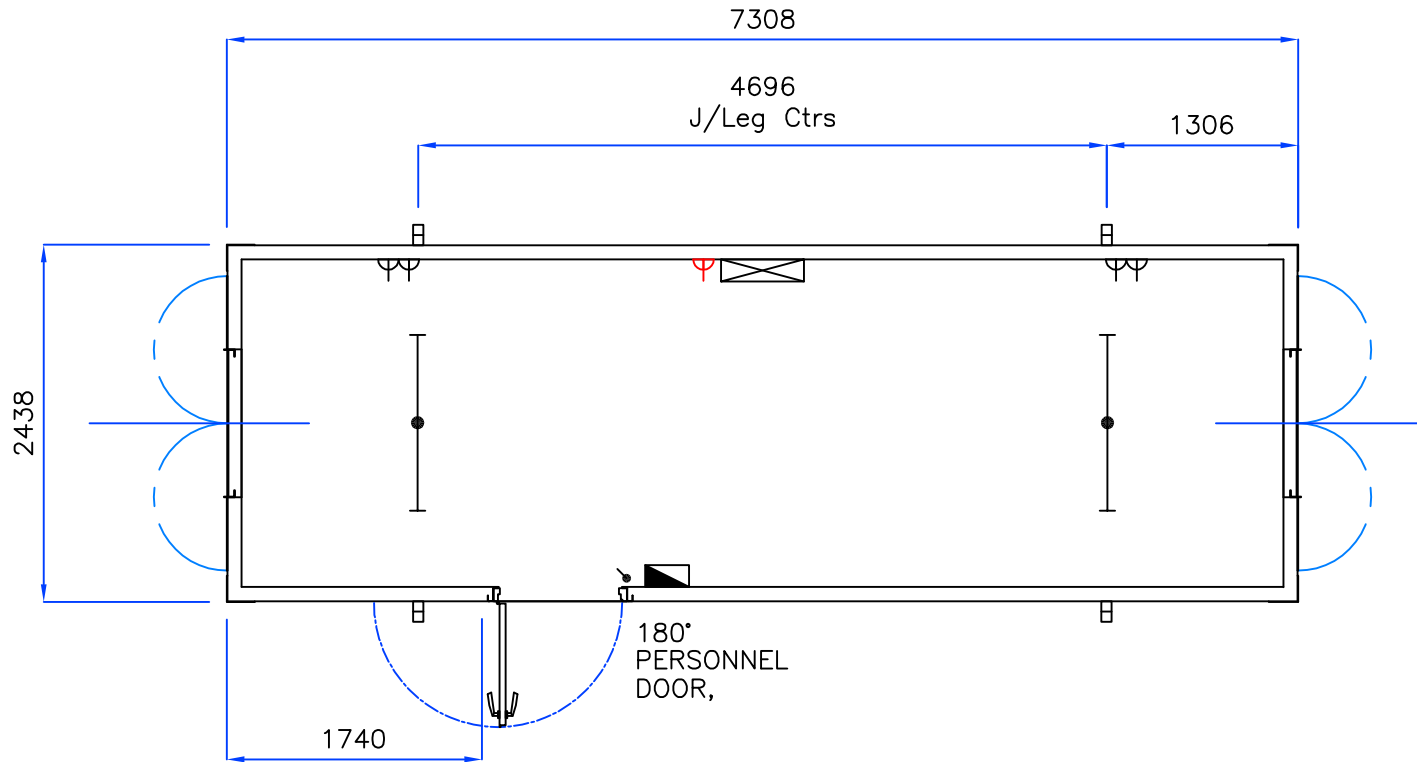

Jacklegs shown for reference only.
Check order prior to manufacture.

	Consumer Unit
	Light Switch
	4' Fluorescent Light
	Twin Skt., 300mm above F.F.L.
	Convector Heater c/w Spur

LINED USING EGB2001 & INSULATED.
MONO-WHITE CEILING PANELS.
WOODSTAIN TRIM.
'POLYFLOR' FLOORING.

Please Note
3'x3' Single Glazed,
'Ali' Framed Sliding Windows
c/w Secure Steel Shutters

APPROVAL BOX

Customer:
Signature:
Name:
Date:

1	03/5/02	FIRST ISSUE
ISSUE	DATE	DESCRIPTION

TITLE Termospace
24'x8' Office