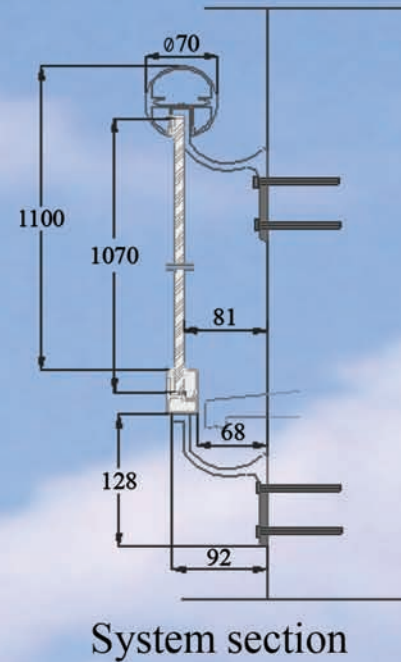

# A r u s t f r e e c l e a r v i e w

- Lead-time: Ordering through the website entails 3-5 working days delivery
- 10mm Clear toughened glass
- Self-Cleaning Glass Coating available for a small extra cost
- Available in White, Silver anodized, Bronze anodized or Royal Chrome anodized (stainless steel look)
- RAL colours available for large orders
- If standard sizes do not suit, custom sizes can be ordered up to 3.8m wide ( lead-time 30 days )
- Fully compliant to building regulations  
Load tests and generic calculations available on request

## Standard Juliette balconies table of sizes

Product code	BAL 128	BAL 150	BAL 168	BAL 186	BAL 218	BAL 245	BAL 284
Suits opening up to	1020mm	1240mm	1420mm	1600mm	1920mm	2190mm	2580mm
Handrail Size (L)	1280mm	1500mm	1680mm	1860mm	2180mm	2450mm	2840mm
Height	1100mm	1100mm	1100mm	1100mm	1100mm	1100mm	1100mm