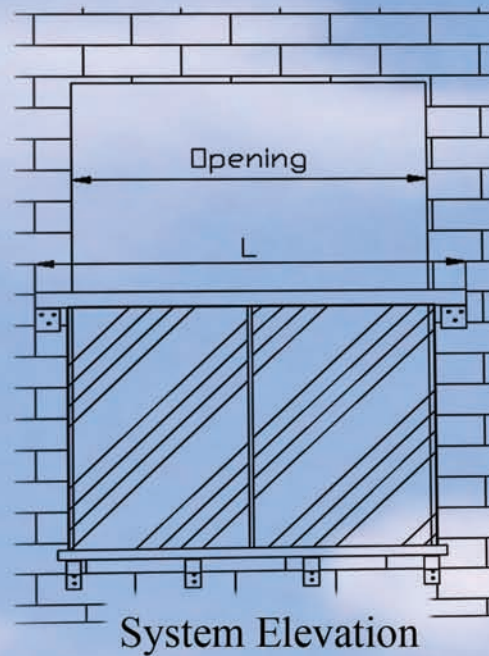

## Standard Juliette balconies table of sizes

Product code	BAL 128	BAL 150	BAL 168	BAL 186	BAL 218	BAL 245	BAL 284
Suits opening up to	1020mm	1240mm	1420mm	1600mm	1920mm	2190mm	2580mm
Handrail Size (L)	1280mm	1500mm	1680mm	1860mm	2180mm	2450mm	2840mm
Height	1100mm	1100mm	1100mm	1100mm	1100mm	1100mm	1100mm