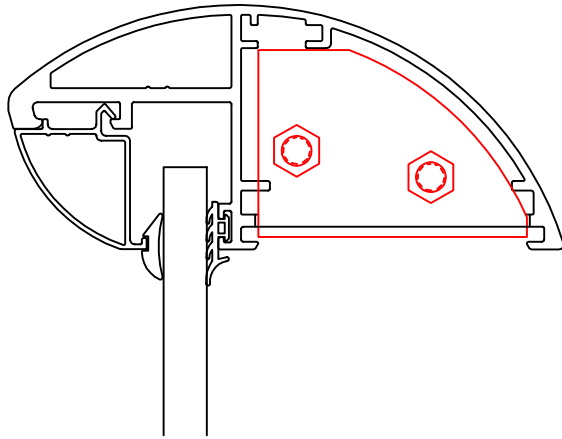

Balcony 2 System Wall bracket

stainless steel phillips screw (pen)

10X25

M8 stud Chemfixed or similar