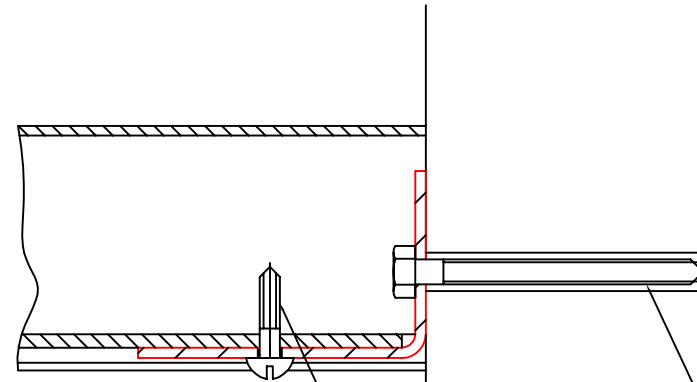

Balcony 2 System Wall bracket

stainless steel phillips screw (pen)

10X25

M8 stud Chemfixed or similar