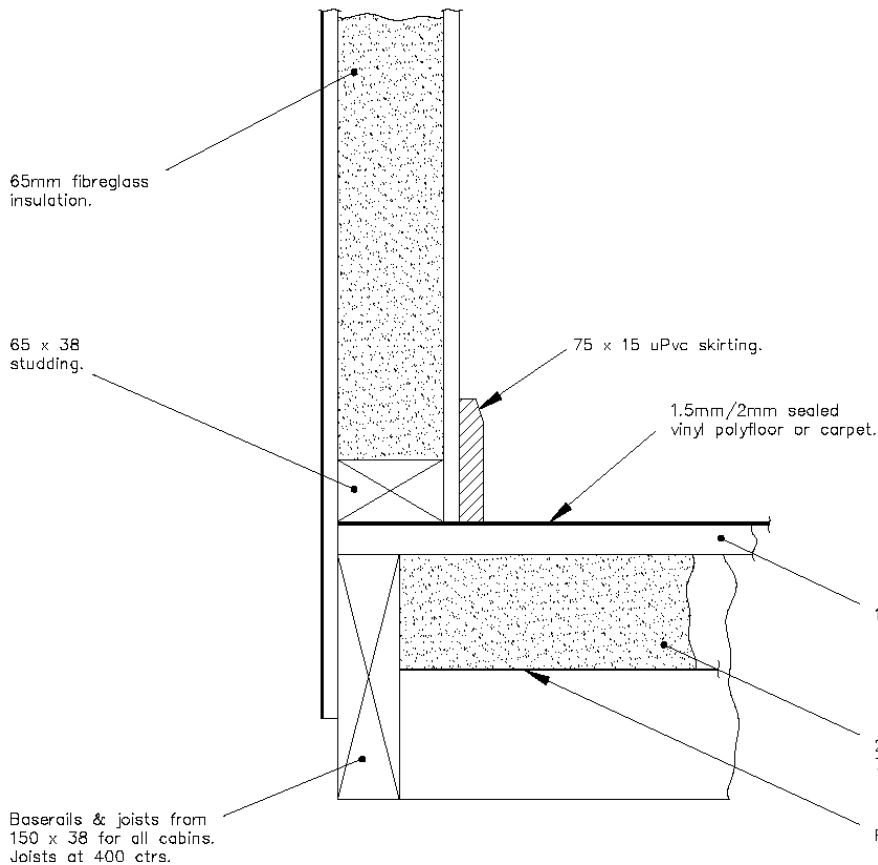

Cut Section Unit Construction

Notes:

1. Steel skids standard for cabins of 40' and larger. Optional extra for cabins smaller than 40'.
2. Optional internal finishes and building regulation compliance available on request.