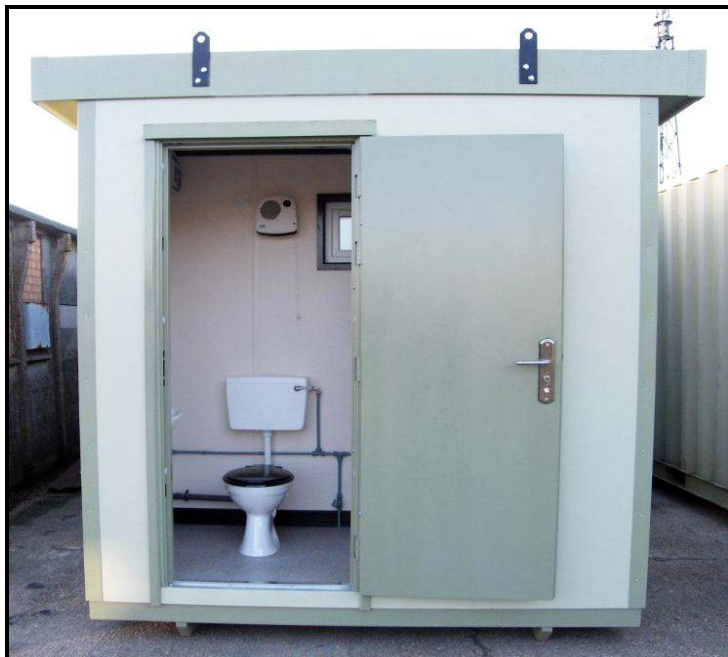

Mini Toilets & Showers

Toilet Huts, Shower Huts and Combination Huts

Our **Mini-Toilets & Showers** are a range of small Toilet and Shower Cabins ideal for use as small welfare facilities or additional welfare facilities where required.

All Mini units are manufactured to order and can be manufactured to suit any size or layout requirements our clients may have.

Mini Toilets and Shower Units are similar in construction to our Jackleg Cabin and Security Hut Ranges and come fitted as standard with a plastisol external finish.

"Plastisol" is 9mm Far Eastern Plywood which is laminated with plastic coated steel sheet. This gives our cabins a durable, low maintenance and attractive finish that is suitable for a variety of uses and is available in a range of colours (shown below). Doors, fascia, skirting corners and jacklegs can be supplied either in the same colour or an alternative colour if preferred.

Internal

- Sealed vinyl flooring
- Textured vinyl faced wipe clean plasterboard walls
- Insulated walls, ceiling & floor
- Fitted consumer unit
- Bulkhead vapour proof lighting c/w pull switch
- Electric tubular frost-stat heater
- Fitted Mains WC, Basin, Taps, Water Heater & associated furniture
- Complete shower unit if required