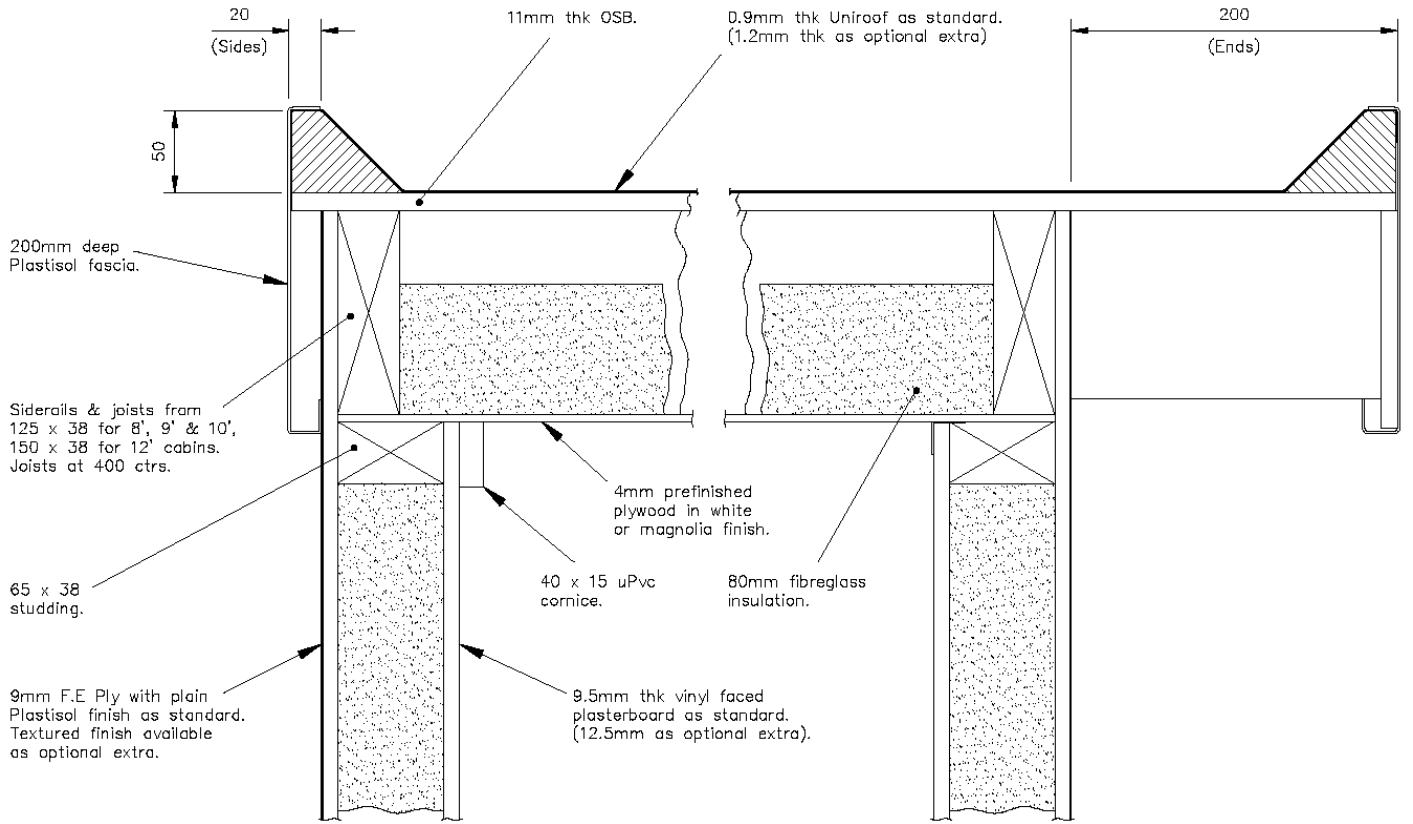

Cut Section Unit Construction

Notes:

1. Steel skids standard for cabins of 40' and larger. Optional extra for cabins smaller than 40'.
2. Optional internal finishes and building regulation compliance available on request.