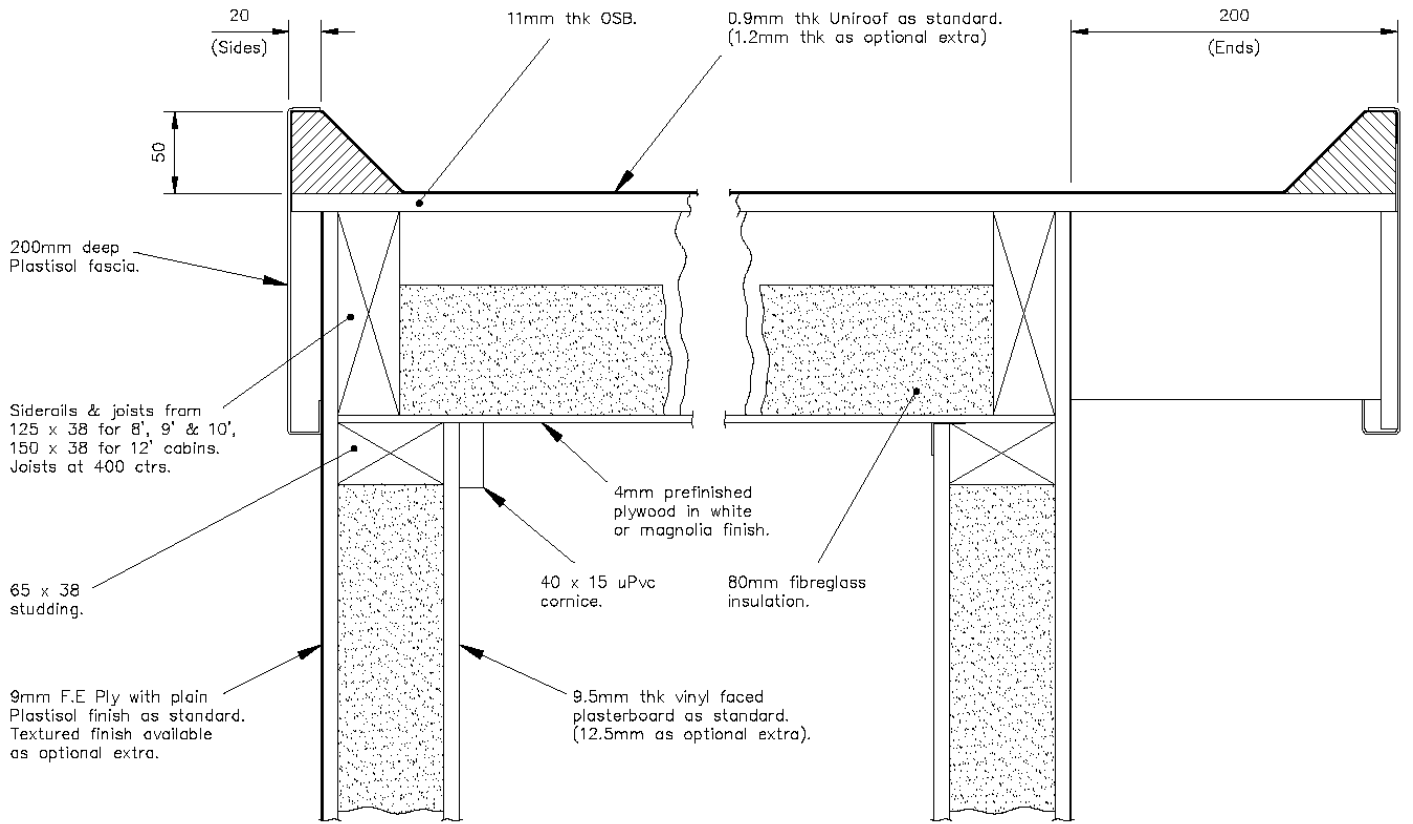

- Notes:
1. Steel skids standard for cabins of 40' and larger, Optional extra for cabins smaller than 40'.
 2. Optional internal finishes and building regulation compliance available on request.

			
Jade 14C37	Country Green 12B29 *	Juniper Green 12B29	Slate Blue 18B29
			
Willow 12B17	Moorland Green 12B21	Forest Green RAL6002	Olive Green 12B27
			
Ivory RAL9002	Mushroom 10B19	New Grey 10B23 *	Merlin Grey 18B25
			
White 00E55	Pigeon Grey 18B17	Goosewing Grey 10A05	Black 00E53
			
New Red 04D44 *	Buttermilk 10C31	Bamboo 08C35	Vandyke Brown 08B29
			
Terracotta 04C39	Wedgewood Blue 18C37	Ocean Blue 18C39	Pacific Blue 18E58 *
			
Tangerine Orange 06E53 *	Poppy Red 04E53	Navy RAL 5003	Cornflower Blue 18E53