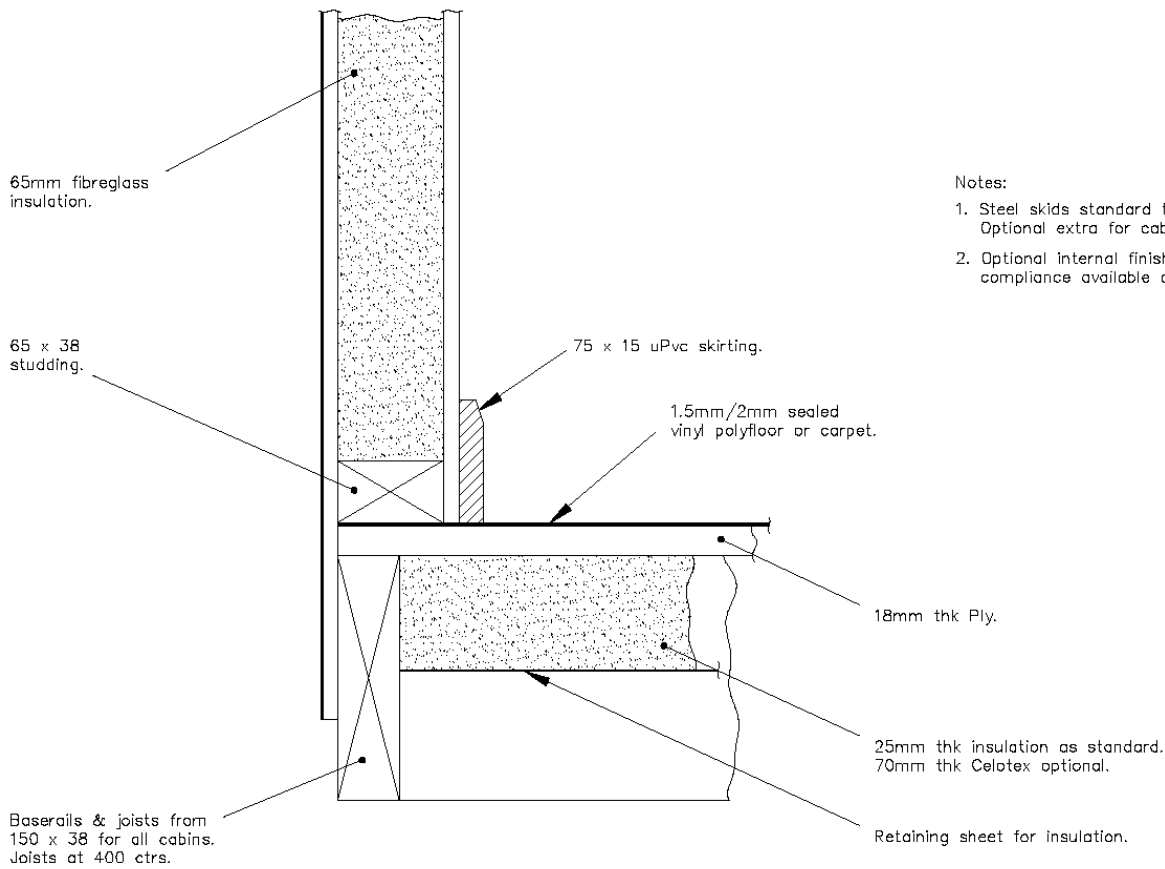

Notes:

1. Steel skids standard for cabins of 40' and larger, Optional extra for cabins smaller than 40'.
2. Optional internal finishes and building regulation compliance available on request.