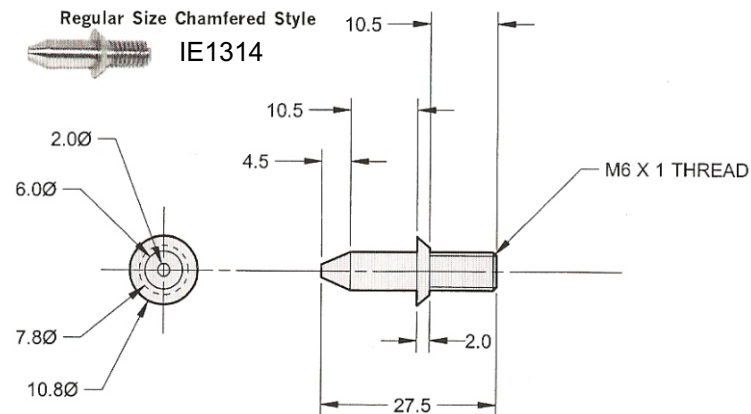

manufacturing excellence

Door Security Pins

Part No	Description
IE1312	Door pin, Extra Long Cap Style
IE1313	Door Pin, Regular Size Cap Style
IE1314	Door Pin, Regular Size Chamfered Style

DOOR SECURITY PINS

- Available in 316 Stainless Steel
- Provides additional resistance to vandal attack at points in door between the hinges
- Custom sizes available in alternative to those shown

Notes :

Do Not Scale.

Unless Otherwise noted

all dimensions are for reference purposes only