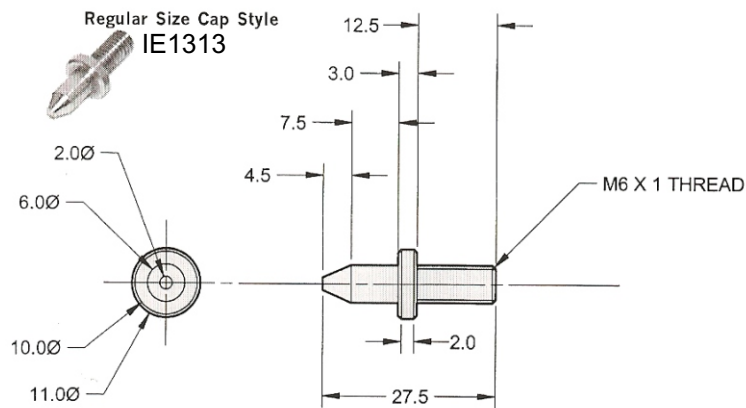

manufacturing excellence

Door Security Pins

Part No	Description
IE1312	Door pin, Extra Long Cap Style
IE1313	Door Pin, Regular Size Cap Style
IE1314	Door Pin, Regular Size Chamfered Style

DOOR SECURITY PINS

- Available in 316 Stainless Steel
- Provides additional resistance to vandal attack at points in door between the hinges
- Custom sizes available in alternative to those shown

Notes :

Do Not Scale.

Unless Otherwise noted

all dimensions are for reference purposes only