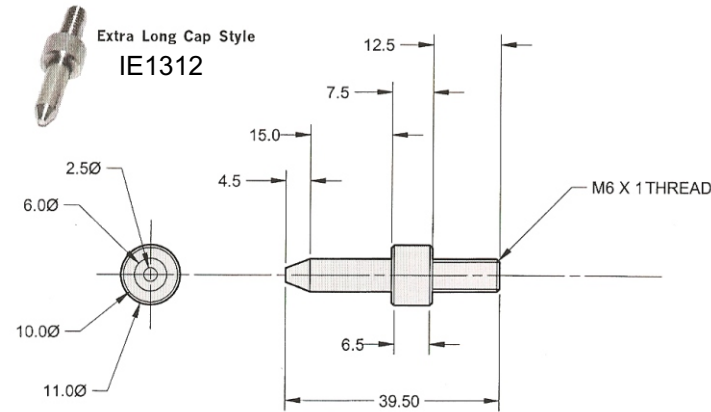

manufacturing excellence

Door Security Pins

Part No	Description
IE1312	Door pin, Extra Long Cap Style
IE1313	Door Pin, Regular Size Cap Style
IE1314	Door Pin, Regular Size Chamfered Style

DOOR SECURITY PINS

- Available in 316 Stainless Steel
- Provides additional resistance to vandal attack at points in door between the hinges
- Custom sizes available in alternative to those shown

Notes :

Do Not Scale.

Unless Otherwise noted

all dimensions are for reference purposes only