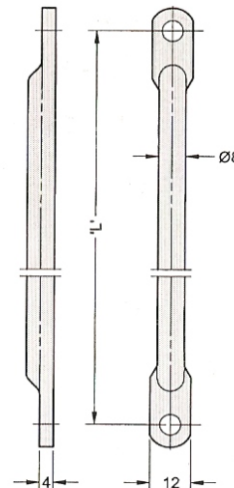

manufacturing excellence

Door Locking Rods

Single eyelet flat

Stainless Steel IE1410-XXX
Steel Zinc plated IE1400-XXX

Single eyelet pointed

Stainless Steel IE1411-XXX
Steel Zinc plated IE1401-XXX

Double eyelet

Stainless Steel IE1412-XXX
Steel Zinc plated IE1402-XXX

FEATURES

- Supplied in Stainless Steel or Mild Steel Zinc plated
- Can be connected to two, three or four point cams
- 24 to 48 Hour turn around
- Customer defines required length
- Rod Length 'L' is defined as the dimension from the centre of the eyelet to the rod end
- Rods with an eyelet at each end are available 'L' is defined as the dimension from the eyelet centres
- Special profile rods made to customer specifications

(Note: Codes Marked XXX Please Specify Length XXX)

Infinite offer a **24 Hour** turnaround on Stainless Steel Rods
or a **48 hour** turn around On Mild Steel zinc plated
any quantity will be catered

ORDERING EXAMPLE

IE1411-500

Stainless Steel 500mm long
single eyelet
pointed

Notes : Do Not Scale.

Unless Otherwise noted

all dimensions are for reference purposes only