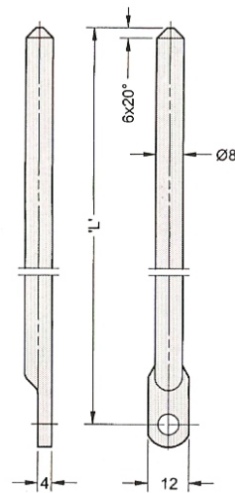

manufacturing excellence

Door Locking Rods

Single eyelet flat

Stainless Steel IE1410-XXX
Steel Zinc plated IE1400-XXX

Single eyelet pointed

Stainless Steel IE1411-XXX
Steel Zinc plated IE1401-XXX

Double eyelet

Stainless Steel IE1412-XXX
Steel Zinc plated IE1402-XXX

FEATURES

- Supplied in Stainless Steel or Mild Steel Zinc plated
- Can be connected to two, three or four point cams
- 24 to 48 Hour turn around
- Customer defines required length
- Rod Length 'L' is defined as the dimension from the centre of the eyelet to the rod end
- Rods with an eyelet at each end are available 'L' is defined as the dimension from the eyelet centres
- Special profile rods made to customer specifications

(Note: Codes Marked XXX Please Specify Length XXX)

Infinite offer a **24 Hour** turnaround on Stainless Steel Rods
or a **48 hour** turn around On Mild Steel zinc plated
any quantity will be catered

ORDERING EXAMPLE

IE1411-500

Stainless Steel 500mm long
single eyelet
pointed

Notes : Do Not Scale.

Unless Otherwise noted

all dimensions are for reference purposes only