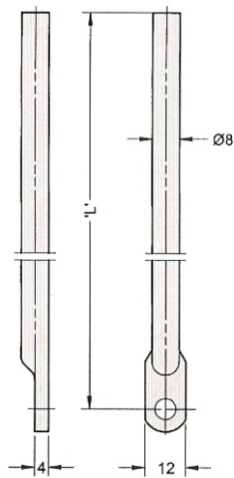

manufacturing excellence

Door Locking Rods

Single eyelet flat

Stainless Steel IE1410-XXX
Steel Zinc plated IE1400-XXX

Single eyelet pointed

Stainless Steel IE1411-XXX
Steel Zinc plated IE1401-XXX

Double eyelet

Stainless Steel IE1412-XXX
Steel Zinc plated IE1402-XXX

FEATURES

- Supplied in Stainless Steel or Mild Steel Zinc plated
- Can be connected to two, three or four point cams
- 24 to 48 Hour turn around
- Customer defines required length
- Rod Length 'L' is defined as the dimension from the centre of the eyelet to the rod end
- Rods with an eyelet at each end are available 'L' is defined as the dimension from the eyelet centres
- Special profile rods made to customer specifications

(Note: Codes Marked XXX Please Specify Length XXX)

Infinite offer a **24 Hour** turnaround on Stainless Steel Rods
or a **48 hour** turn around On Mild Steel zinc plated
any quantity will be catered

ORDERING EXAMPLE

IE1411-500

Stainless Steel 500mm long
single eyelet
pointed

Notes : Do Not Scale.

Unless Otherwise noted

all dimensions are for reference purposes only