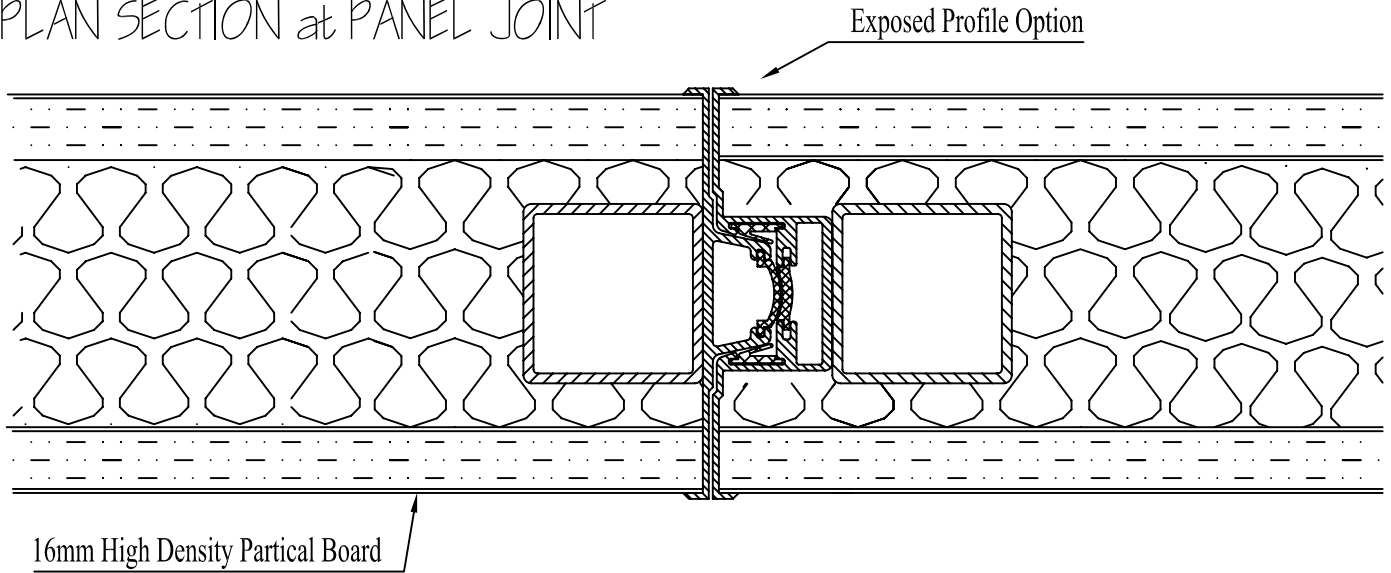

100 Series

Title :

SINGLE POINT SECTION THROUGH

Drg No:

100.3

Scale: *NTS*

Date: *27.10.08*

Building

ADDITIONS
 Unit C1, Southgate
 Commerce Park
 Frome, Somerset
 BA11 2RY

Tel : 01373 454577 Fax : 01373 454578

Product :

100 Series

Title :

DOUBLE POINT SECTION THROUGH

Drg No:

100.4

Scale: NTS

Date: 27.10.08

PLAN SECTION at TE WALL ABUTMENT (Stacking end for panels)

PLAN SECTION at PANEL JOINT

PLAN SECTION at WALL ABUTMENT

Building
ADDITIONS

Unit C1, Southgate
Commerce Park
Frome, Somerset
BA11 2RY