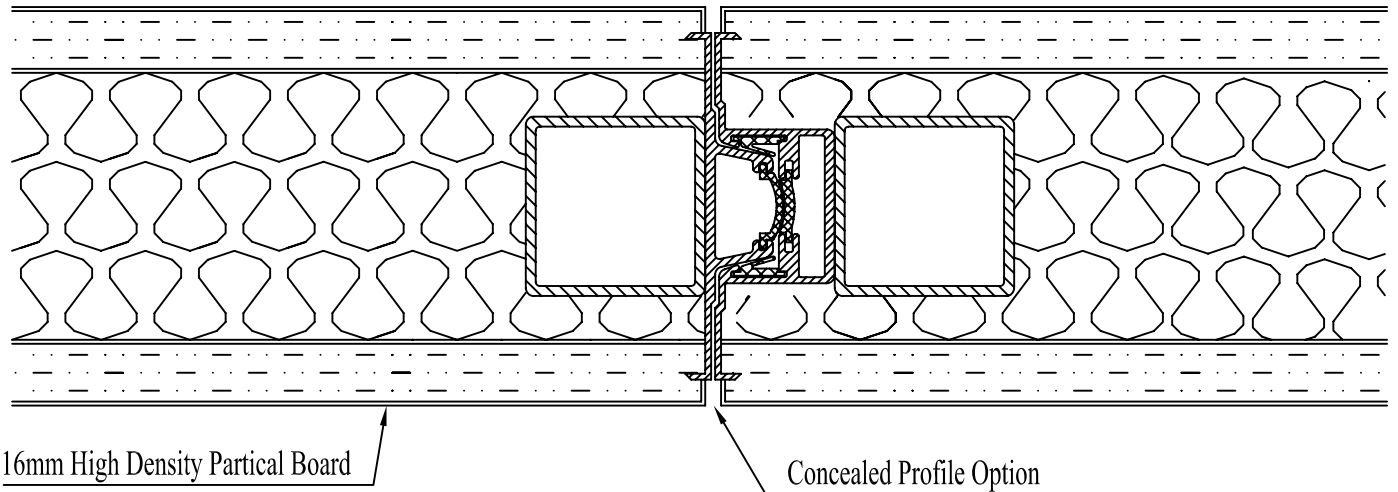

Date: 27.10.08

PLAN SECTION at TE WALL ABUTMENT (Stacking end for panels)

PLAN SECTION at PANEL JOINT

PLAN SECTION at WALL ABUTMENT

Building
ADDITIONS

Unit C1, Southgate
Commerce Park
Frome, Somerset
BA11 2RY