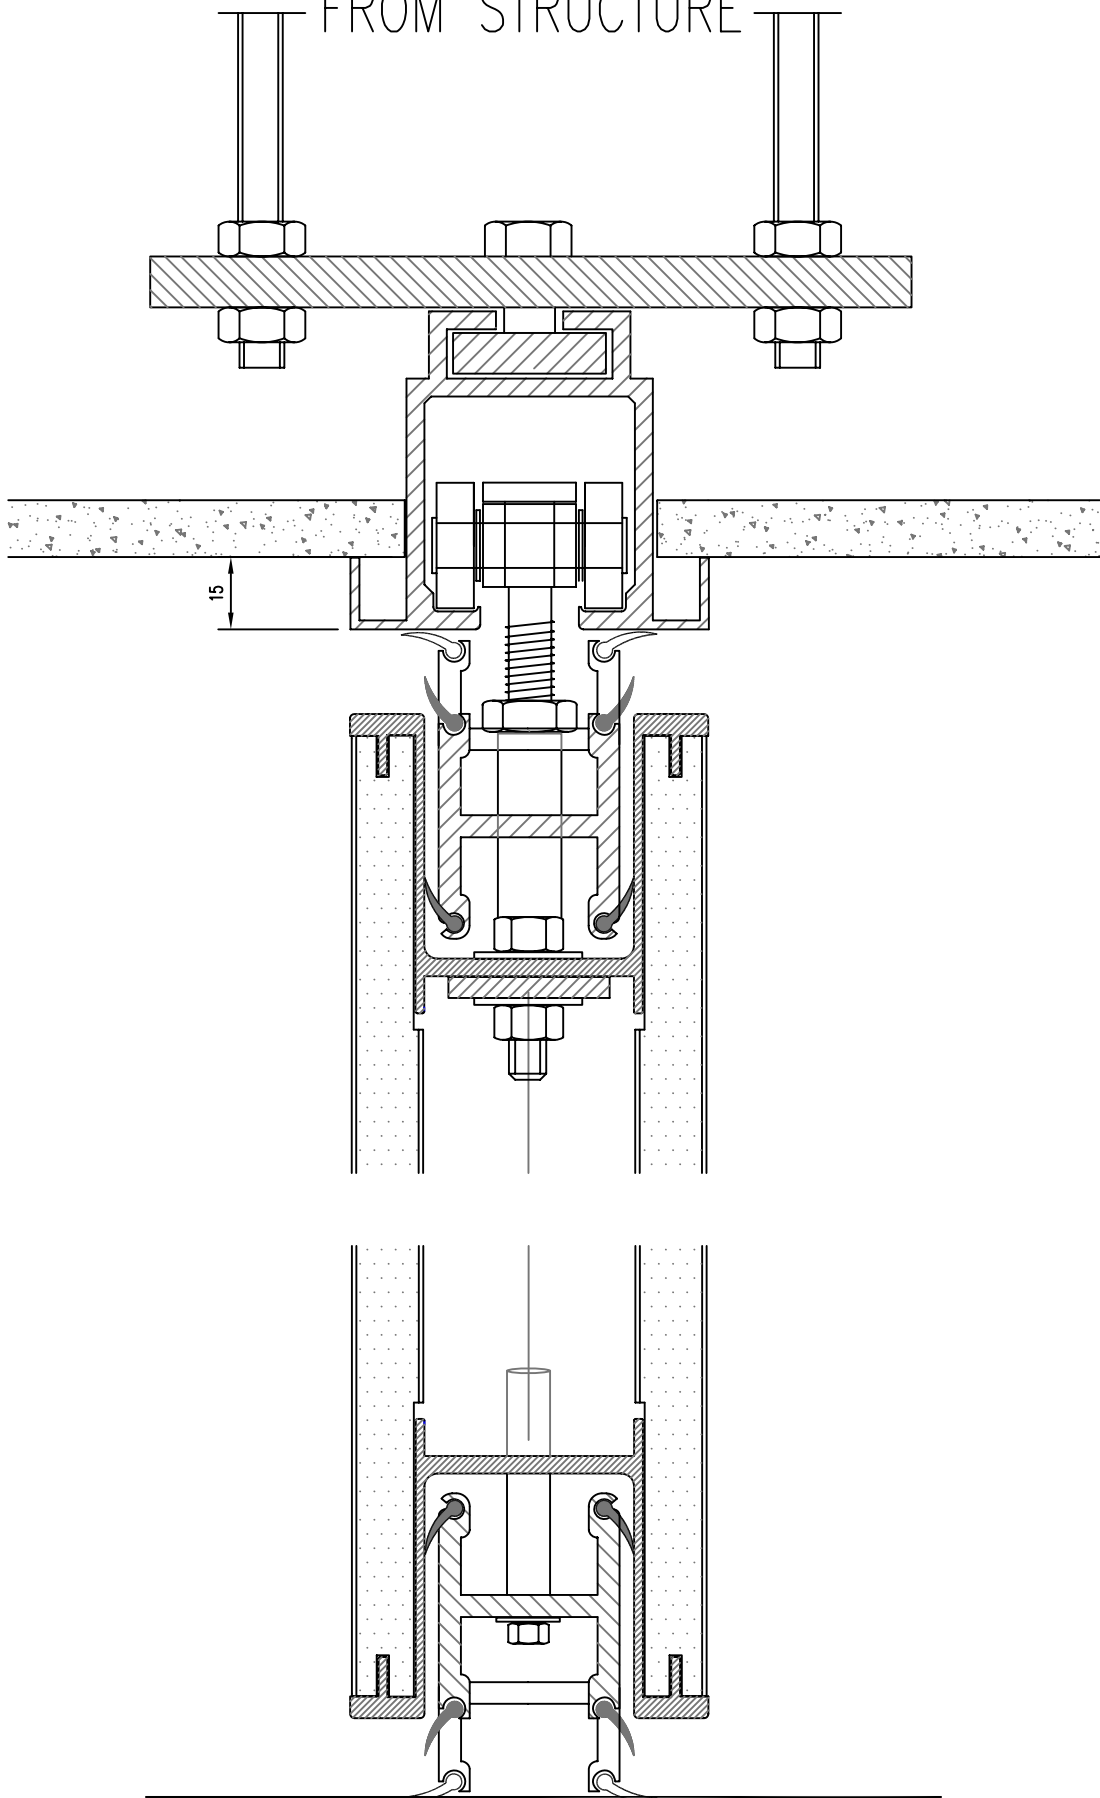

SUSPENSION FROM STRUCTURE

Building

ADDITIONS

Unit C1, Southgate
Commerce Park
Frome, Somerset
BA11 2RY

Tel : 01373 454577 Fax : 01373 454578

Product :

100 Series

Title :

SINGLE POINT SECTION THROUGH

Drg No:

100.3

Scale: *NTS*

Date: *27.10.08*