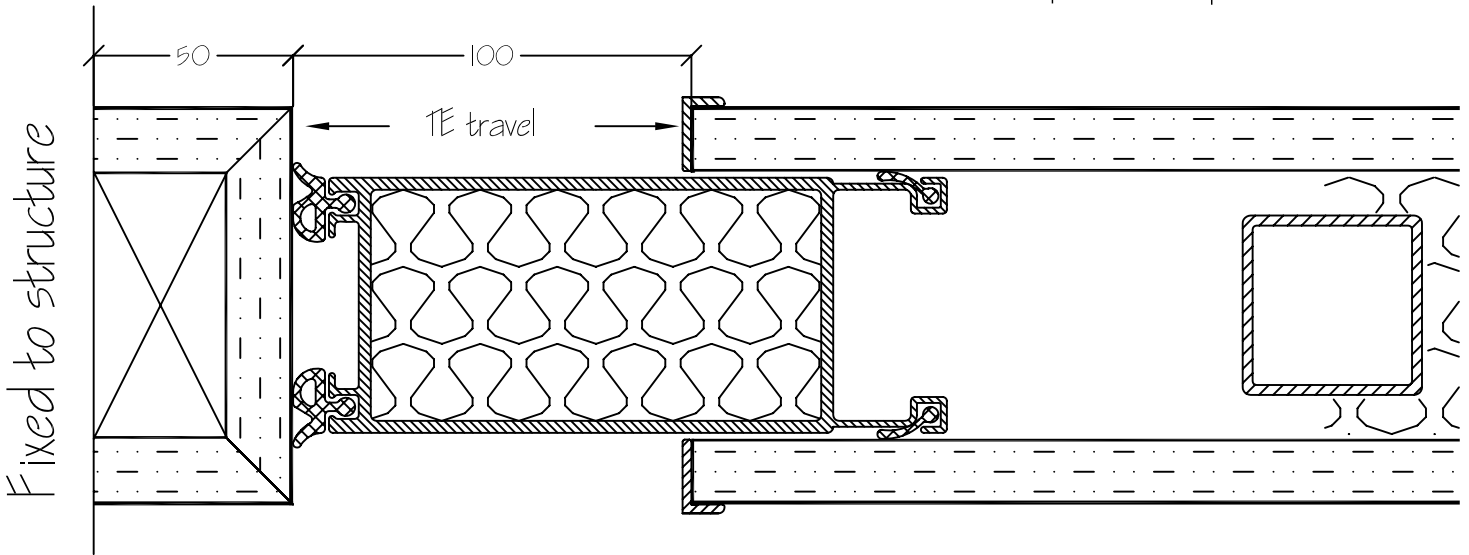

100 Series

Title :

SINGLE POINT SECTION THROUGH

Drg No:

100.3

Scale: *NTS*

Date: *27.10.08*

Building

ADDITIONS
 Unit C1, Southgate
 Commerce Park
 Frome, Somerset
 BA11 2RY

Tel : 01373 454577 Fax : 01373 454578

Product :

100 Series

Title :

DOUBLE POINT SECTION THROUGH

Drg No:

100.4

Scale: NTS

Date: 27.10.08

PLAN SECTION at TE WALL ABUTMENT (Stacking end for panels)

PLAN SECTION at PANEL JOINT

PLAN SECTION at WALL ABUTMENT

Building
ADDITIONS

Unit C1, Southgate
Commerce Park
Frome, Somerset
BA11 2RY