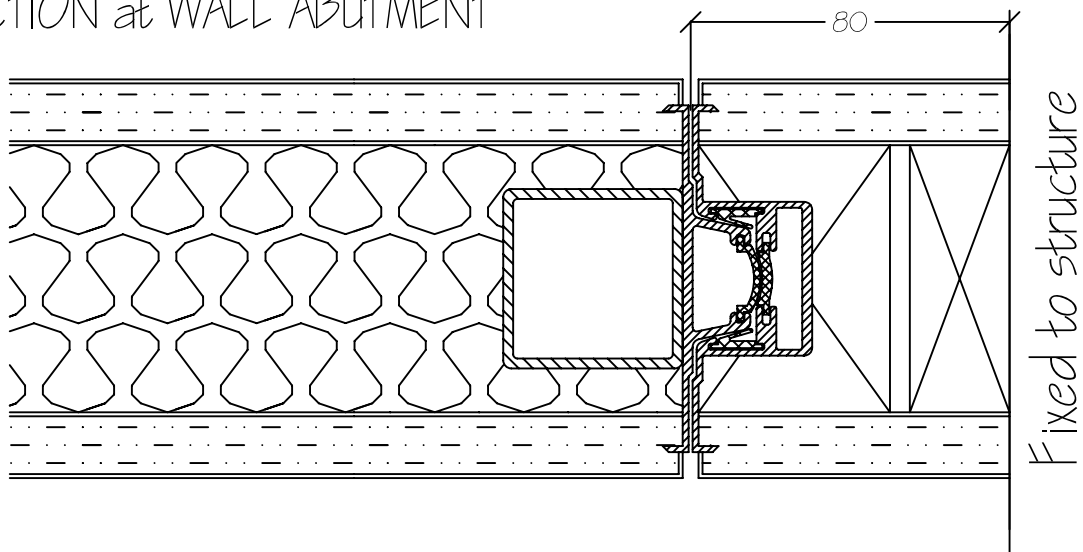

Date: 27.10.08

PLAN SECTION at TE WALL ABUTMENT (Stacking end for panels)

PLAN SECTION at PANEL JOINT

PLAN SECTION at WALL ABUTMENT

Building
ADDITIONS

Unit C1, Southgate
Commerce Park
Frome, Somerset
BA11 2RY