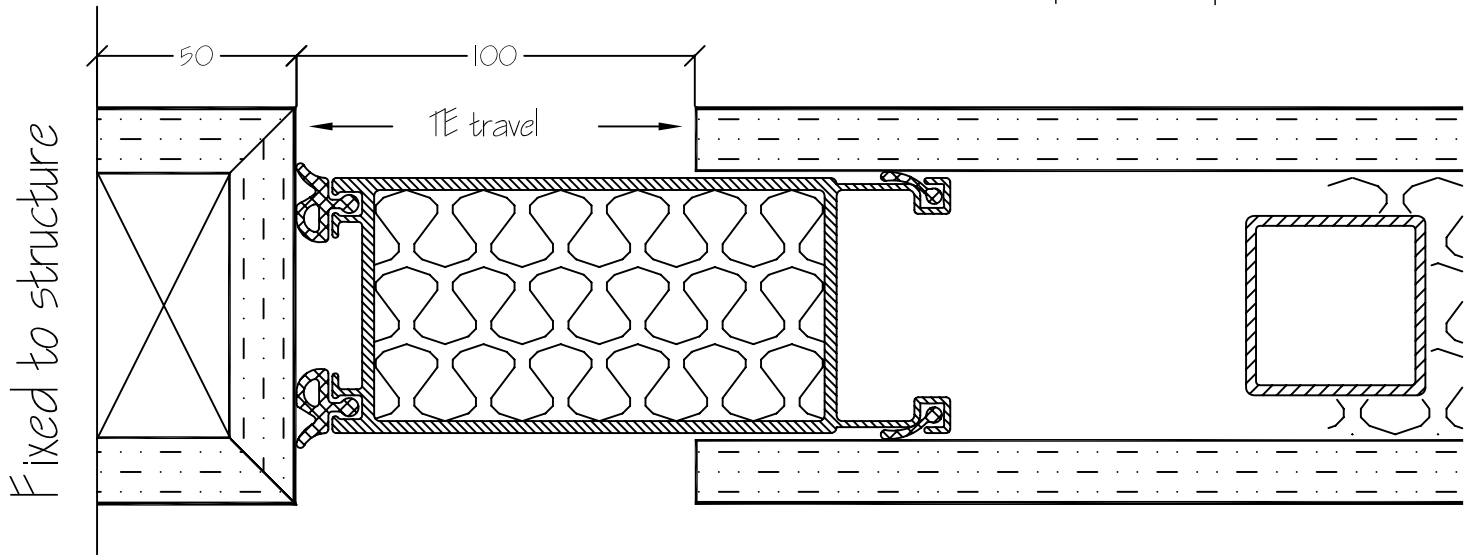

Date: 27.10.08

PLAN SECTION at TE WALL ABUTMENT (Stacking end for panels)

PLAN SECTION at PANEL JOINT

PLAN SECTION at WALL ABUTMENT

Building
ADDITIONS

Unit C1, Southgate
Commerce Park
Frome, Somerset
BA11 2RY