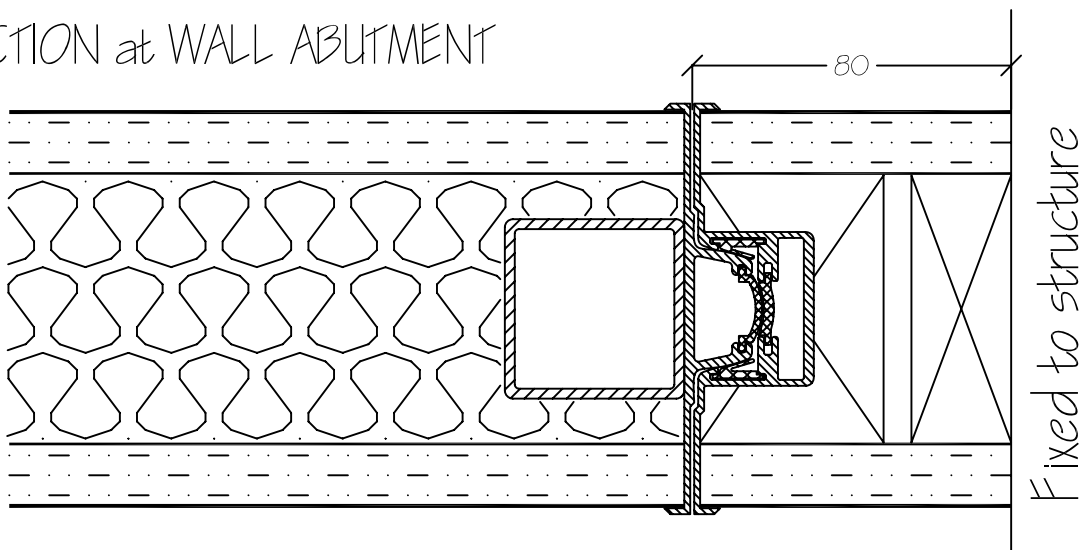

Scale: NTS

Date: 27.10.08

PLAN SECTION at TE WALL ABUTMENT (Stacking end for panels)

PLAN SECTION at PANEL JOINT

PLAN SECTION at WALL ABUTMENT

Building
ADDITIONS

Unit C1, Southgate
Commerce Park
Frome, Somerset
BA11 2RY