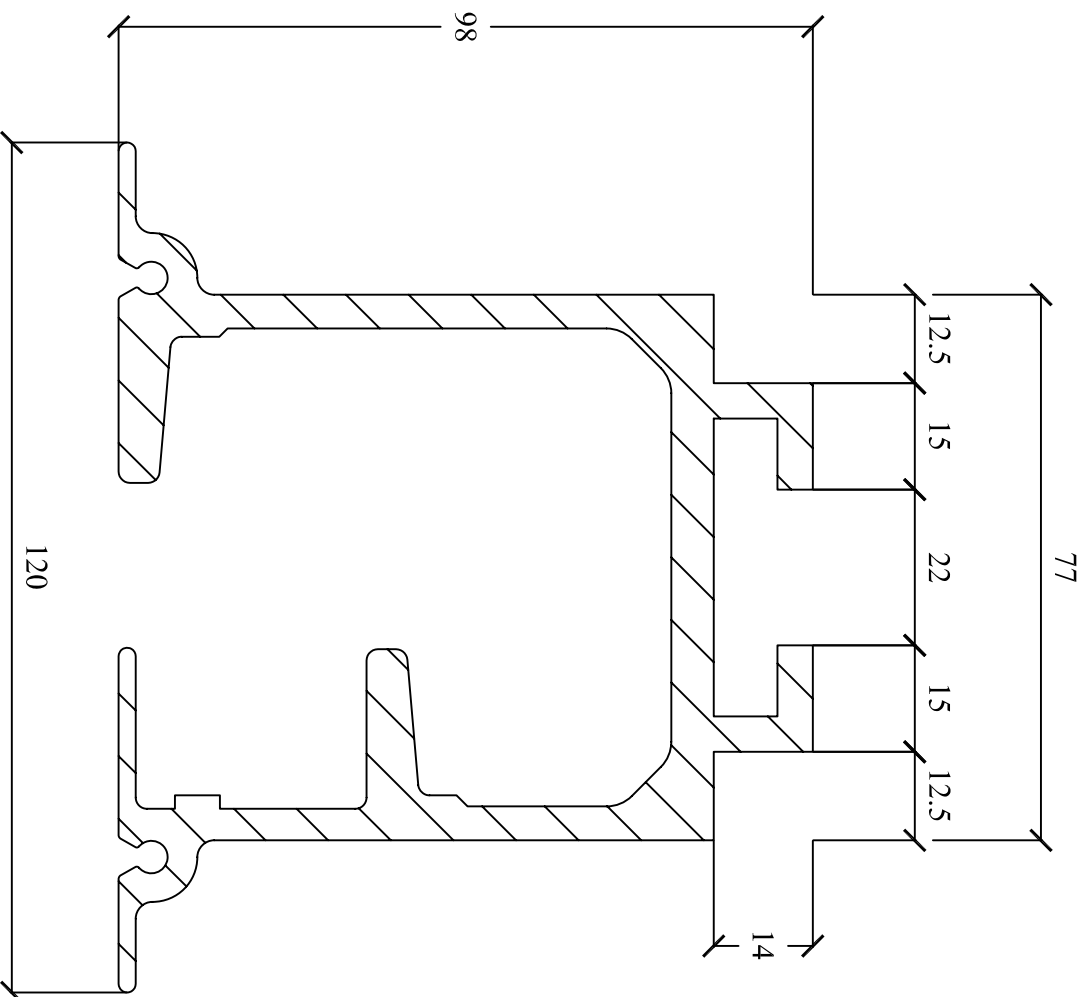

Building

ADDITIONS

Unit C1, Southgate
Commerce Park
Frome, Somerset
BA11 2RY

Tel : 01373 454577 Fax : 01373 454578

Product : 100 SERIES

Title : SINGLE POINT HEAD TRACK

Dwg No: 100.1

Scale: NTS

Date: 27.10.08

Building

ADDITIONS

Unit C1, Southgate
Commerce Park
Frome, Somerset
BA11 2RY

Tel : 01373 454577 Fax : 01373 454578

Product : 100 SERIES

Title : DOUBLE POINT HEAD TRACK

Dwg No: 100.2

100 Series

Title :

SINGLE POINT SECTION THROUGH

Drg No:

100.3

Scale: *NTS*

Date: *27.10.08*

Building