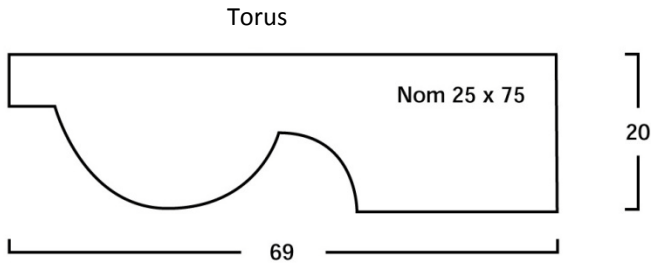

9, 12, 15, 21 FS Quad

12 x 25 Half Round

6, 9, 12, 15, 18, 25 Dowel

Door Drip

12.7mm Diameter Pellets

Ash
Beech
Brazilian Mahogany
Iroko
Oak
Softwood

Skirtings & Architraves

Architraves

Windowboards

32 x 225 Nominal Size – Softwood / Hardwood
20 x 219/245/294 Finished Sizes– MDF

Cladding

Cladding (continued)

Picture Rails, Dado Rails & Moulds