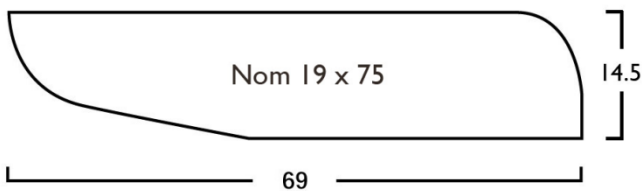

9, 12, 15, 21 FS Quad

12 x 25 Half Round

6, 9, 12, 15, 18, 25 Dowel

Door Drip

12.7mm Diameter Pellets

Ash
Beech
Brazilian Mahogany
Iroko
Oak
Softwood

Skirtings & Architraves

Architraves

Windowboards

32 x 225 Nominal Size – Softwood / Hardwood
20 x 219/245/294 Finished Sizes– MDF

Cladding

Cladding (continued)

Picture Rails, Dado Rails & Moulds