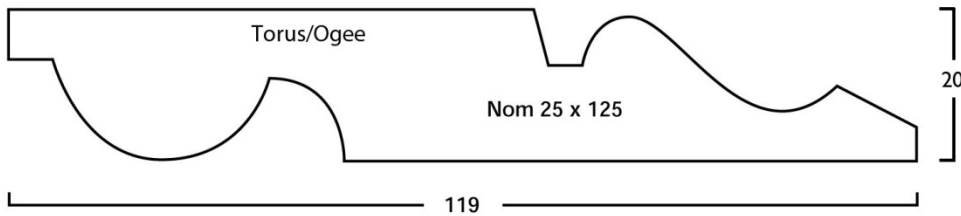

9, 12, 15, 21 FS Quad

12 x 25 Half Round

6, 9, 12, 15, 18, 25 Dowel

Door Drip

12.7mm Diameter Pellets

Ash
Beech
Brazilian Mahogany
Iroko
Oak
Softwood

Skirtings & Architraves

Architraves