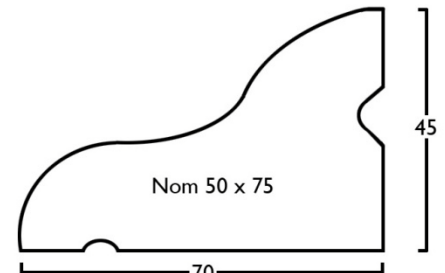

9, 12, 15, 21 FS Quad

12 x 25 Half Round

6, 9, 12, 15, 18, 25 Dowel

Door Drip

12.7mm Diameter Pellets

Ash
Beech
Brazilian Mahogany
Iroko
Oak
Softwood

Skirtings & Architraves

Architraves