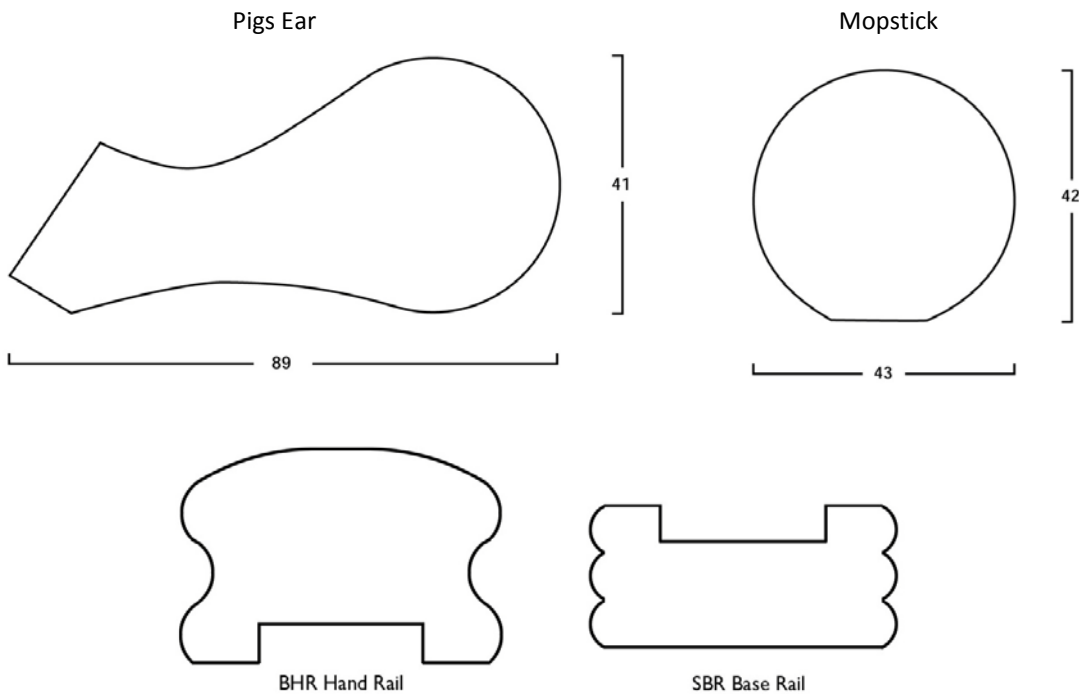

Softwood Mouldings

Flooring PTG

Hand Rails

Beads, Door Drips & Cills

H/W Rebated
Glazing Bead

S/W Glazing Bead

Parting Bead

Staff Bead

9, 12, 15, 21 FS Quad

12 x 25 Half Round

6, 9, 12, 15, 18, 25 Dowel

Door Drip

12.7mm Diameter Pellets

Ash
Beech
Brazilian Mahogany
Iroko
Oak
Softwood

Skirtings & Architraves

Architraves

Windowboards

32 x 225 Nominal Size – Softwood / Hardwood
20 x 219/245/294 Finished Sizes– MDF

Cladding

Cladding (continued)

Picture Rails, Dado Rails & Moulds