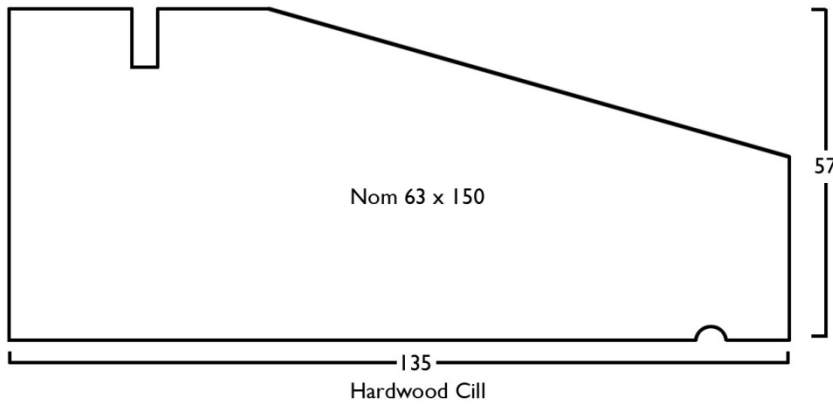

Softwood Mouldings

Flooring PTG

Hand Rails

Beads, Door Drips & Cills

H/W Rebated
Glazing Bead

S/W Glazing Bead

Parting Bead

Staff Bead

9, 12, 15, 21 FS Quad

12 x 25 Half Round

6, 9, 12, 15, 18, 25 Dowel

Door Drip

12.7mm Diameter Pellets

Ash
Beech
Brazilian Mahogany
Iroko
Oak
Softwood

Skirtings & Architraves

Architraves