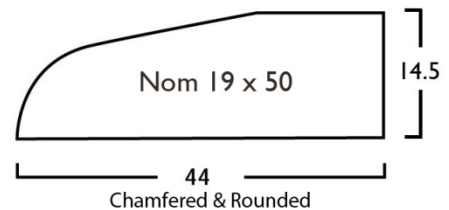

9, 12, 15, 21 FS Quad

12 x 25 Half Round

6, 9, 12, 15, 18, 25 Dowel

Door Drip

12.7mm Diameter Pellets

Ash
Beech
Brazilian Mahogany
Iroko
Oak
Softwood

Skirtings & Architraves

Architraves

Windowboards

32 x 225 Nominal Size – Softwood / Hardwood
20 x 219/245/294 Finished Sizes– MDF

Cladding

Cladding (continued)

Picture Rails, Dado Rails & Moulds