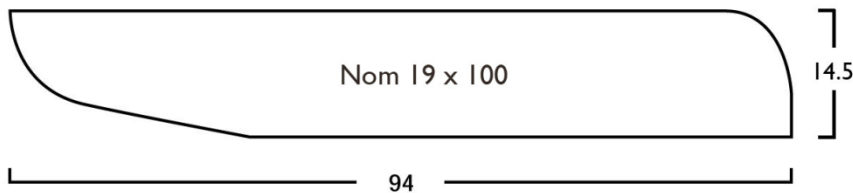

9, 12, 15, 21 FS Quad

12 x 25 Half Round

6, 9, 12, 15, 18, 25 Dowel

Door Drip

12.7mm Diameter Pellets

Ash
Beech
Brazilian Mahogany
Iroko
Oak
Softwood

Skirtings & Architraves

Architraves

Windowboards

32 x 225 Nominal Size – Softwood / Hardwood
20 x 219/245/294 Finished Sizes– MDF

Cladding

Cladding (continued)

Picture Rails, Dado Rails & Moulds