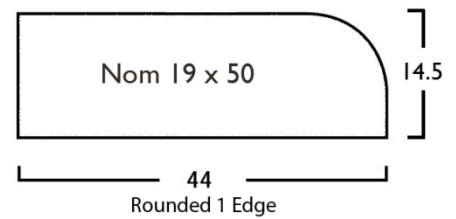

9, 12, 15, 21 FS Quad

12 x 25 Half Round

6, 9, 12, 15, 18, 25 Dowel

Door Drip

12.7mm Diameter Pellets

Ash
Beech
Brazilian Mahogany
Iroko
Oak
Softwood

Skirtings & Architraves

Architraves

Windowboards

32 x 225 Nominal Size – Softwood / Hardwood
20 x 219/245/294 Finished Sizes– MDF

Cladding

Cladding (continued)

Picture Rails, Dado Rails & Moulds