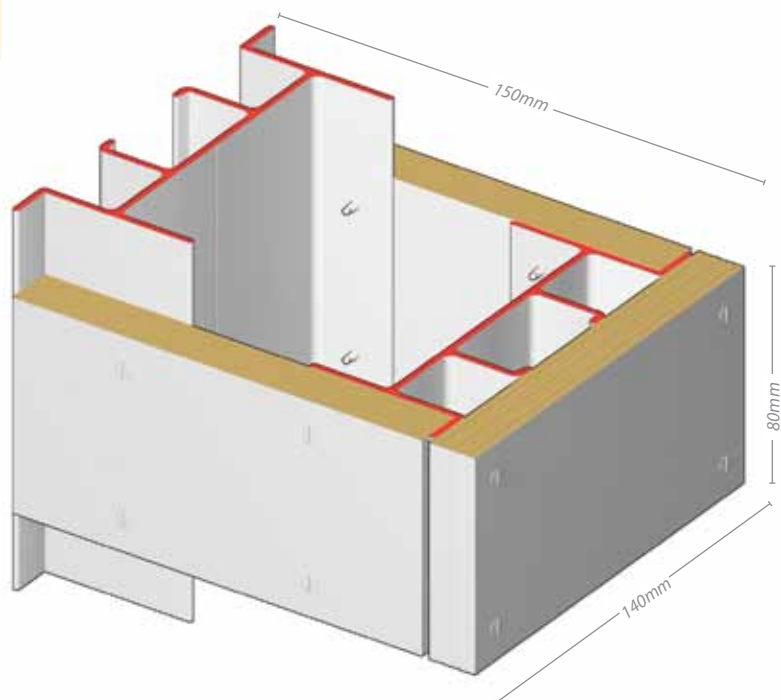

**Low line** installations use our bi-fold door support underneath the heavy duty eaves beam to keep the pelmet pod internal soffit in line with the conservatory's gutter. Low line is ideal when the overall conservatory height needs to be contained, or to fit in with a more compact property's proportions.

## The pod range

Our innovative and versatile pod system creates a 'ladder' framework that allows for easy on site adjustment.

Pods are available as either pelmet pods with a 300mm projection or as mullion pods with a projection of 150mm\* - perfect for creating the vertical mullion section between windows.

### Pelmet pod

With a projection of 300mm

Rear aluminium section overhangs to make fixing back to the eaves beam as easy as possible.

### Mullion pod

With a projection of 150mm

The pelmet pods are manufactured using high grade marine-ply for structural stability.

\*Suitable for a 50mm cavity wall