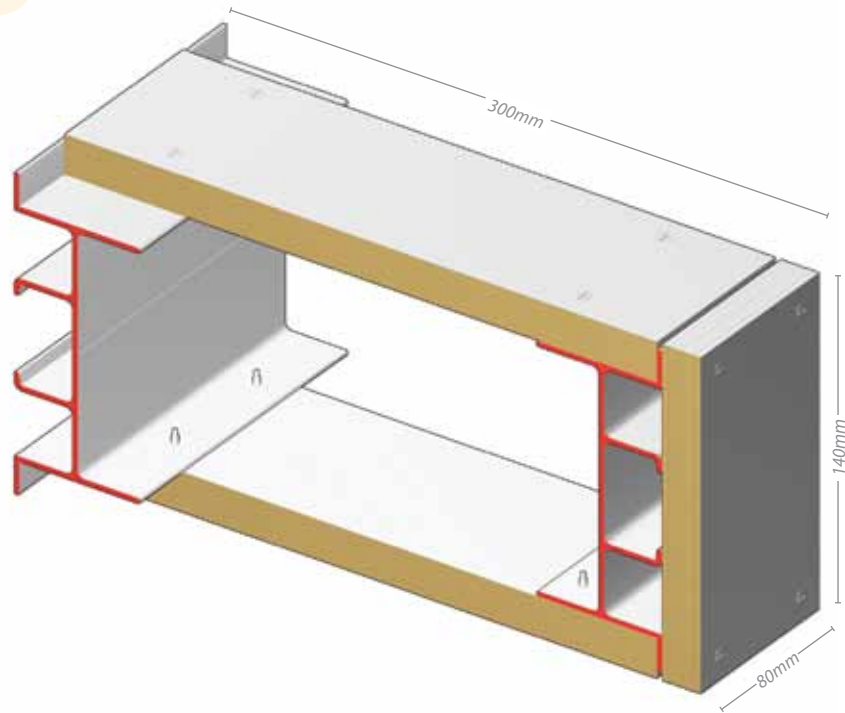

The pod range

Our innovative and versatile pod system creates a 'ladder' framework that allows for easy on site adjustment.

Pods are available as either pelmet pods with a 300mm projection or as mullion pods with a projection of 150mm* - perfect for creating the vertical mullion section between windows.

Pelmet pod

With a projection of 300mm

Rear aluminium section overhangs to make fixing back to the eaves beam as easy as possible.