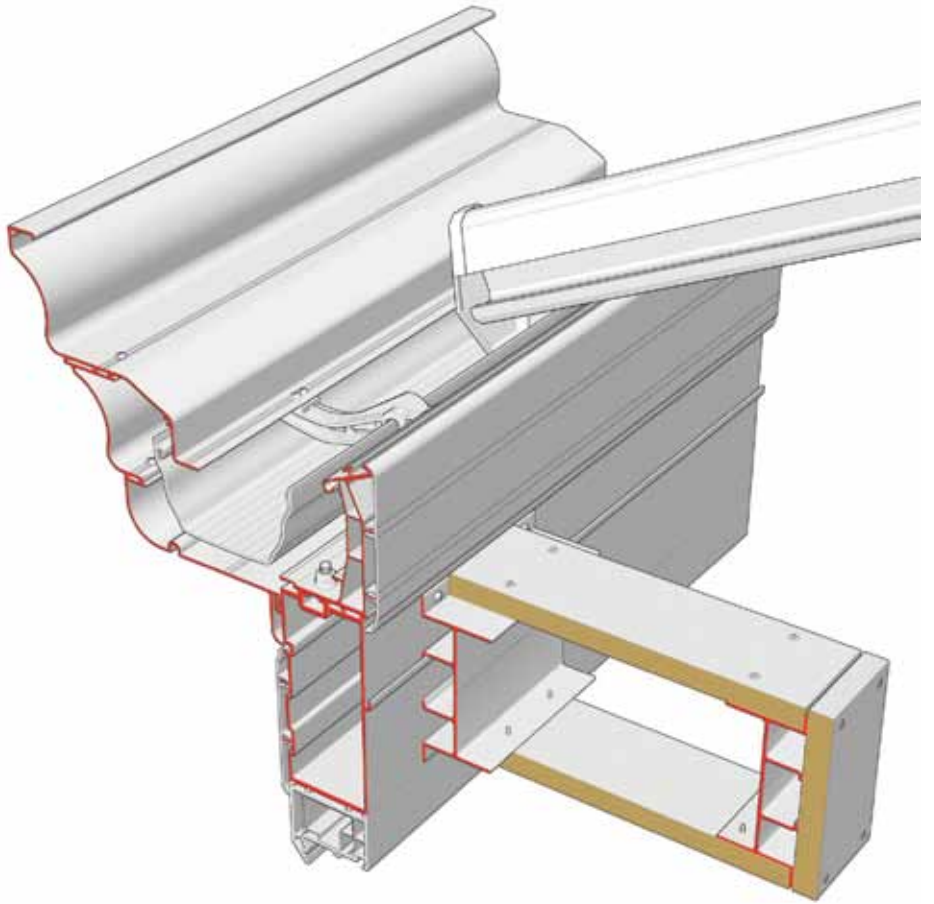

*Pelmet pods*

*Internal view*

## Two fitting options

Global Summer has two main fitting options - raised line and low line which alters the height that the decorative gutter fascia sits above the conservatory windows.

**Raised line** installation uses the orangery eaves beam extender beneath our standard eaves beam to lift the roof 170mm over the frames and provides increased space between the pelmet pod internal soffit and the roof. This increased height adds grandeur to Global Summer installations, provides a more authentic orangery look and helps distinguish them from standard conservatories.

**Low line** installations use our bi-fold door support underneath the heavy duty eaves beam to keep the pelmet pod internal soffit in line with the conservatory's gutter. Low line is ideal when the overall conservatory height needs to be contained, or to fit in with a more compact property's proportions.