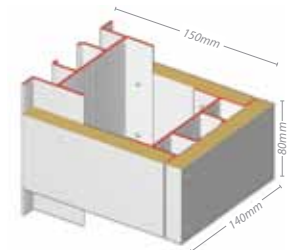

XMP1-015
Mullion Pod
(Suitable for a 50mm cavity wall)

Product chart available - showing all product codes, colours and fitting options.

Call 01623 443200 for your copy!

global *summer*
Orangery style & elegance

135MAY12/v1 HK

synseal®

Synseal Extrusions Ltd. Common Road,
Huthwaite, Nottinghamshire, NG17 6AD

Tel: 01623 443200 www.synseal.com