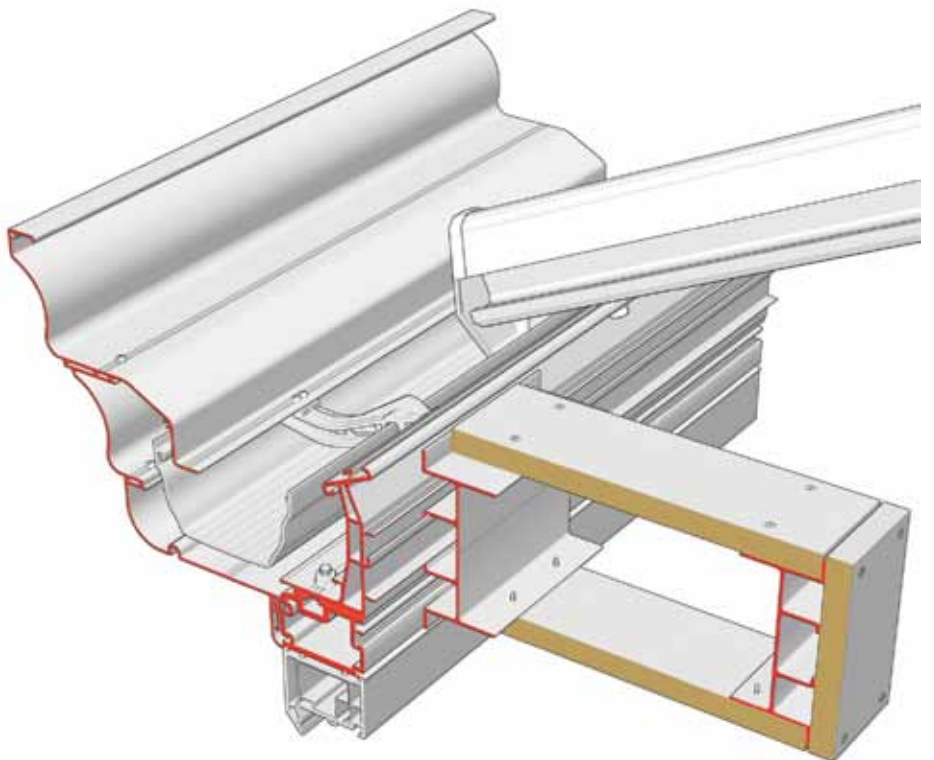

*Pelmet pods*

*Internal view*

## Two fitting options

Global Summer has two main fitting options - raised line and low line which alters the height that the decorative gutter fascia sits above the conservatory windows.

**Raised line** installation uses the orangery eaves beam extender beneath our standard eaves beam to lift the roof 170mm over the frames and provides increased space between the pelmet pod internal soffit and the roof. This increased height adds grandeur to Global Summer installations, provides a more authentic orangery look and helps distinguish them from standard conservatories.

**Low line** installations use our bi-fold door support underneath the heavy duty eaves beam to keep the pelmet pod internal soffit in line with the conservatory's gutter. Low line is ideal when the overall conservatory height needs to be contained, or to fit in with a more compact property's proportions.