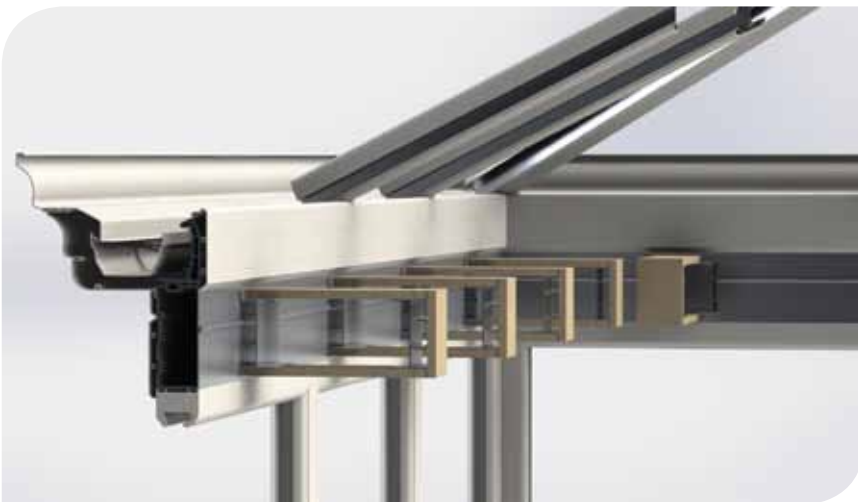

Pelmet pods