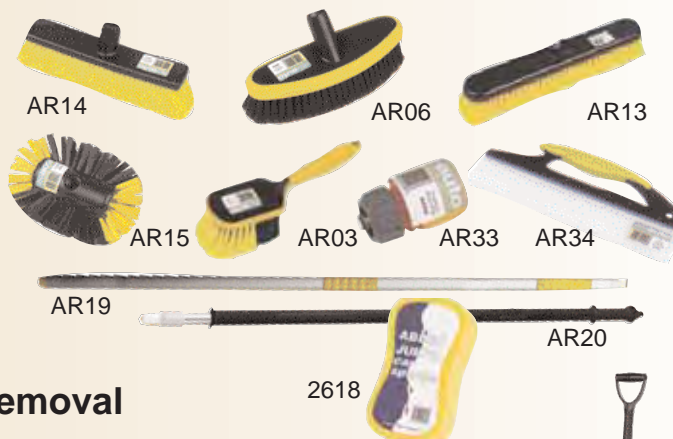

Automotive Hardware

AR14	28cm Light Waterflow Brush	ONE
AR06	25 cm Waterflow Brush	ONE
AR13	45 cm Waterflow Brush	ONE
AR15	Waterflow Wheel Brush	ONE
AR03	Soft General Purpose Brush	ONE
AR33	Hozelock Water Stop	ONE
AR34	Power Blade Water Remover	ONE
AR19	1.35m Waterflow Aluminium Handle	ONE
AR20	1.7m/2.8m Plastic Telescopic Waterflow Handle	ONE
2618	Jumbo Sponge	ONE

Snow Removal

6801	Rock Salt	1 x 25 kg
F002	Thaw	1 x 9 kg
	Non corrosive, fast acting ice & snow remover	
PSHSB17	Snow Shovel	ONE
PSH8	Plastic Shovel	ONE