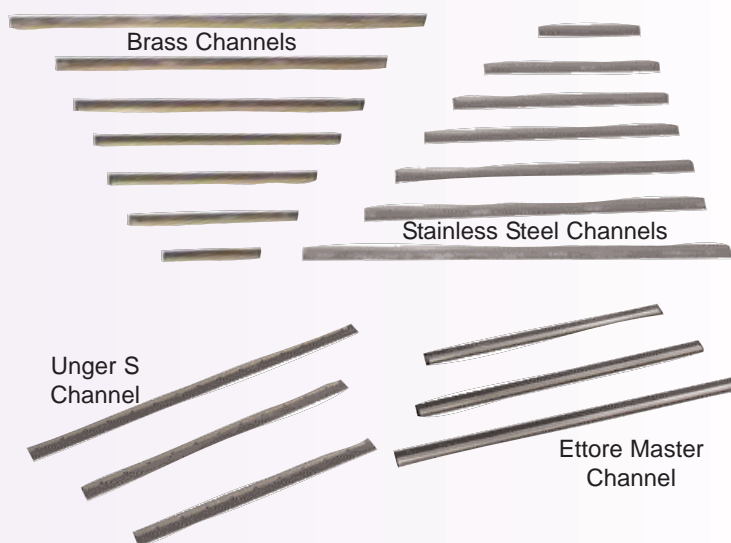

Squeegee Channels and Rubber

49125	6 Inch Brass	ONE
4974	10 Inch Brass	ONE
4905	12 Inch Brass	ONE
4906	14 Inch Brass	ONE
49138	16 Inch Brass	ONE
4907	18 Inch Brass	ONE
4908	22 Inch Brass	ONE
49218	10 Inch Stainless Steel	ONE
4922	12 Inch Stainless Steel	ONE
4923	14 Inch Stainless Steel	ONE
49219	16 Inch Stainless Steel	ONE
4924	18 Inch Stainless Steel	ONE
4977	22 Inch Stainless Steel	ONE
49150	12 Inch Unger S Channel	ONE
49151	14 Inch Unger S Channel	ONE
49152	18 Inch Unger S Channel	ONE
49153	12 Inch Ettore Master Channel	ONE
49154	14 Inch Ettore Master Channel	ONE
49155	18 Inch Ettore Master Channel	ONE