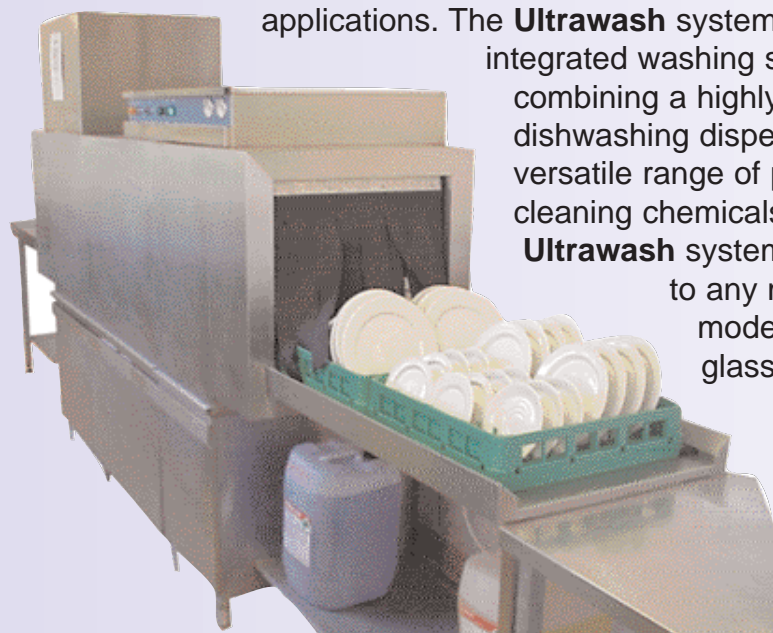

## Dish & Glass Washing Systems

The **Ultrawash** system has all the options for modern dishwashing applications. The **Ultrawash** system is an

integrated washing solution combining a highly technical dishwashing dispenser with a versatile range of proven cleaning chemicals. The **Ultrawash** system can be fitted to any make or model of dish, glass or tray washing machine.